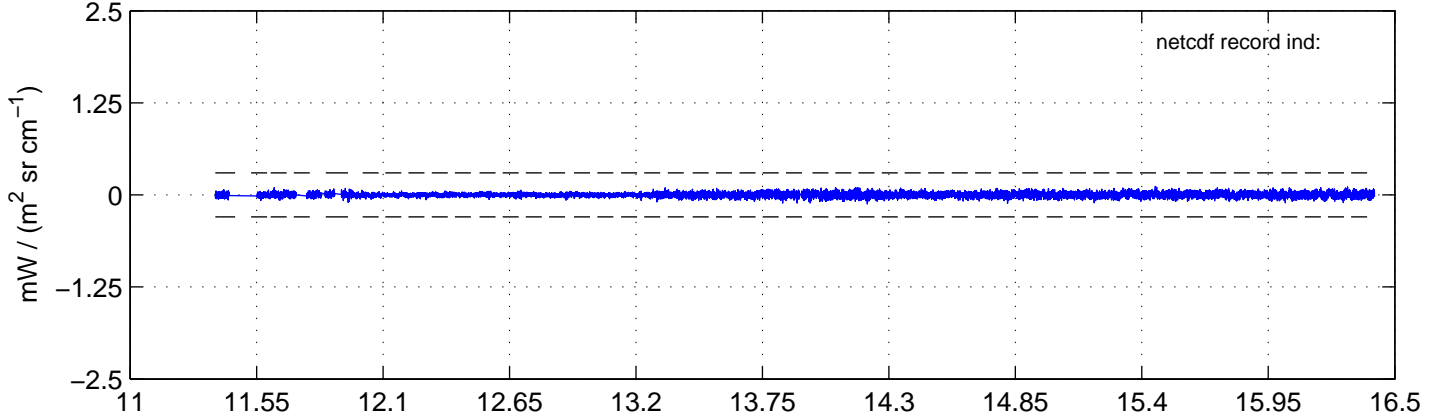

sh130824 Mean IMAG Calibrated Radiance 895.00 – 900.00, good segments

sh130824 Mean IMAG Calibrated Radiance 1093.00 – 1097.00, good segments

sh130824 Mean IMAG Calibrated Radiance 2000.00 – 2025.00, good segments

SEGMENT