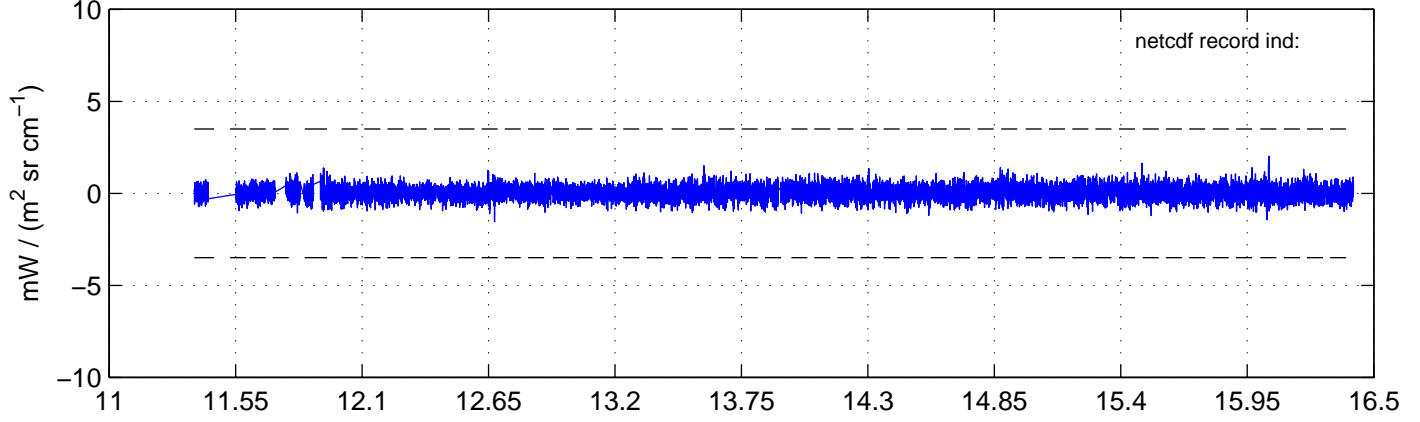

sh130824 Mean IMAG Calibrated Radiance 895.00 – 900.00, good segments

sh130824 Mean IMAG Calibrated Radiance 1093.00 – 1097.00, good segments

sh130824 Mean IMAG Calibrated Radiance 2000.00 – 2025.00, good segments

SEGMENT