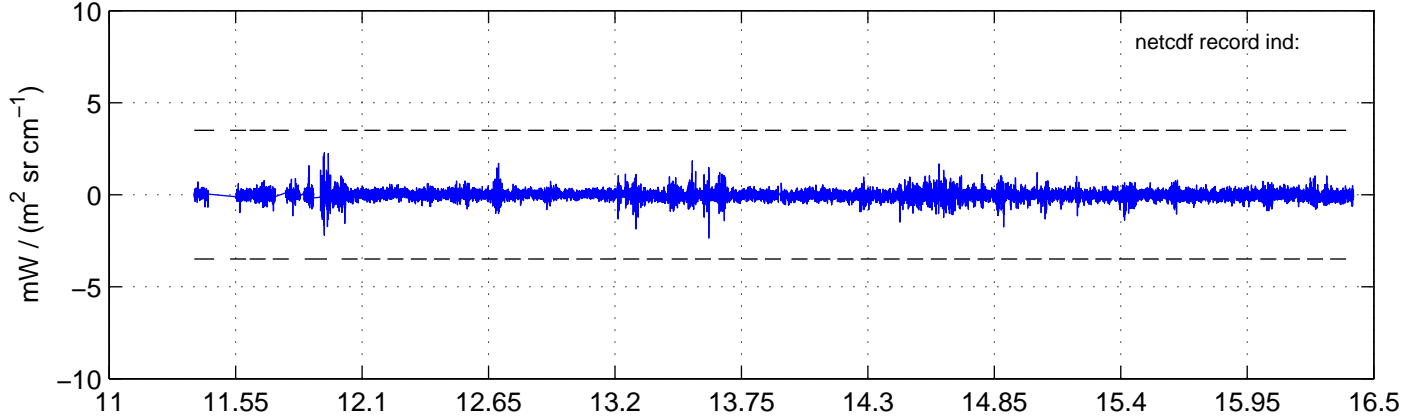

sh130824 Mean IMAG Calibrated Radiance 895.00 – 900.00, good segments

sh130824 Mean IMAG Calibrated Radiance 1093.00 – 1097.00, good segments

sh130824 Mean IMAG Calibrated Radiance 2000.00 – 2025.00, good segments

SEGMENT