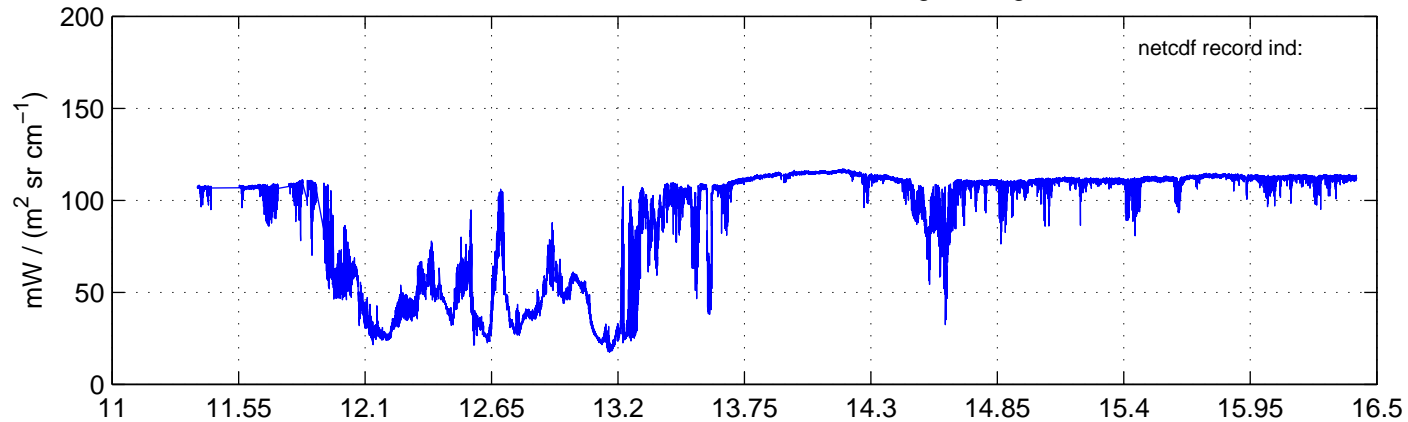

sh130824 Mean Radiance 895.00 – 900.00, good segments

sh130824 Mean Radiance 1093.00 – 1097.00, good segments

sh130824 Mean Radiance 2500.00 – 2510.00, good segments

SEGMENT