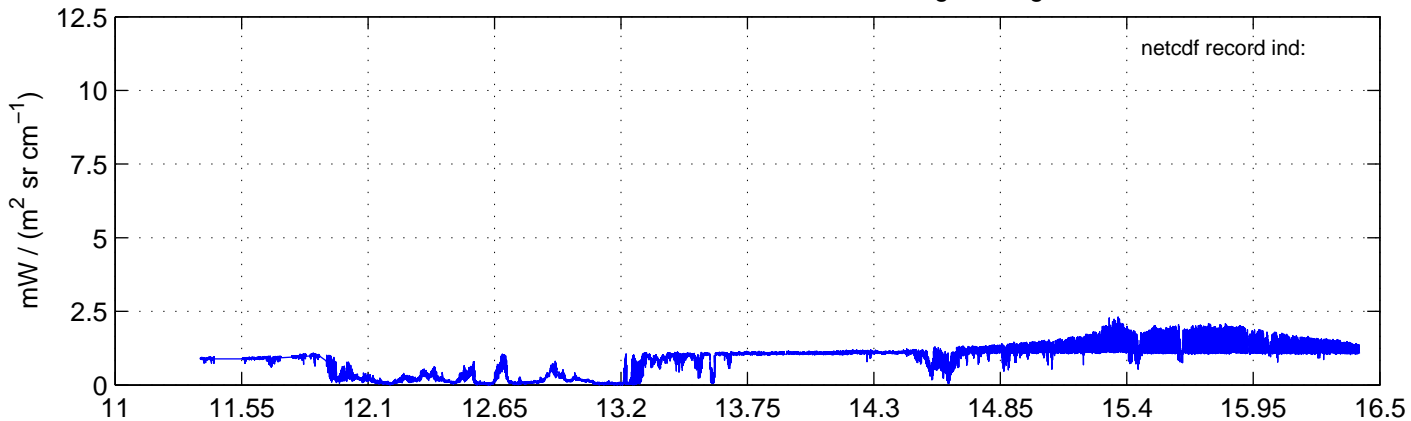

sh130824 Mean Radiance 895.00 – 900.00, good segments

sh130824 Mean Radiance 1093.00 – 1097.00, good segments

sh130824 Mean Radiance 2500.00 – 2510.00, good segments

SEGMENT