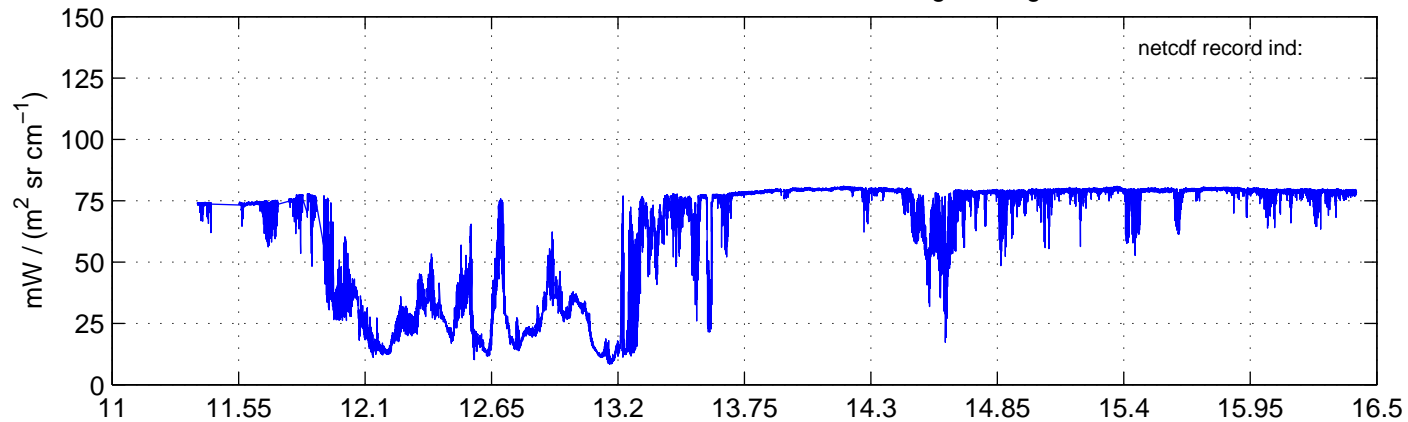

sh130824 Mean Radiance 895.00 – 900.00, good segments

sh130824 Mean Radiance 1093.00 – 1097.00, good segments

sh130824 Mean Radiance 2500.00 – 2510.00, good segments

SEGMENT