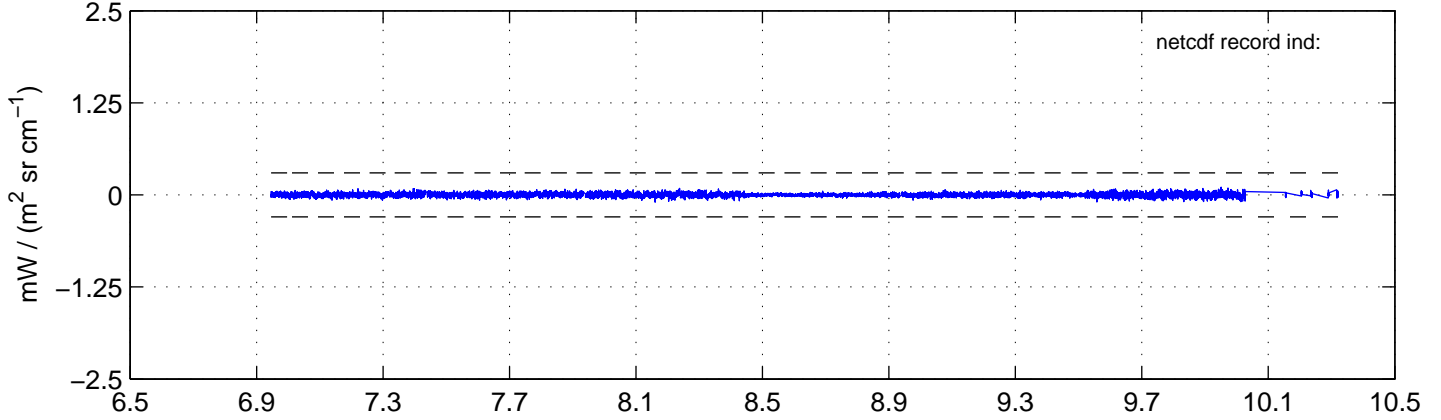

sh130825 Mean IMAG Calibrated Radiance 895.00 – 900.00, good segments

sh130825 Mean IMAG Calibrated Radiance 1093.00 – 1097.00, good segments

sh130825 Mean IMAG Calibrated Radiance 2000.00 – 2025.00, good segments

SEGMENT