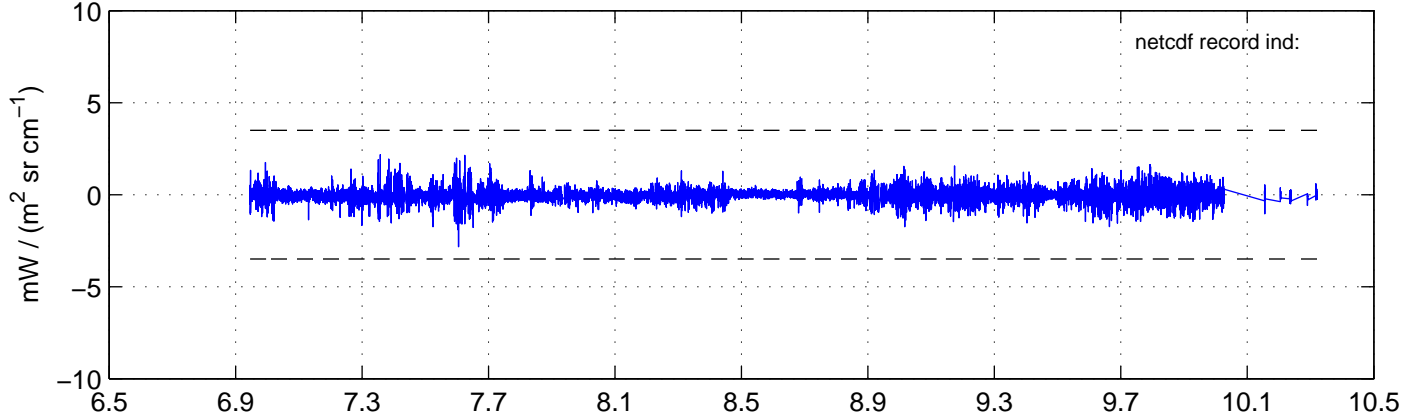

sh130825 Mean IMAG Calibrated Radiance 895.00 – 900.00, good segments

sh130825 Mean IMAG Calibrated Radiance 1093.00 – 1097.00, good segments

sh130825 Mean IMAG Calibrated Radiance 2000.00 – 2025.00, good segments

SEGMENT