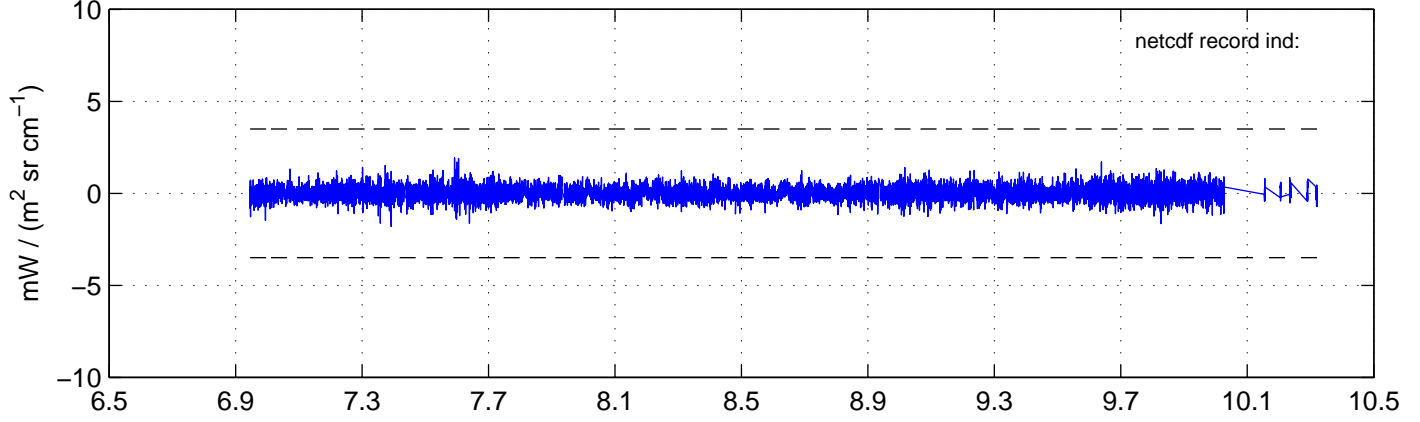

sh130825 Mean IMAG Calibrated Radiance 895.00 – 900.00, good segments

sh130825 Mean IMAG Calibrated Radiance 1093.00 – 1097.00, good segments

sh130825 Mean IMAG Calibrated Radiance 2000.00 – 2025.00, good segments

SEGMENT