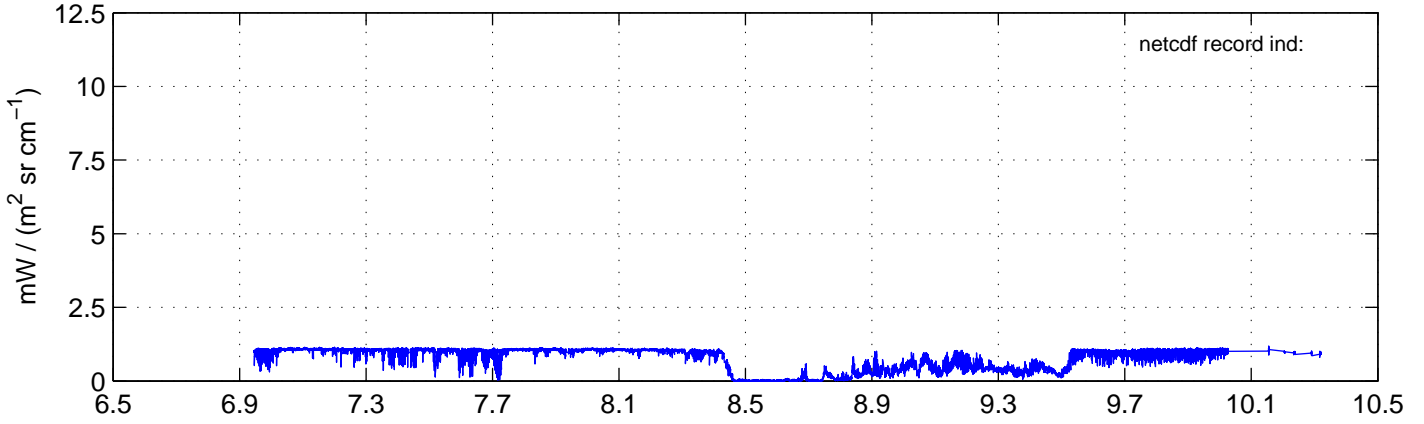

sh130825 Mean Radiance 895.00 – 900.00, good segments

sh130825 Mean Radiance 1093.00 – 1097.00, good segments

sh130825 Mean Radiance 2500.00 – 2510.00, good segments

SEGMENT