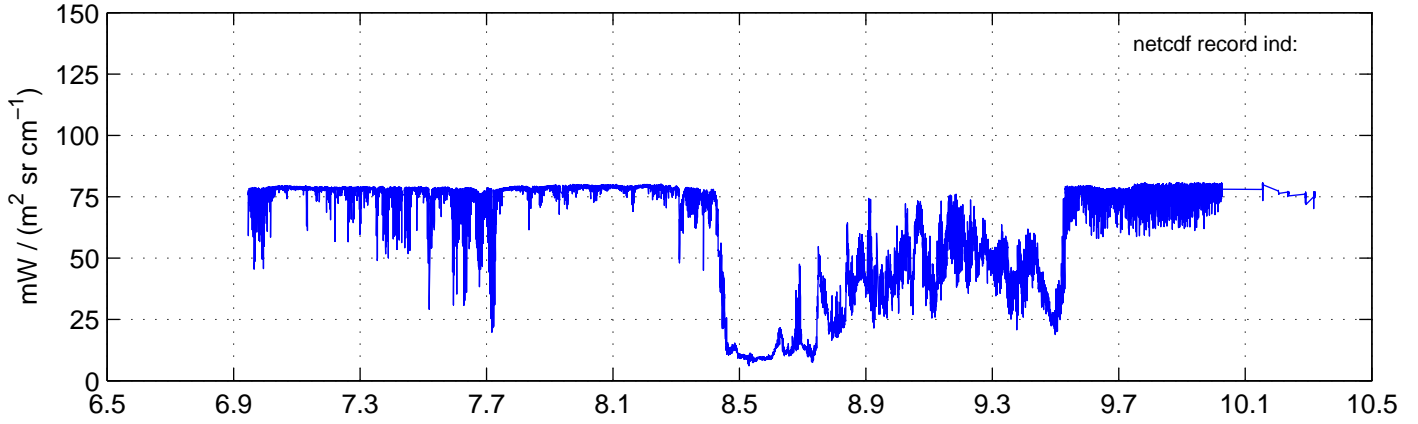

sh130825 Mean Radiance 895.00 – 900.00, good segments

sh130825 Mean Radiance 1093.00 – 1097.00, good segments

sh130825 Mean Radiance 2500.00 – 2510.00, good segments

SEGMENT