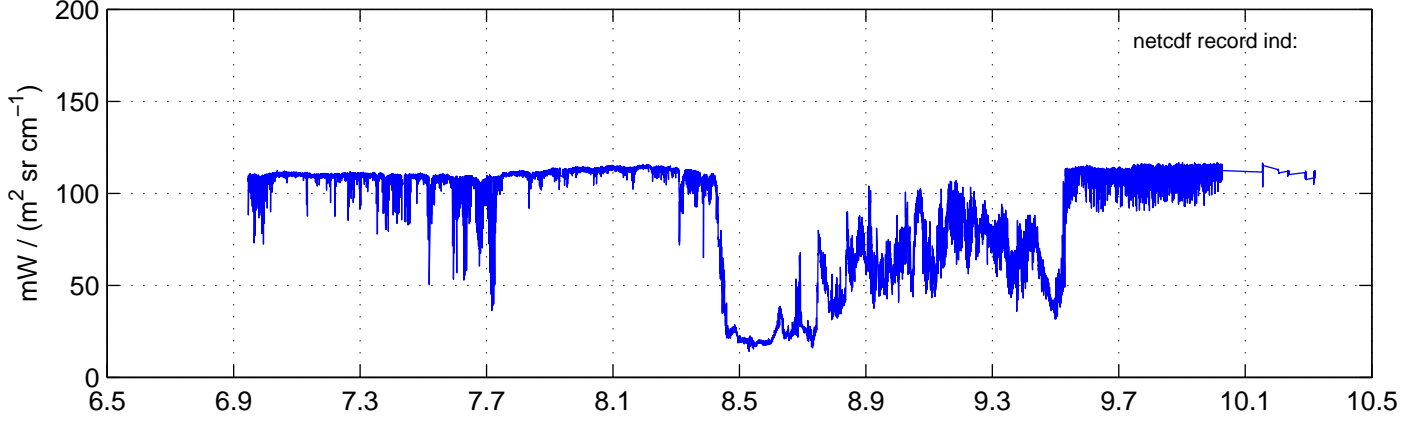

sh130825 Mean Radiance 895.00 – 900.00, good segments

sh130825 Mean Radiance 1093.00 – 1097.00, good segments

sh130825 Mean Radiance 2500.00 – 2510.00, good segments

SEGMENT