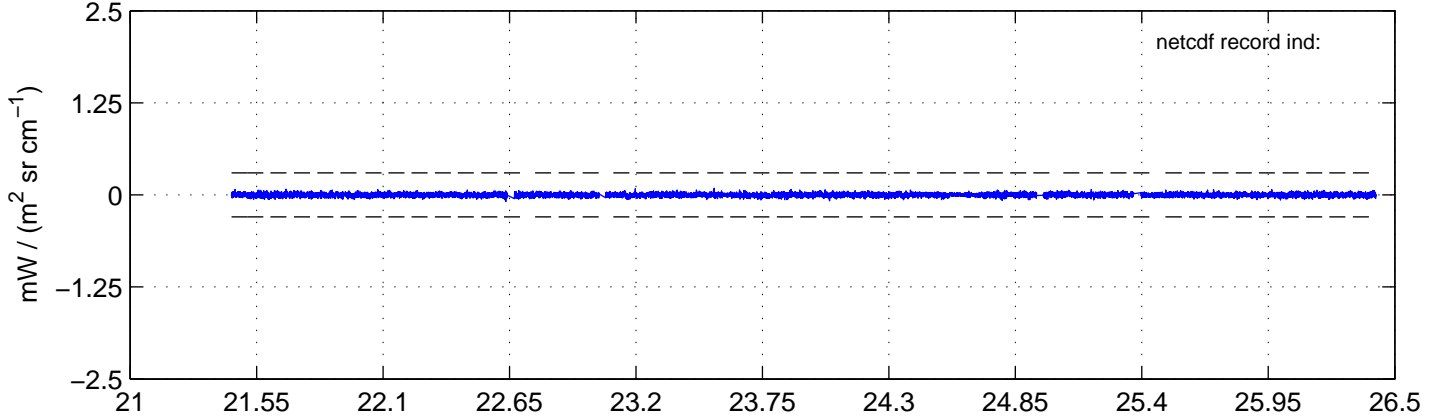

sh130824 Mean IMAG Calibrated Radiance 895.00 – 900.00, good segments

sh130824 Mean IMAG Calibrated Radiance 1093.00 – 1097.00, good segments

sh130824 Mean IMAG Calibrated Radiance 2000.00 – 2025.00, good segments

SEGMENT