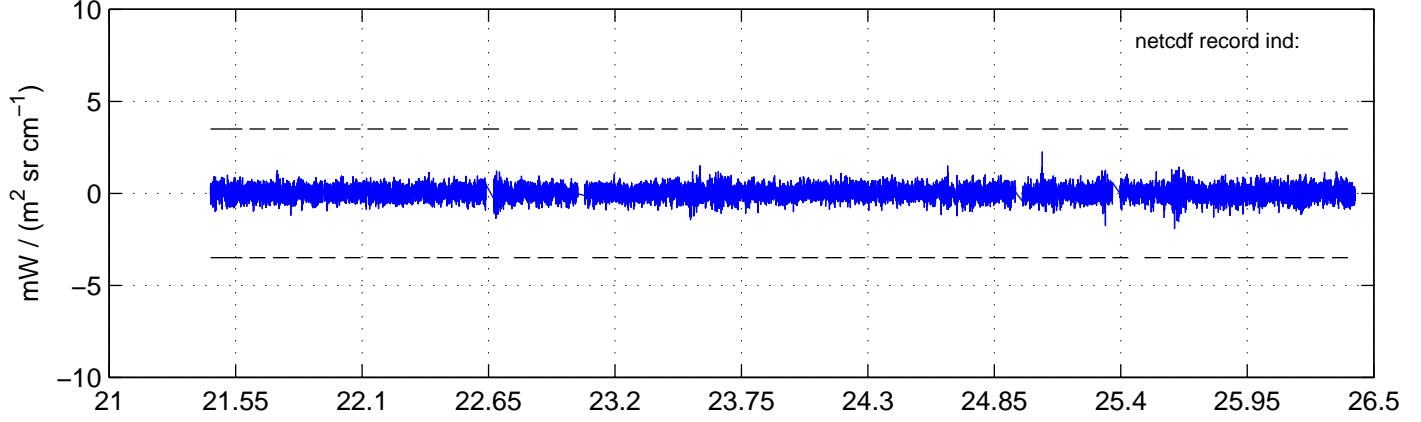

sh130824 Mean IMAG Calibrated Radiance 895.00 – 900.00, good segments

sh130824 Mean IMAG Calibrated Radiance 1093.00 – 1097.00, good segments

sh130824 Mean IMAG Calibrated Radiance 2000.00 – 2025.00, good segments

SEGMENT