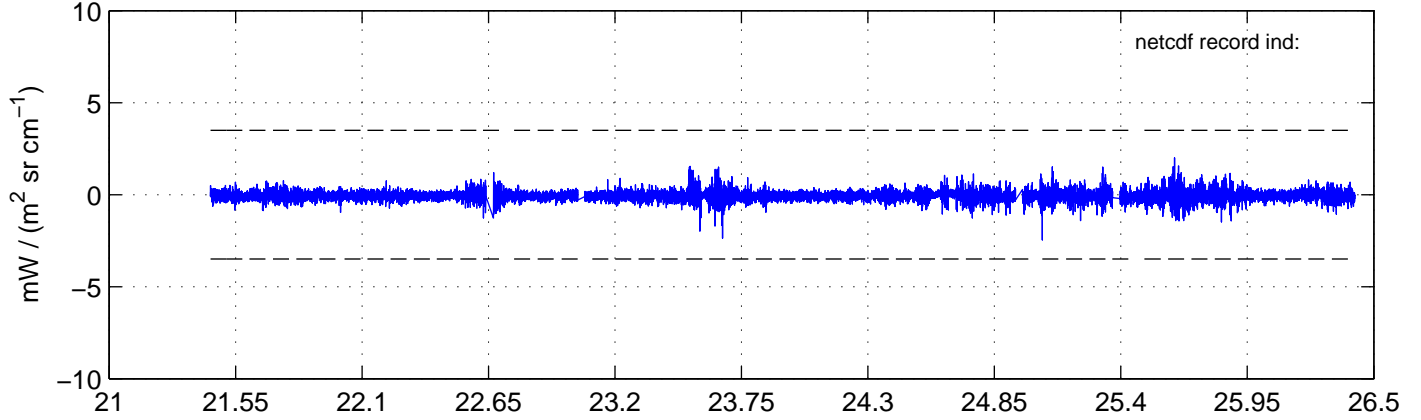

sh130824 Mean IMAG Calibrated Radiance 895.00 – 900.00, good segments

sh130824 Mean IMAG Calibrated Radiance 1093.00 – 1097.00, good segments

sh130824 Mean IMAG Calibrated Radiance 2000.00 – 2025.00, good segments

SEGMENT