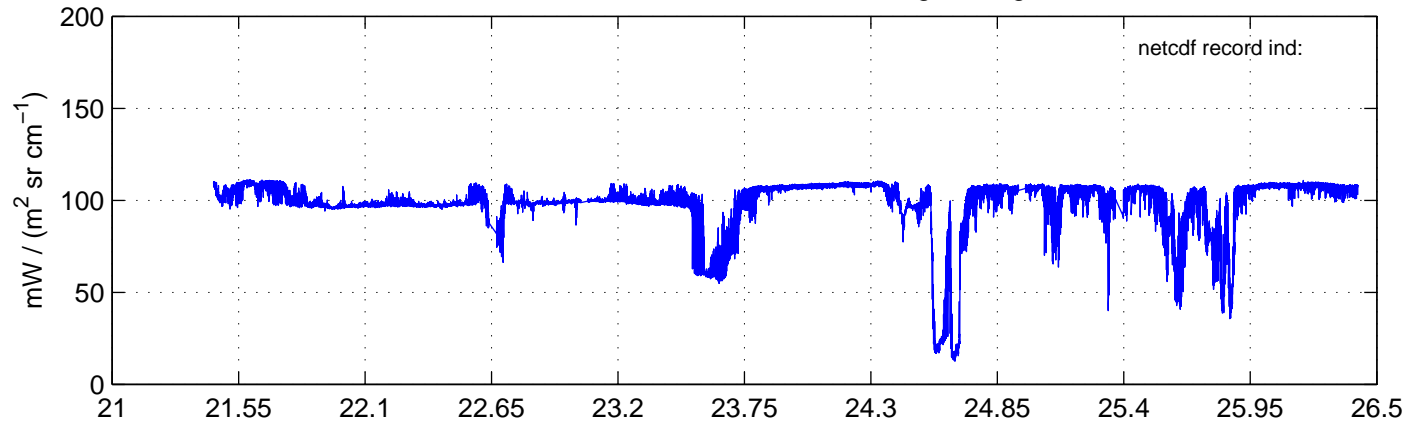

sh130824 Mean Radiance 895.00 – 900.00, good segments

sh130824 Mean Radiance 1093.00 – 1097.00, good segments

sh130824 Mean Radiance 2500.00 – 2510.00, good segments

SEGMENT