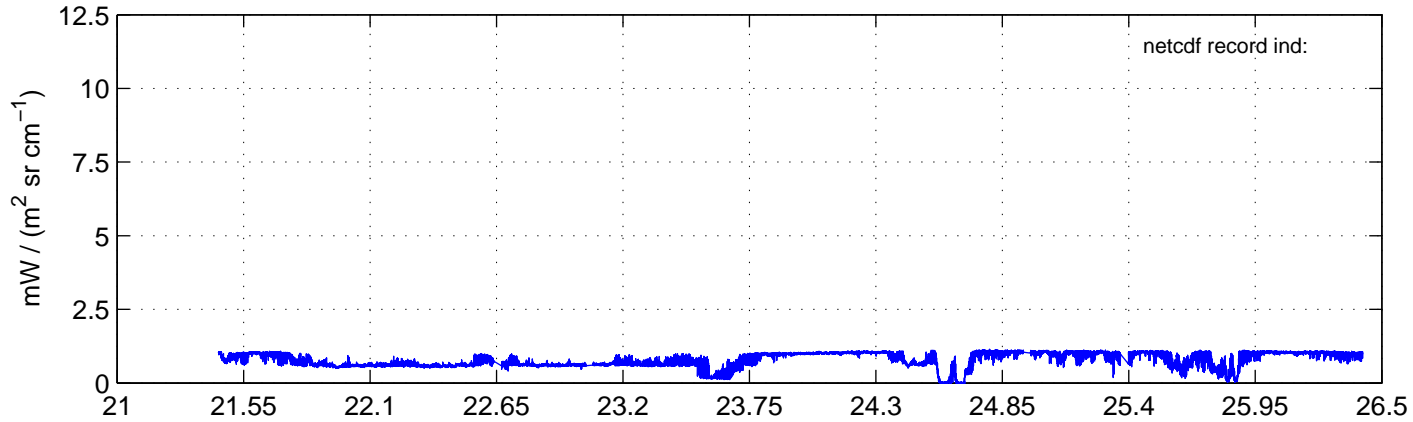

sh130824 Mean Radiance 895.00 – 900.00, good segments

sh130824 Mean Radiance 1093.00 – 1097.00, good segments

sh130824 Mean Radiance 2500.00 – 2510.00, good segments

SEGMENT