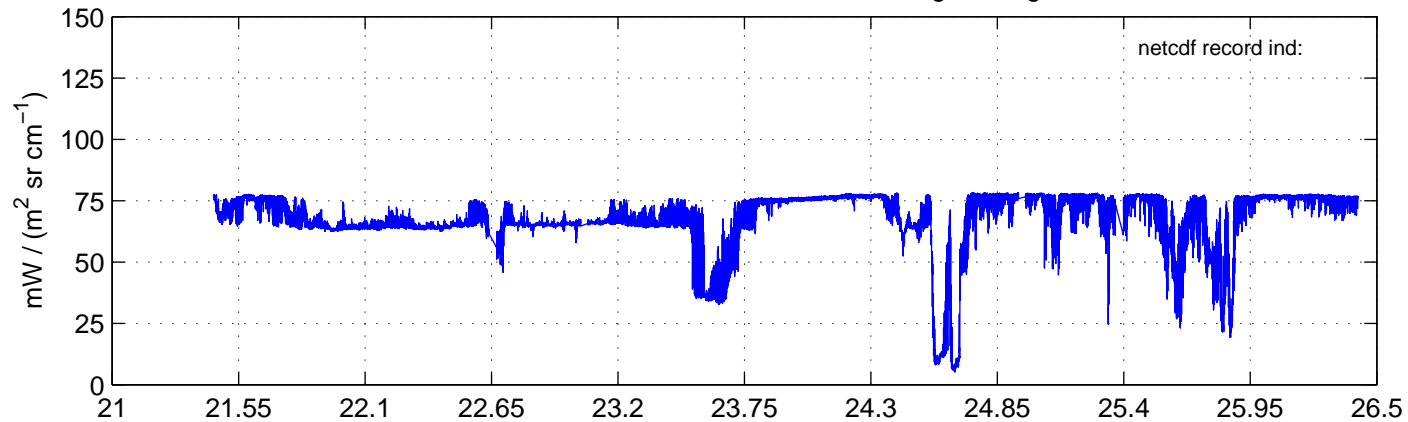

sh130824 Mean Radiance 895.00 – 900.00, good segments

sh130824 Mean Radiance 1093.00 – 1097.00, good segments

sh130824 Mean Radiance 2500.00 – 2510.00, good segments

SEGMENT