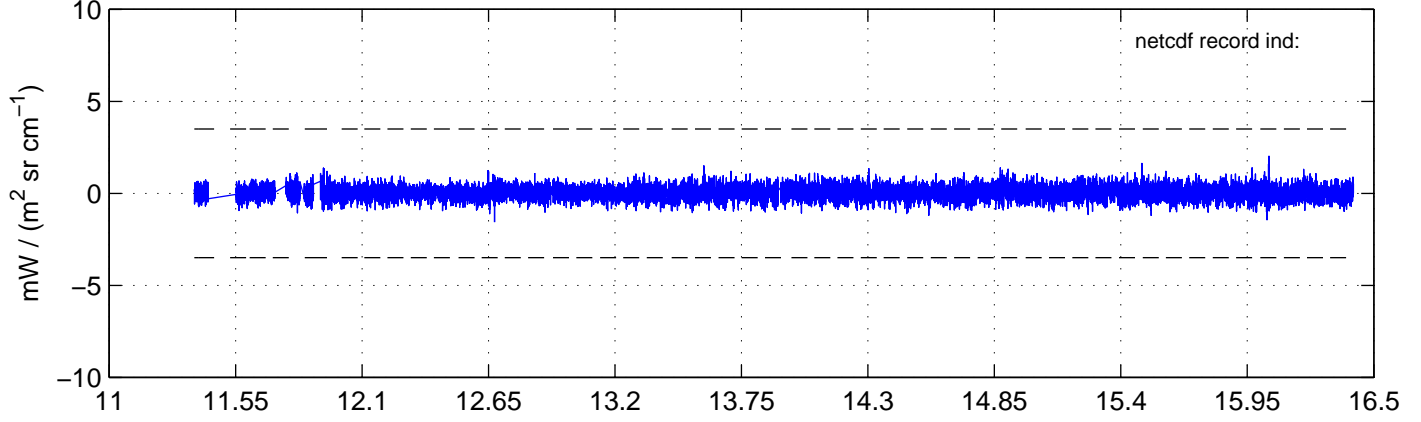

sh130824 Mean IMAG Calibrated Radiance 895.00 – 900.00, good segments

sh130824 Mean IMAG Calibrated Radiance 1093.00 – 1097.00, good segments

sh130824 Mean IMAG Calibrated Radiance 2000.00 – 2025.00, good segments

SEGMENT