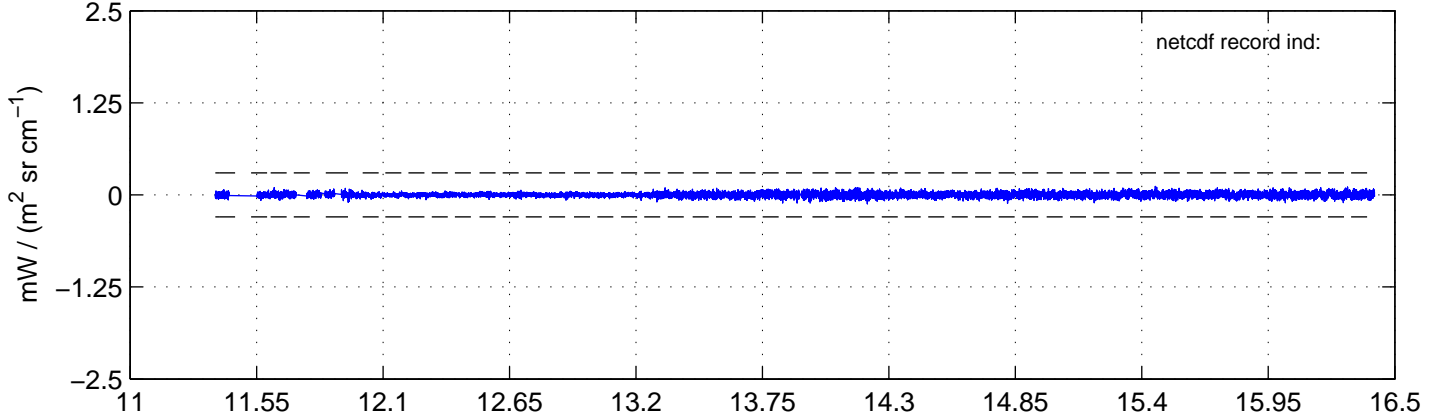

sh130824 Mean IMAG Calibrated Radiance 895.00 – 900.00, good segments

sh130824 Mean IMAG Calibrated Radiance 1093.00 – 1097.00, good segments

sh130824 Mean IMAG Calibrated Radiance 2000.00 – 2025.00, good segments

SEGMENT