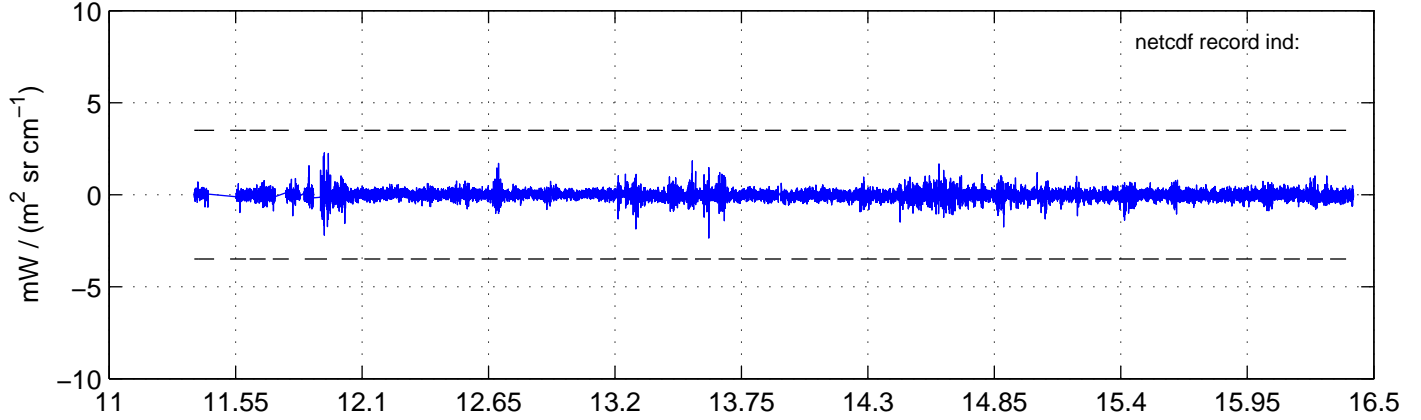

sh130824 Mean IMAG Calibrated Radiance 895.00 – 900.00, good segments

sh130824 Mean IMAG Calibrated Radiance 1093.00 – 1097.00, good segments

sh130824 Mean IMAG Calibrated Radiance 2000.00 – 2025.00, good segments

SEGMENT