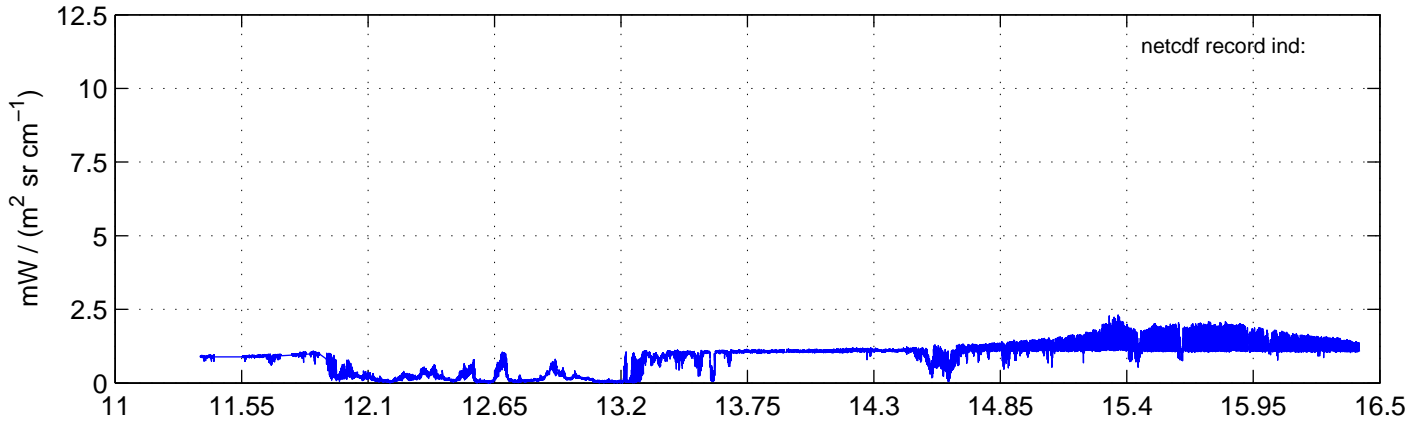

sh130824 Mean Radiance 895.00 – 900.00, good segments

sh130824 Mean Radiance 1093.00 – 1097.00, good segments

sh130824 Mean Radiance 2500.00 – 2510.00, good segments

SEGMENT