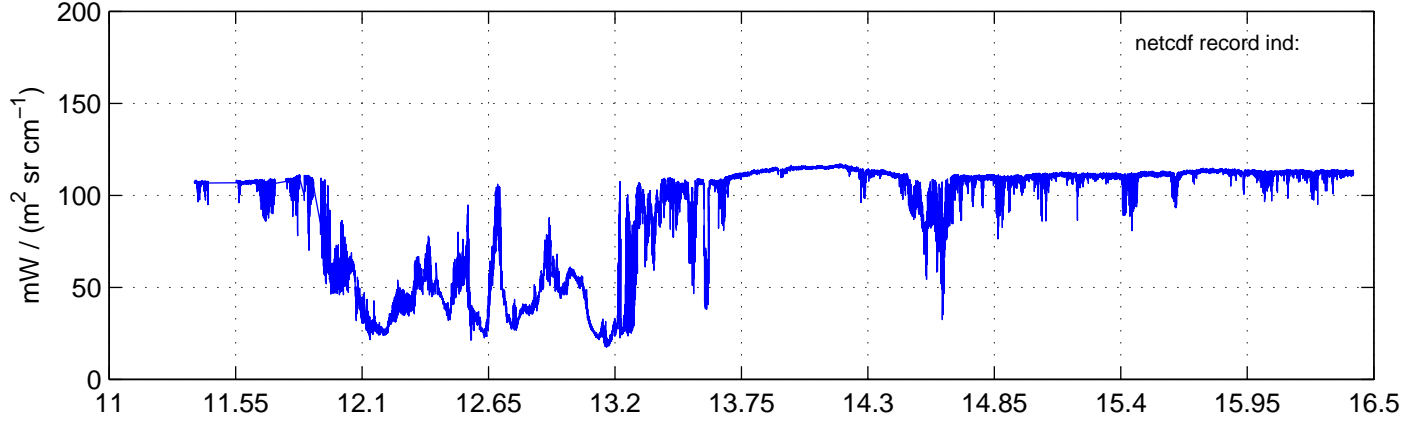

sh130824 Mean Radiance 895.00 – 900.00, good segments

sh130824 Mean Radiance 1093.00 – 1097.00, good segments

sh130824 Mean Radiance 2500.00 – 2510.00, good segments

SEGMENT