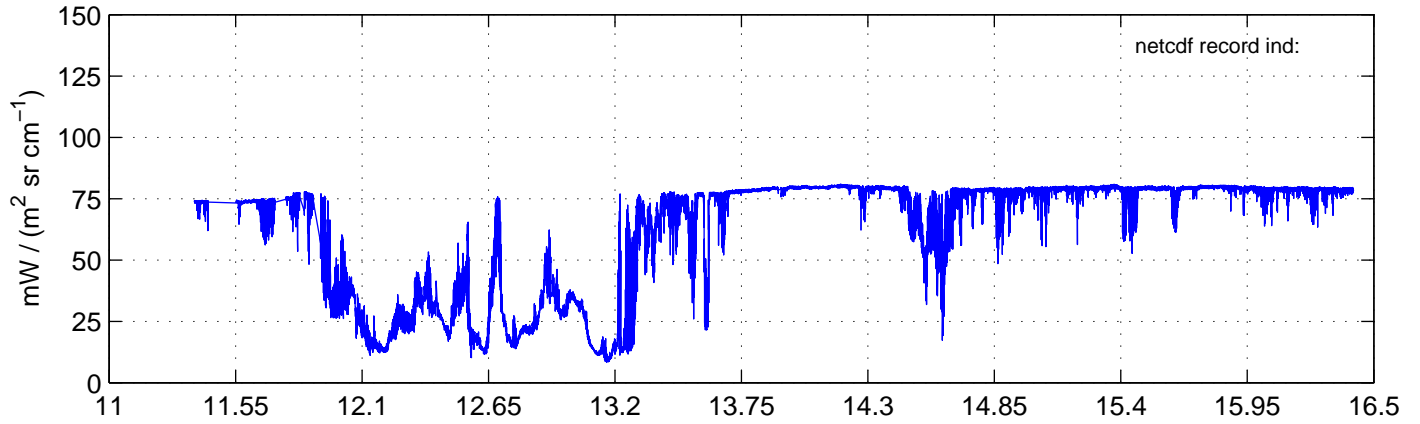

sh130824 Mean Radiance 895.00 – 900.00, good segments

sh130824 Mean Radiance 1093.00 – 1097.00, good segments

sh130824 Mean Radiance 2500.00 – 2510.00, good segments

SEGMENT