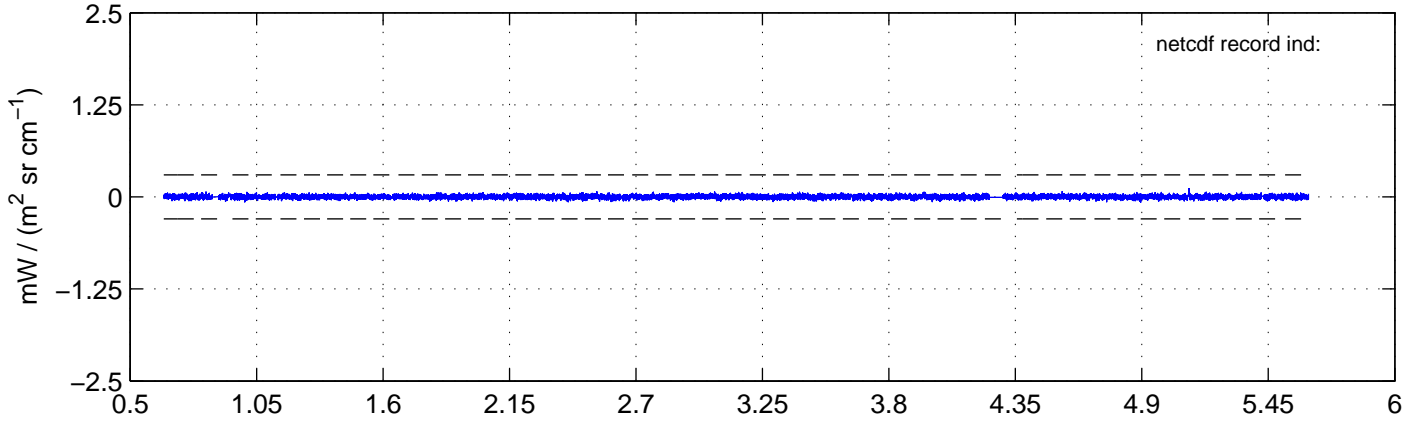

sh130821 Mean IMAG Calibrated Radiance 895.00 – 900.00, good segments

sh130821 Mean IMAG Calibrated Radiance 1093.00 – 1097.00, good segments

sh130821 Mean IMAG Calibrated Radiance 2000.00 – 2025.00, good segments

SEGMENT