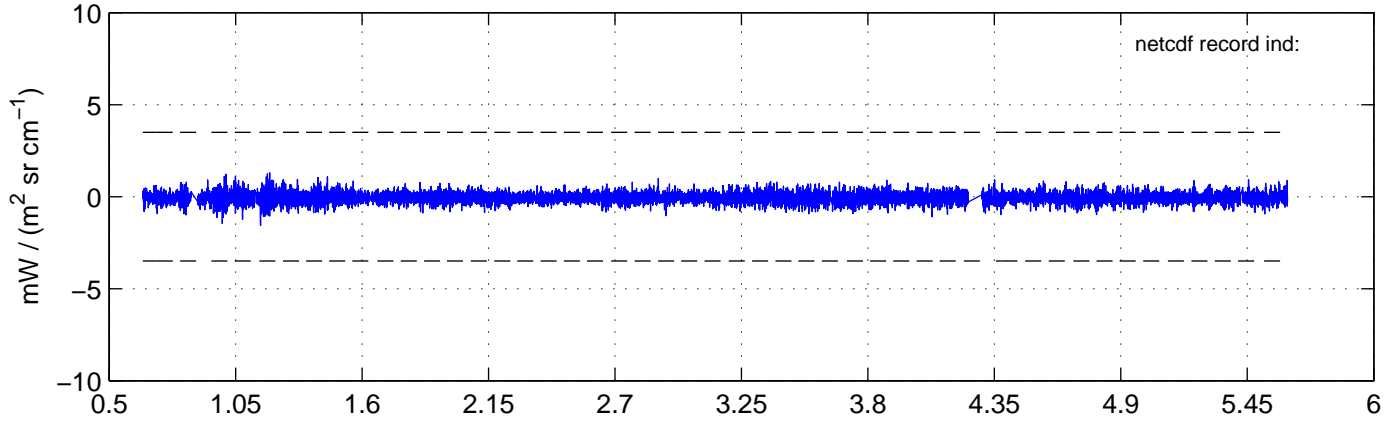

sh130821 Mean IMAG Calibrated Radiance 895.00 – 900.00, good segments

sh130821 Mean IMAG Calibrated Radiance 1093.00 – 1097.00, good segments

sh130821 Mean IMAG Calibrated Radiance 2000.00 – 2025.00, good segments

SEGMENT