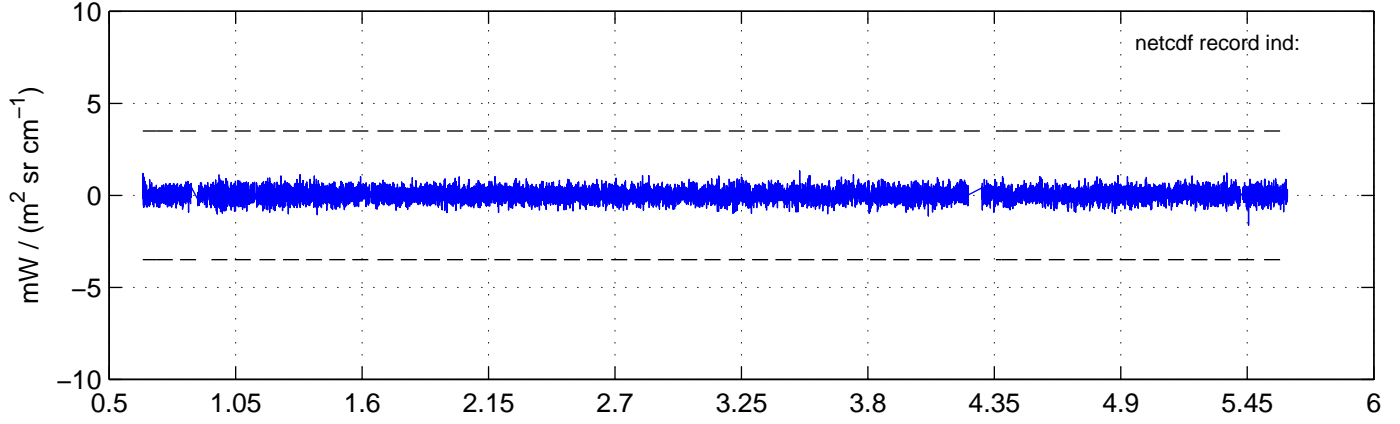

sh130821 Mean IMAG Calibrated Radiance 895.00 – 900.00, good segments

sh130821 Mean IMAG Calibrated Radiance 1093.00 – 1097.00, good segments

sh130821 Mean IMAG Calibrated Radiance 2000.00 – 2025.00, good segments

SEGMENT