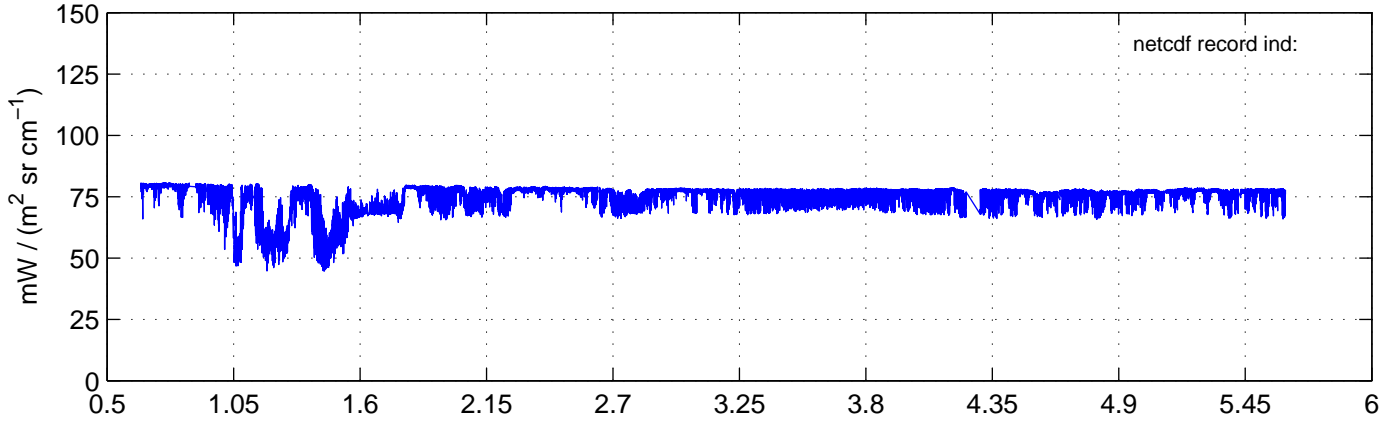

sh130821 Mean Radiance 895.00 – 900.00, good segments

sh130821 Mean Radiance 1093.00 – 1097.00, good segments

sh130821 Mean Radiance 2500.00 – 2510.00, good segments

SEGMENT