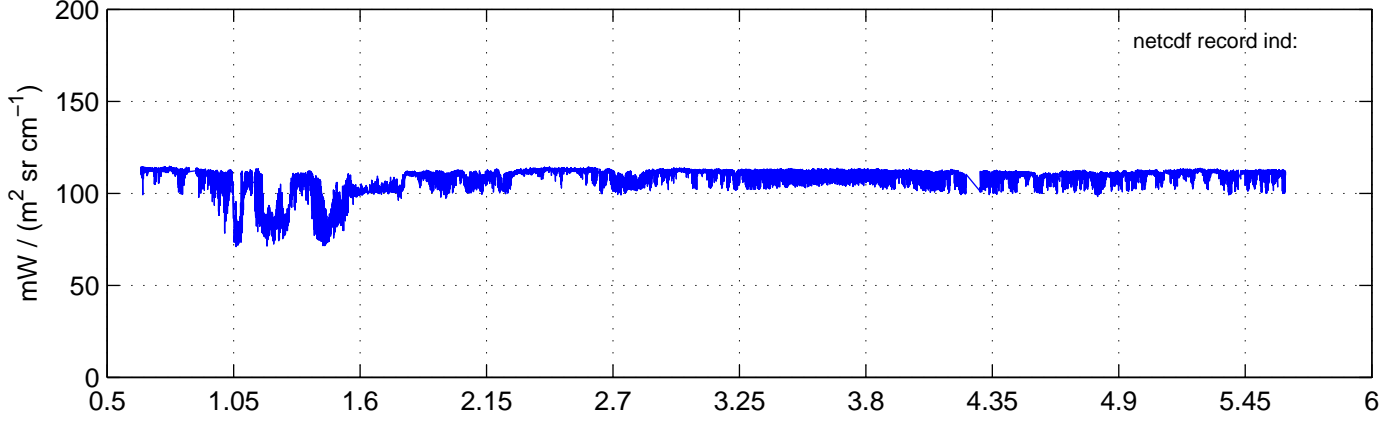

sh130821 Mean Radiance 895.00 – 900.00, good segments

sh130821 Mean Radiance 1093.00 – 1097.00, good segments

sh130821 Mean Radiance 2500.00 – 2510.00, good segments

SEGMENT