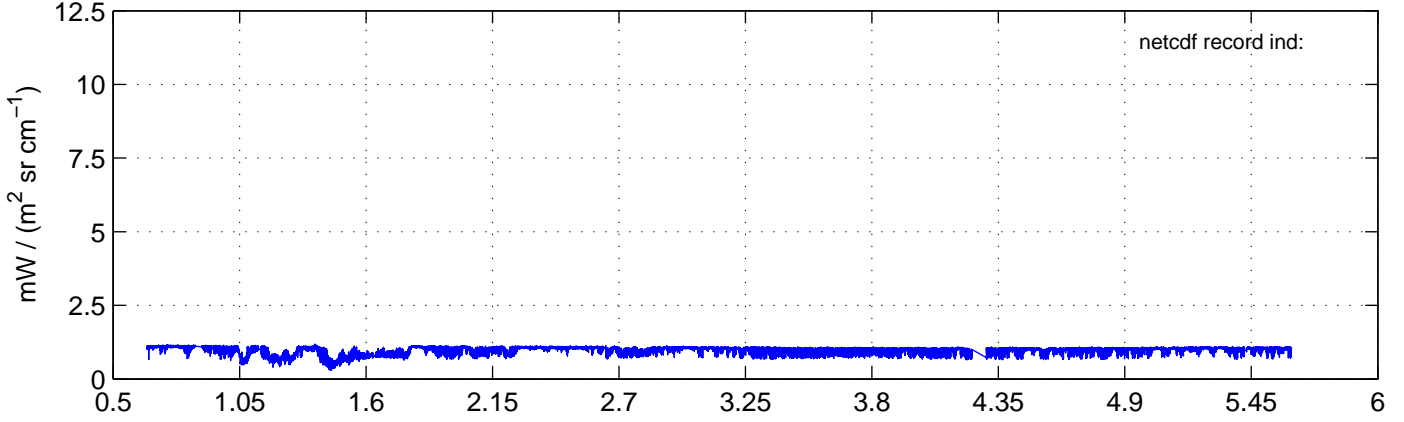

sh130821 Mean Radiance 895.00 – 900.00, good segments

sh130821 Mean Radiance 1093.00 – 1097.00, good segments

sh130821 Mean Radiance 2500.00 – 2510.00, good segments

SEGMENT