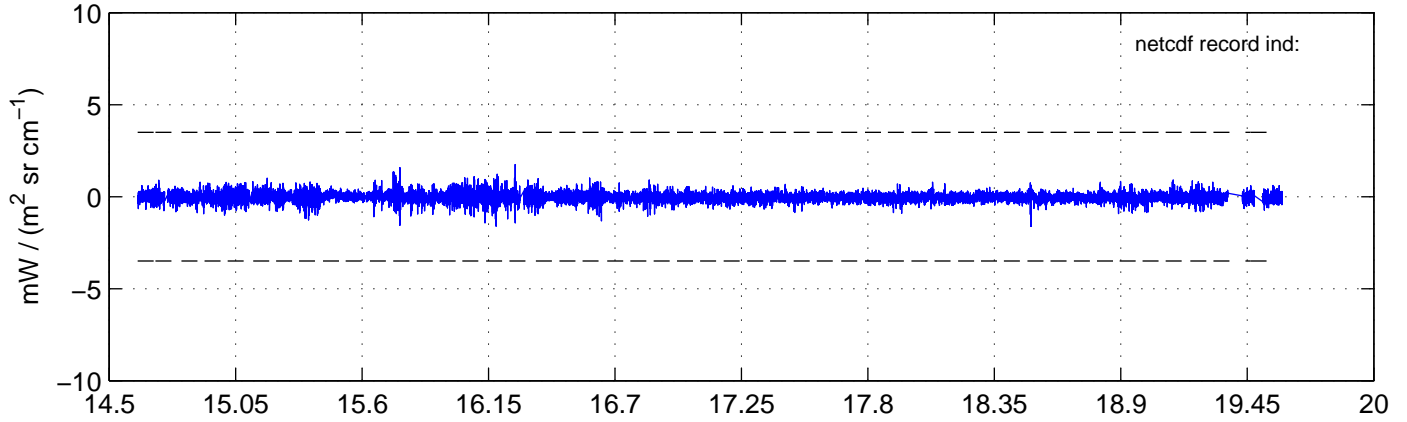

sh130820 Mean IMAG Calibrated Radiance 895.00 – 900.00, good segments

sh130820 Mean IMAG Calibrated Radiance 1093.00 – 1097.00, good segments

sh130820 Mean IMAG Calibrated Radiance 2000.00 – 2025.00, good segments

SEGMENT