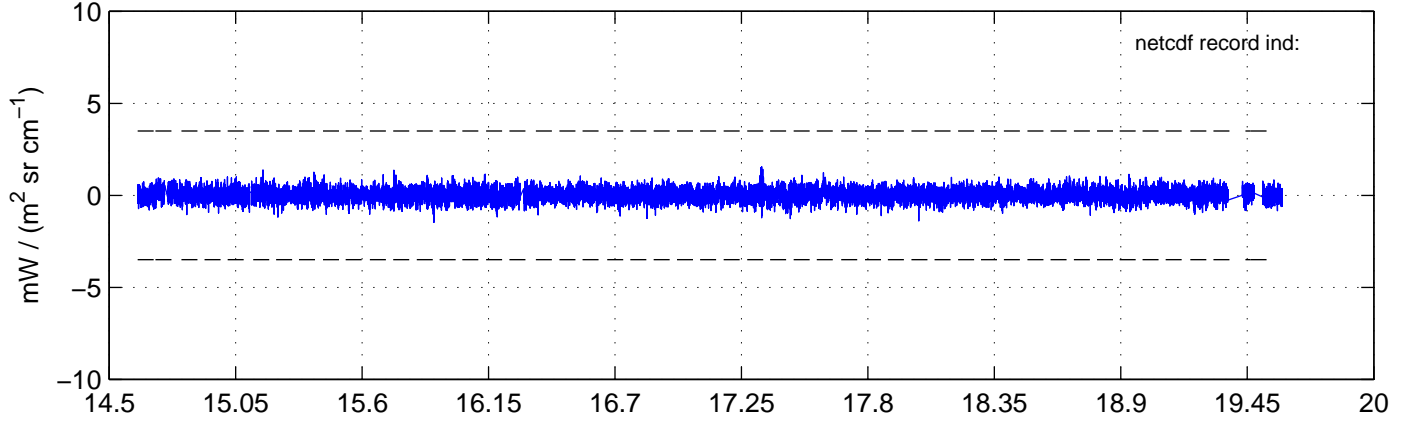

sh130820 Mean IMAG Calibrated Radiance 895.00 – 900.00, good segments

sh130820 Mean IMAG Calibrated Radiance 1093.00 – 1097.00, good segments

sh130820 Mean IMAG Calibrated Radiance 2000.00 – 2025.00, good segments

SEGMENT