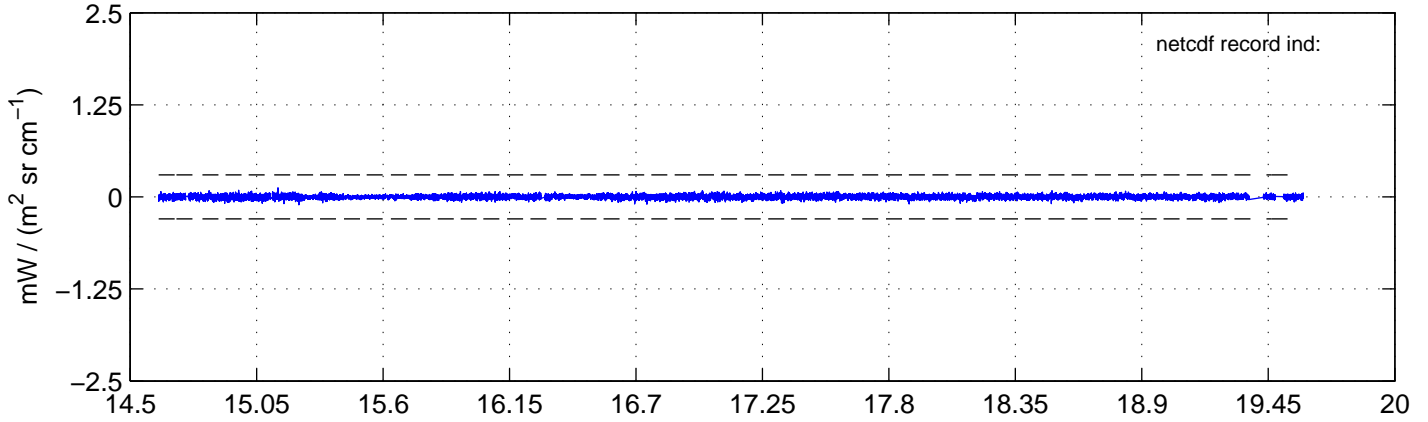

sh130820 Mean IMAG Calibrated Radiance 895.00 – 900.00, good segments

sh130820 Mean IMAG Calibrated Radiance 1093.00 – 1097.00, good segments

sh130820 Mean IMAG Calibrated Radiance 2000.00 – 2025.00, good segments

SEGMENT