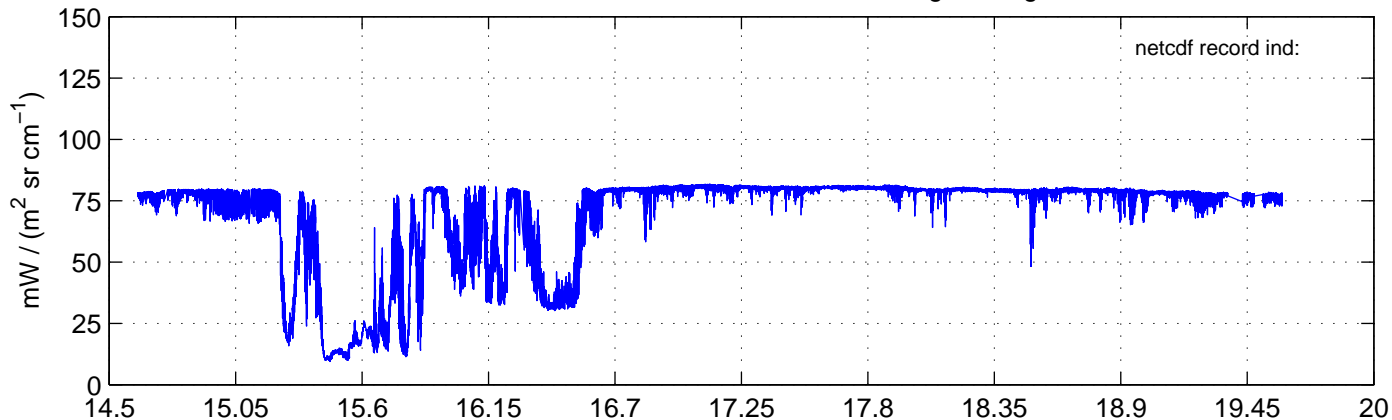

sh130820 Mean Radiance 895.00 – 900.00, good segments

sh130820 Mean Radiance 1093.00 – 1097.00, good segments

sh130820 Mean Radiance 2500.00 – 2510.00, good segments

SEGMENT