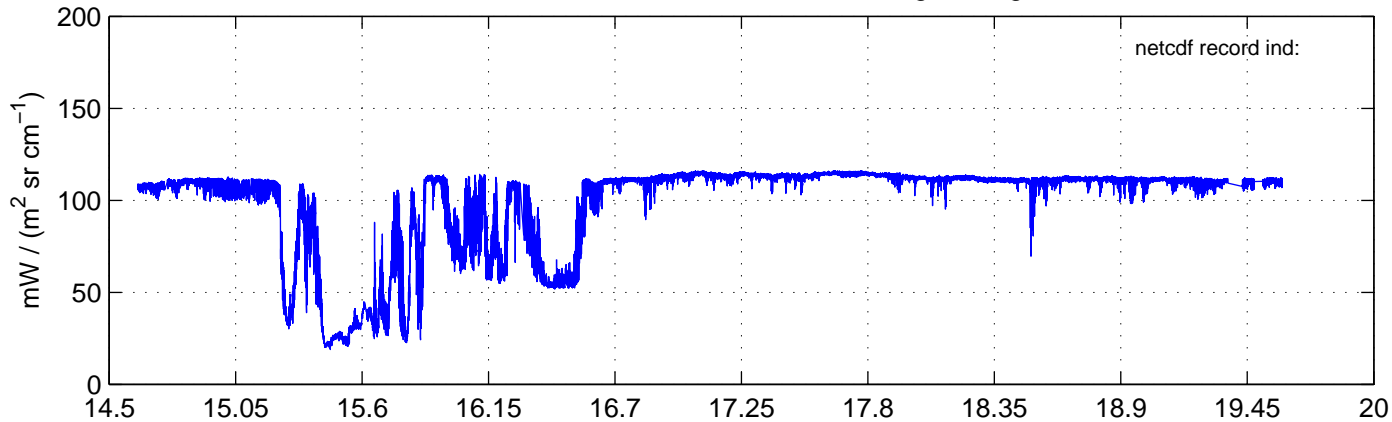

sh130820 Mean Radiance 895.00 – 900.00, good segments

sh130820 Mean Radiance 1093.00 – 1097.00, good segments

sh130820 Mean Radiance 2500.00 – 2510.00, good segments

SEGMENT