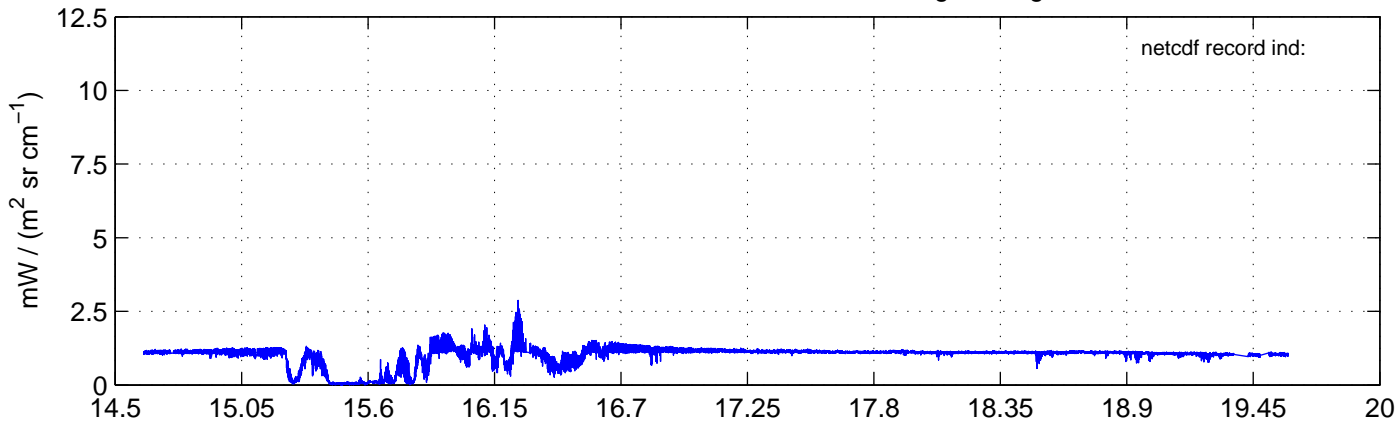

sh130820 Mean Radiance 895.00 – 900.00, good segments

sh130820 Mean Radiance 1093.00 – 1097.00, good segments

sh130820 Mean Radiance 2500.00 – 2510.00, good segments

SEGMENT