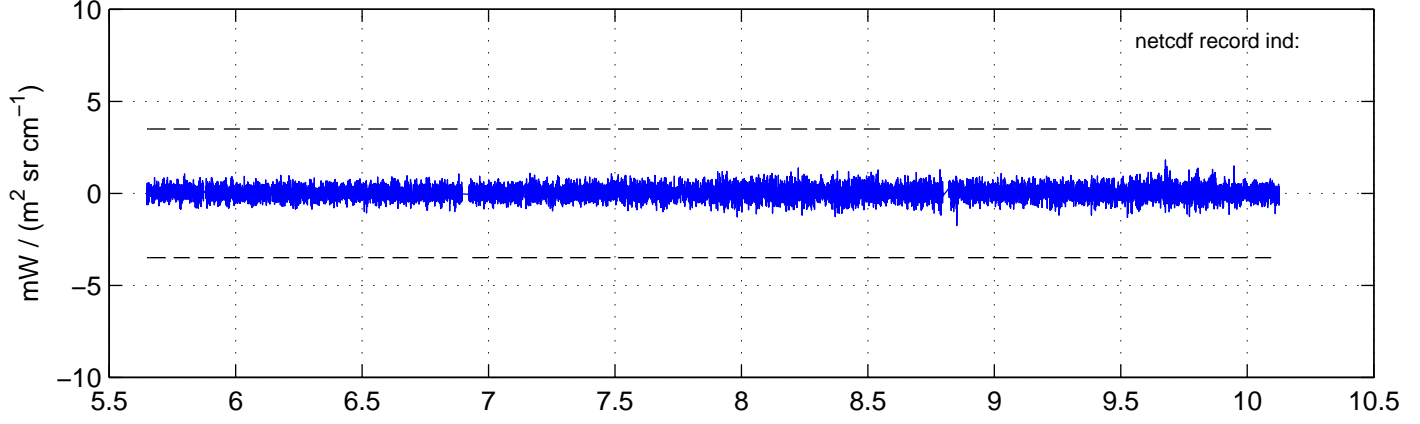

sh130821 Mean IMAG Calibrated Radiance 895.00 – 900.00, good segments

sh130821 Mean IMAG Calibrated Radiance 1093.00 – 1097.00, good segments

sh130821 Mean IMAG Calibrated Radiance 2000.00 – 2025.00, good segments

SEGMENT