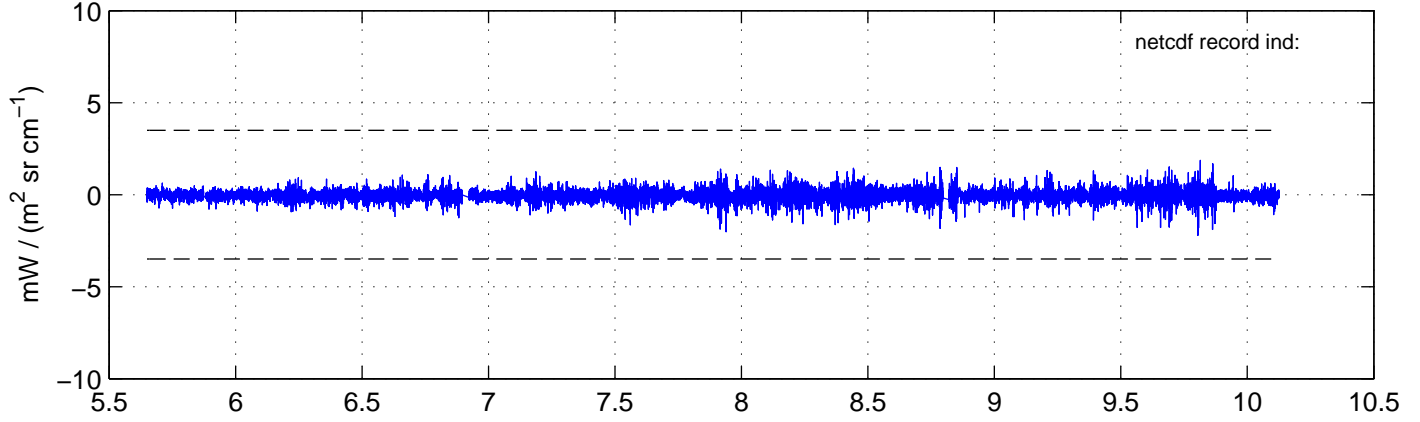

sh130821 Mean IMAG Calibrated Radiance 895.00 – 900.00, good segments

sh130821 Mean IMAG Calibrated Radiance 1093.00 – 1097.00, good segments

sh130821 Mean IMAG Calibrated Radiance 2000.00 – 2025.00, good segments

SEGMENT