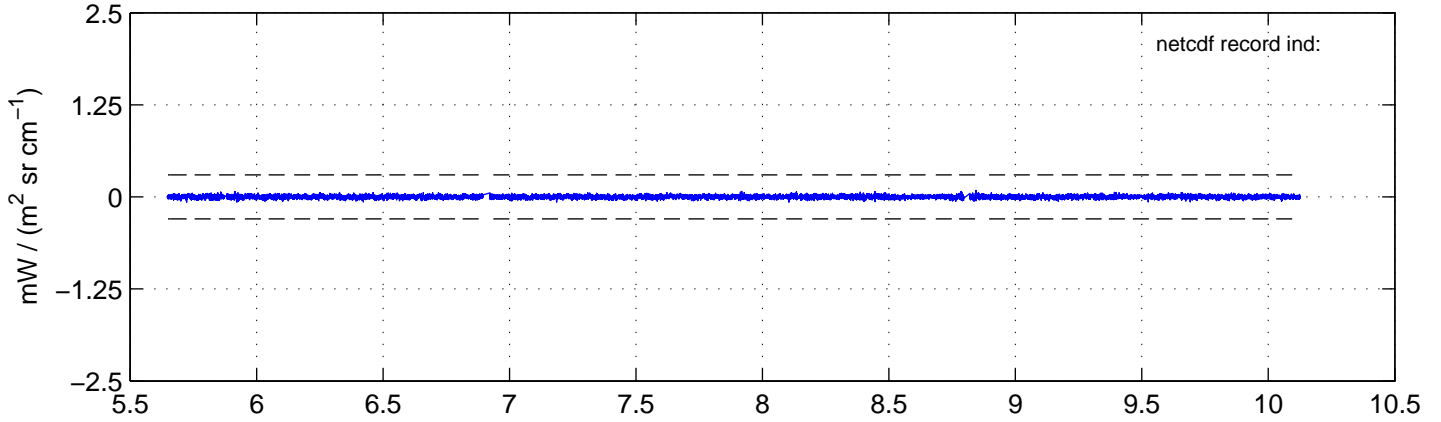

sh130821 Mean IMAG Calibrated Radiance 895.00 – 900.00, good segments

sh130821 Mean IMAG Calibrated Radiance 1093.00 – 1097.00, good segments

sh130821 Mean IMAG Calibrated Radiance 2000.00 – 2025.00, good segments

SEGMENT