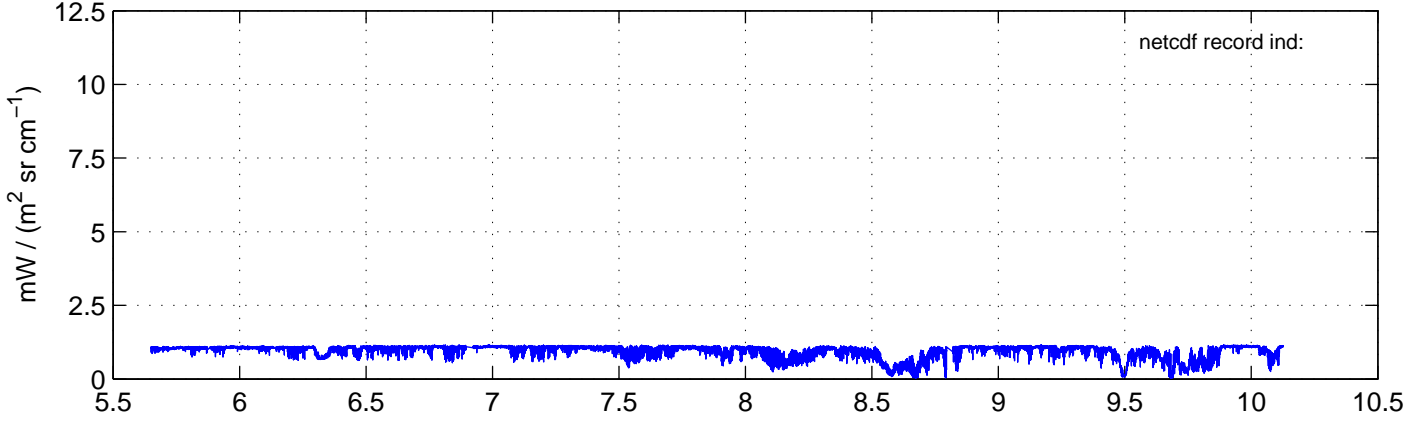

sh130821 Mean Radiance 895.00 – 900.00, good segments

sh130821 Mean Radiance 1093.00 – 1097.00, good segments

sh130821 Mean Radiance 2500.00 – 2510.00, good segments

SEGMENT