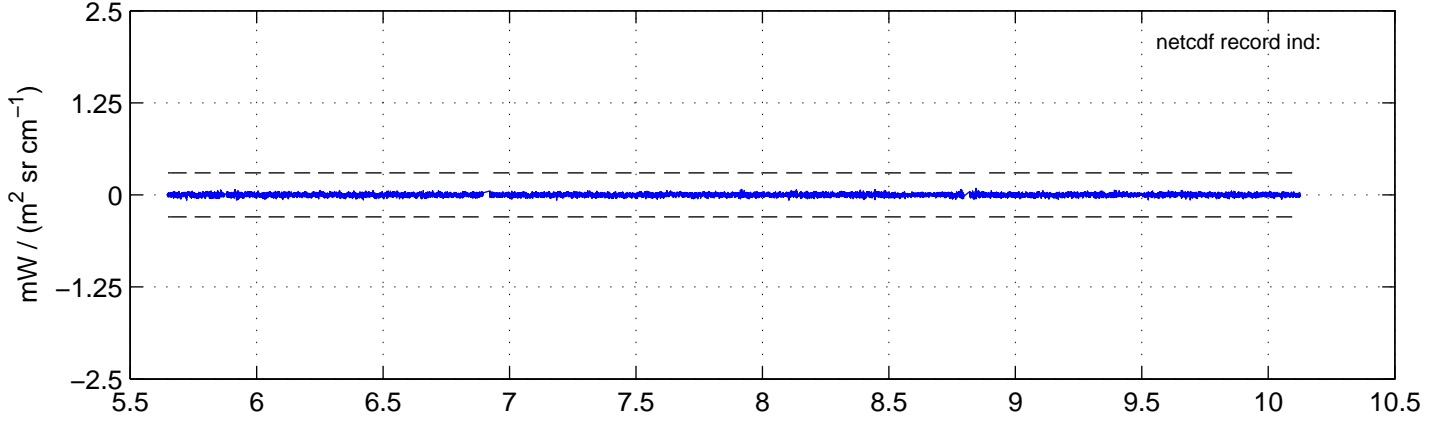

sh130821 Mean IMAG Calibrated Radiance 895.00 – 900.00, good segments

sh130821 Mean IMAG Calibrated Radiance 1093.00 – 1097.00, good segments

sh130821 Mean IMAG Calibrated Radiance 2000.00 – 2025.00, good segments

SEGMENT