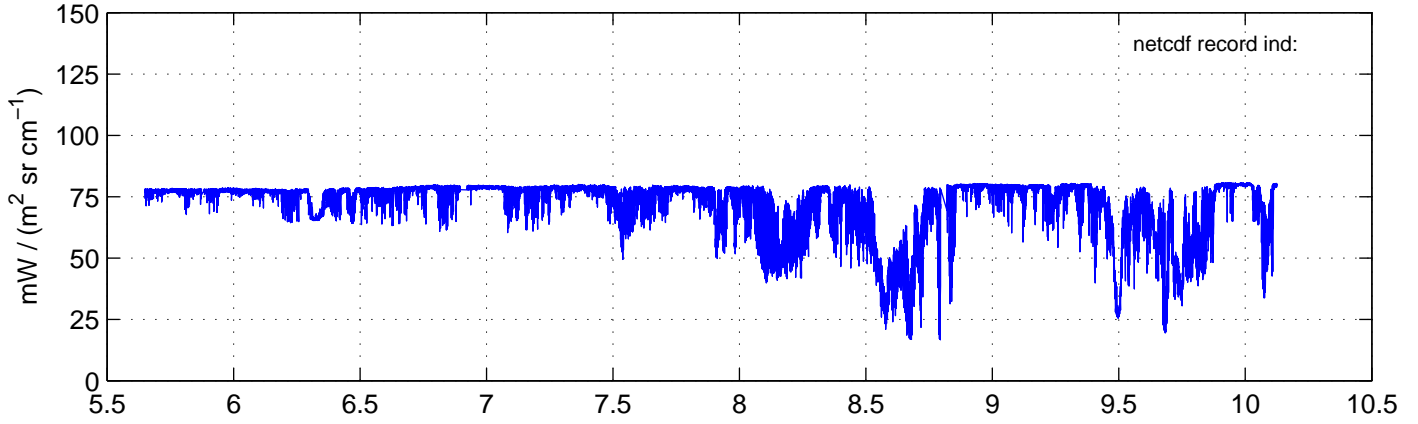

sh130821 Mean Radiance 895.00 – 900.00, good segments

sh130821 Mean Radiance 1093.00 – 1097.00, good segments

sh130821 Mean Radiance 2500.00 – 2510.00, good segments

SEGMENT