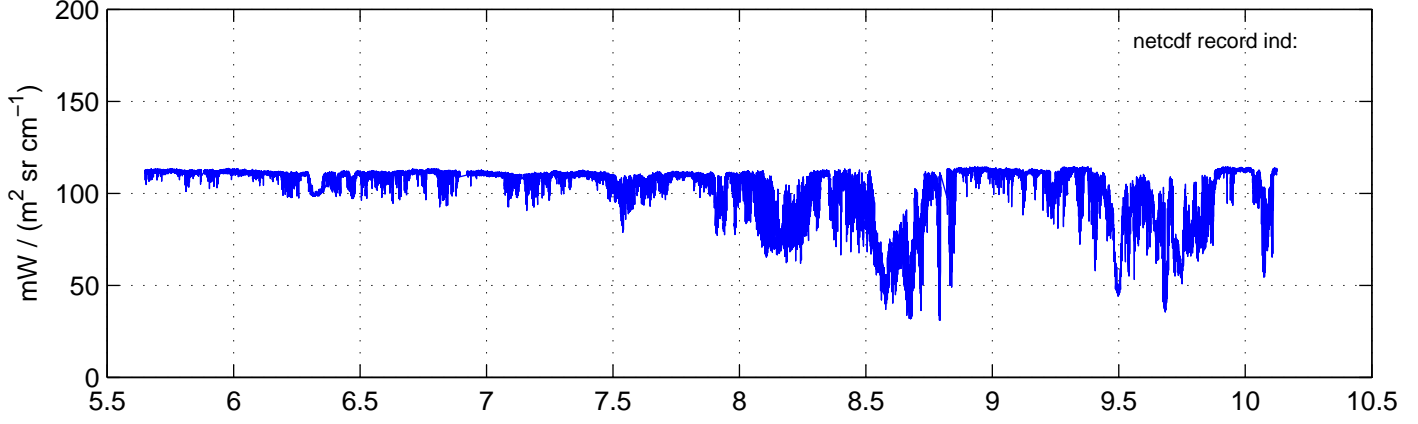

sh130821 Mean Radiance 895.00 – 900.00, good segments

sh130821 Mean Radiance 1093.00 – 1097.00, good segments

sh130821 Mean Radiance 2500.00 – 2510.00, good segments

SEGMENT