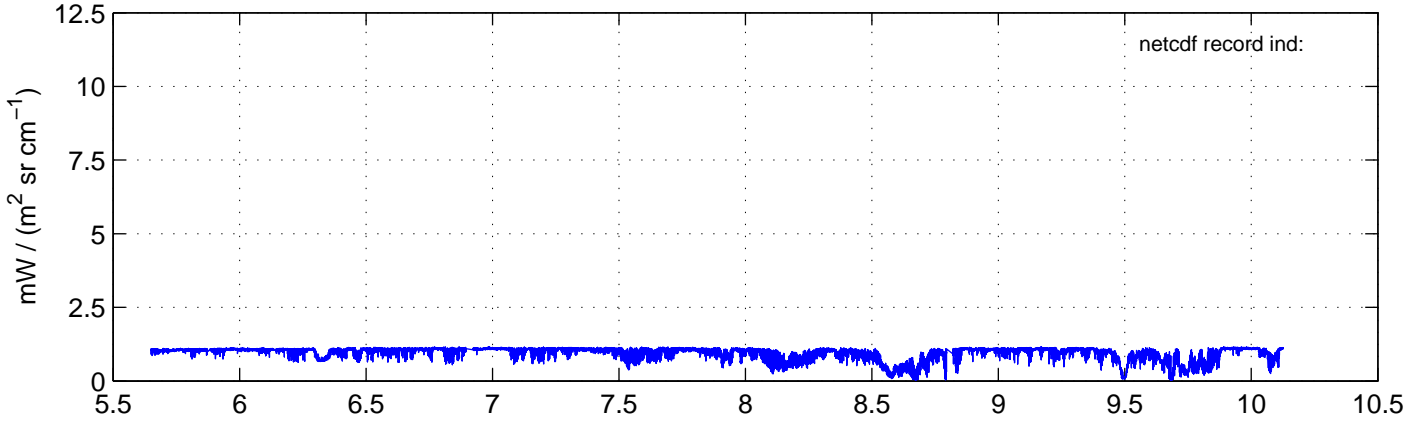

sh130821 Mean Radiance 895.00 – 900.00, good segments

sh130821 Mean Radiance 1093.00 – 1097.00, good segments

sh130821 Mean Radiance 2500.00 – 2510.00, good segments

SEGMENT