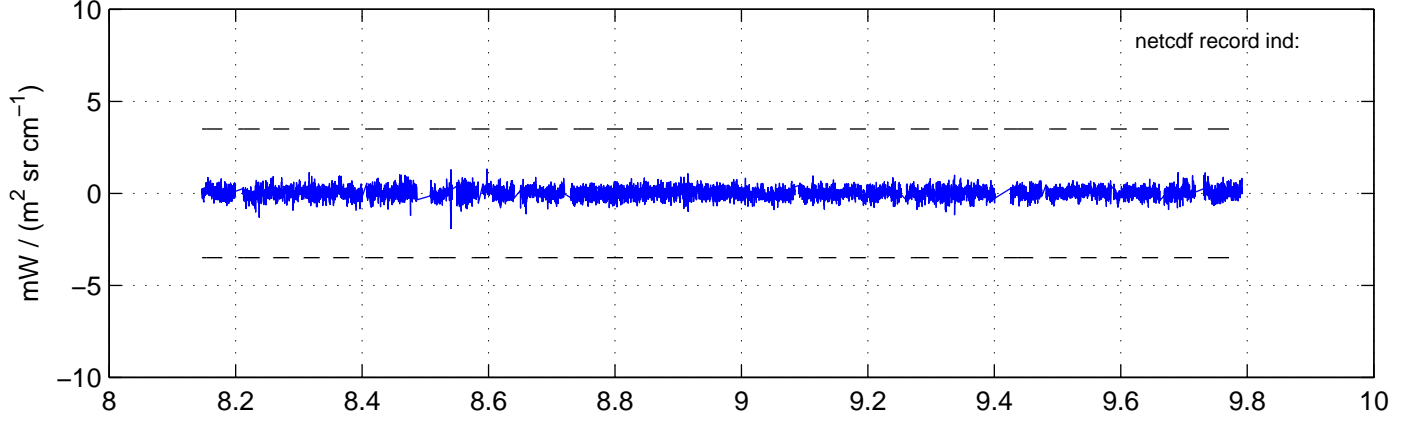

sh130816 Mean IMAG Calibrated Radiance 895.00 – 900.00, good segments

sh130816 Mean IMAG Calibrated Radiance 1093.00 – 1097.00, good segments

sh130816 Mean IMAG Calibrated Radiance 2000.00 – 2025.00, good segments

SEGMENT