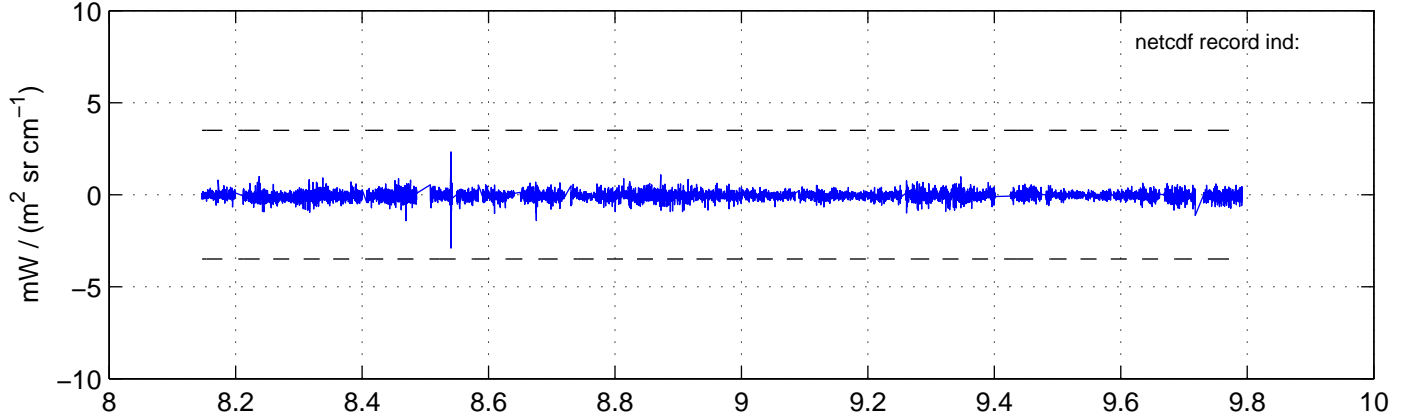

sh130816 Mean IMAG Calibrated Radiance 895.00 – 900.00, good segments

sh130816 Mean IMAG Calibrated Radiance 1093.00 – 1097.00, good segments

sh130816 Mean IMAG Calibrated Radiance 2000.00 – 2025.00, good segments

SEGMENT