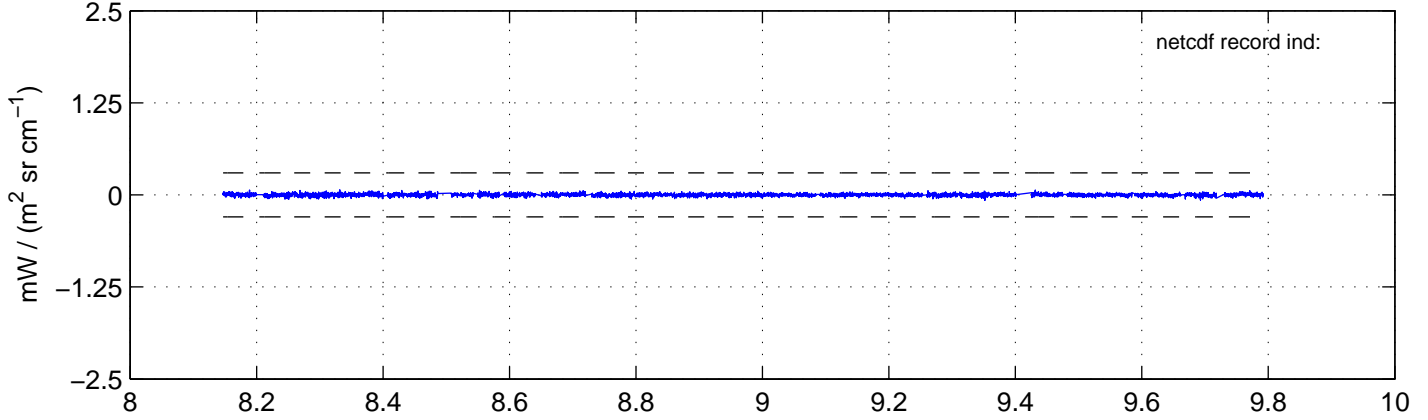

sh130816 Mean IMAG Calibrated Radiance 895.00 – 900.00, good segments

sh130816 Mean IMAG Calibrated Radiance 1093.00 – 1097.00, good segments

sh130816 Mean IMAG Calibrated Radiance 2000.00 – 2025.00, good segments

SEGMENT