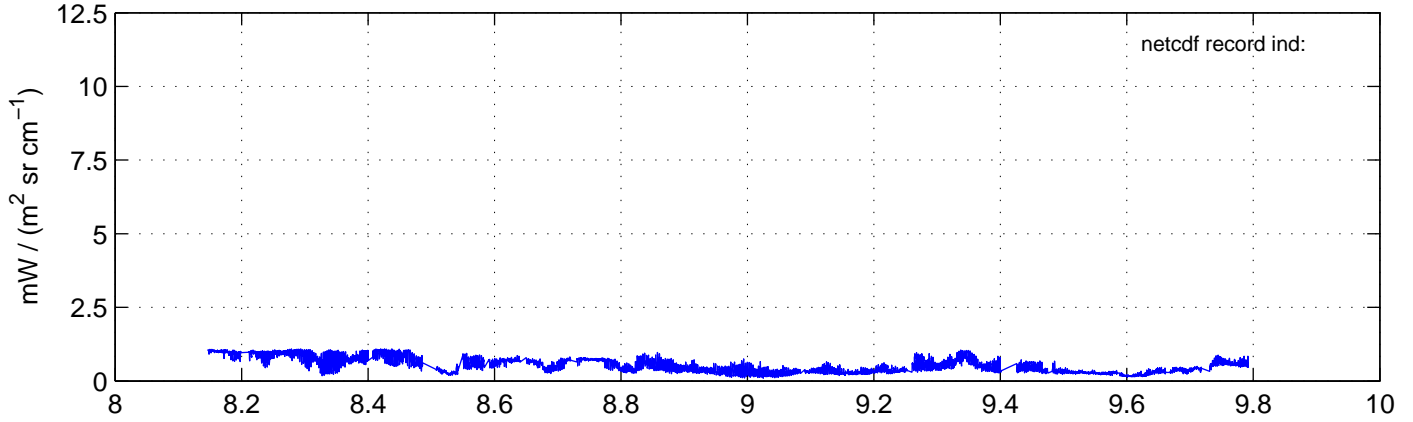

sh130816 Mean Radiance 895.00 – 900.00, good segments

sh130816 Mean Radiance 1093.00 – 1097.00, good segments

sh130816 Mean Radiance 2500.00 – 2510.00, good segments

SEGMENT