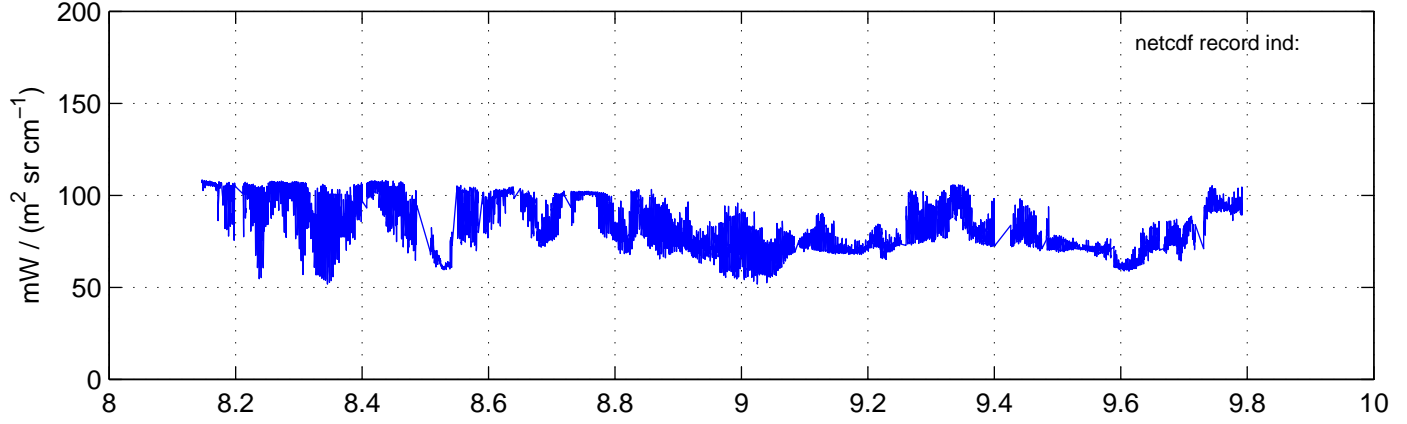

sh130816 Mean Radiance 895.00 – 900.00, good segments

sh130816 Mean Radiance 1093.00 – 1097.00, good segments

sh130816 Mean Radiance 2500.00 – 2510.00, good segments

SEGMENT