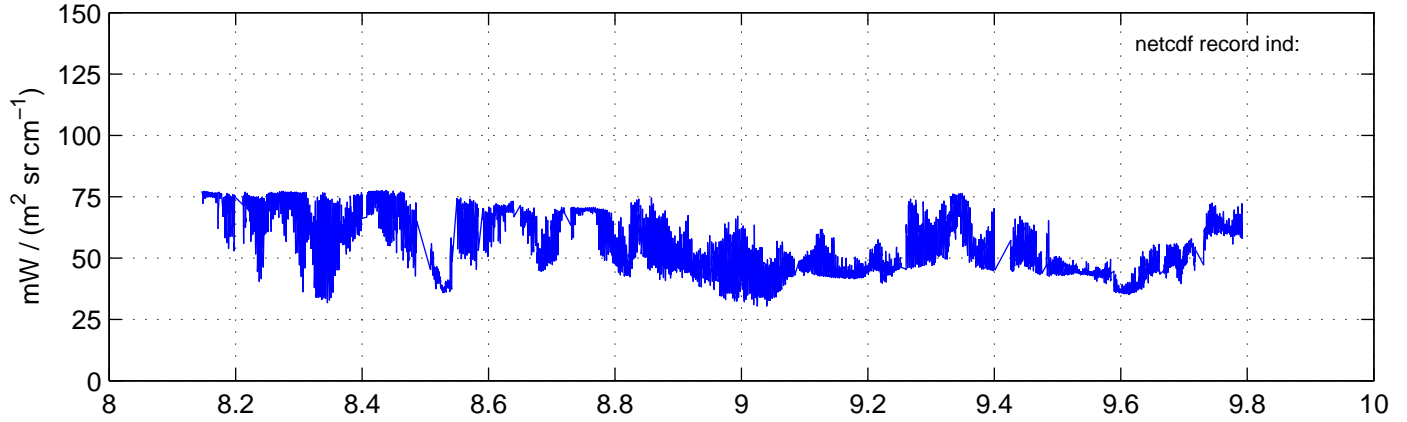

sh130816 Mean Radiance 895.00 – 900.00, good segments

sh130816 Mean Radiance 1093.00 – 1097.00, good segments

sh130816 Mean Radiance 2500.00 – 2510.00, good segments

SEGMENT