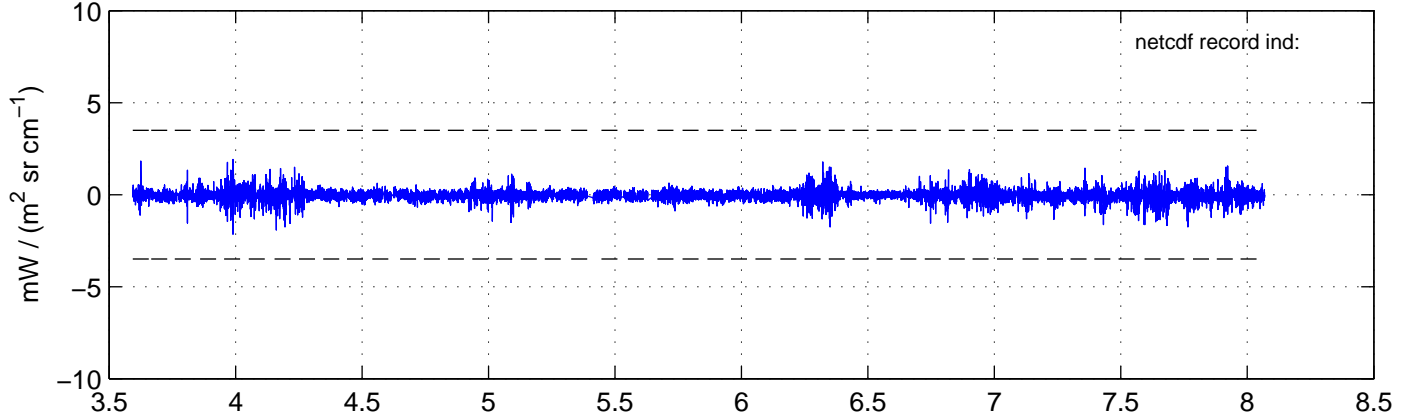

sh130816 Mean IMAG Calibrated Radiance 895.00 – 900.00, good segments

sh130816 Mean IMAG Calibrated Radiance 1093.00 – 1097.00, good segments

sh130816 Mean IMAG Calibrated Radiance 2000.00 – 2025.00, good segments

SEGMENT