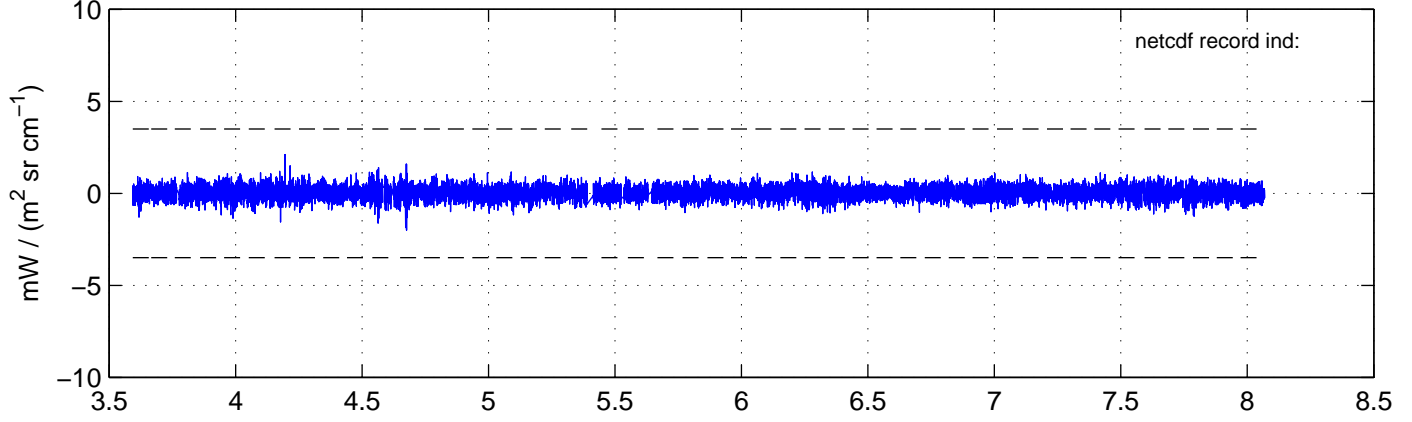

sh130816 Mean IMAG Calibrated Radiance 895.00 – 900.00, good segments

sh130816 Mean IMAG Calibrated Radiance 1093.00 – 1097.00, good segments

sh130816 Mean IMAG Calibrated Radiance 2000.00 – 2025.00, good segments

SEGMENT