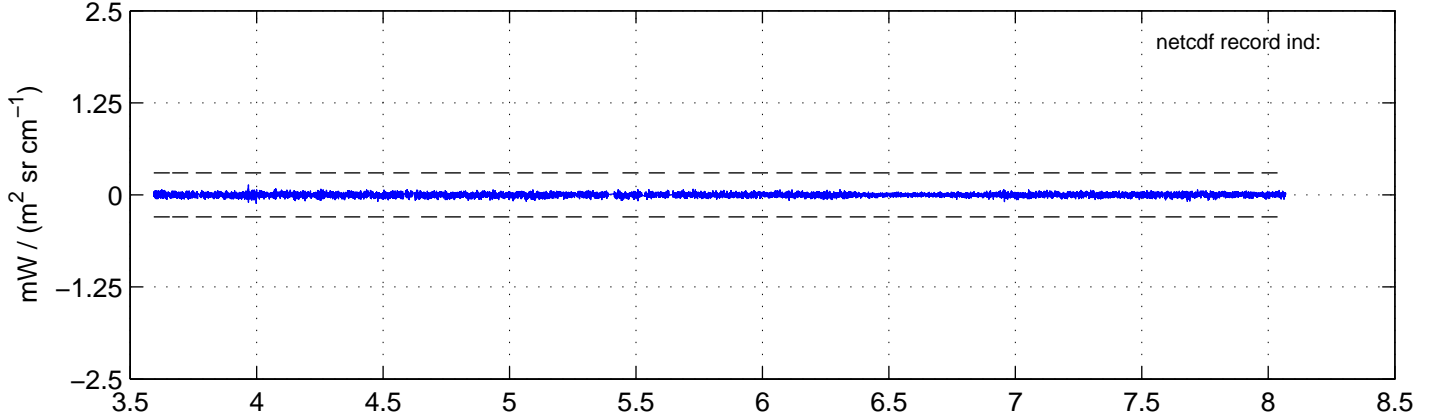

sh130816 Mean IMAG Calibrated Radiance 895.00 – 900.00, good segments

sh130816 Mean IMAG Calibrated Radiance 1093.00 – 1097.00, good segments

sh130816 Mean IMAG Calibrated Radiance 2000.00 – 2025.00, good segments

SEGMENT