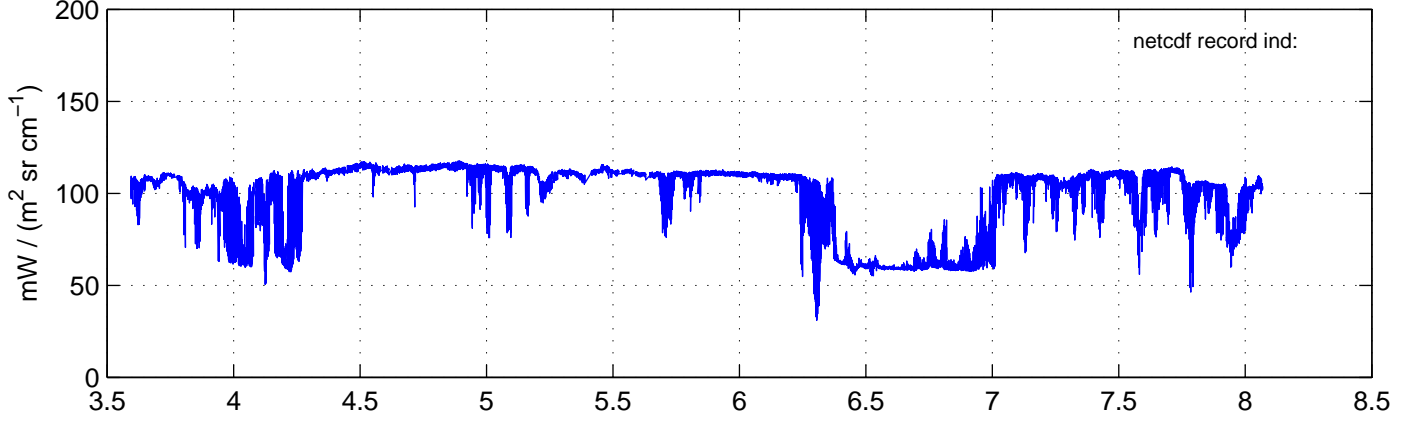

sh130816 Mean Radiance 895.00 – 900.00, good segments

sh130816 Mean Radiance 1093.00 – 1097.00, good segments

sh130816 Mean Radiance 2500.00 – 2510.00, good segments

SEGMENT