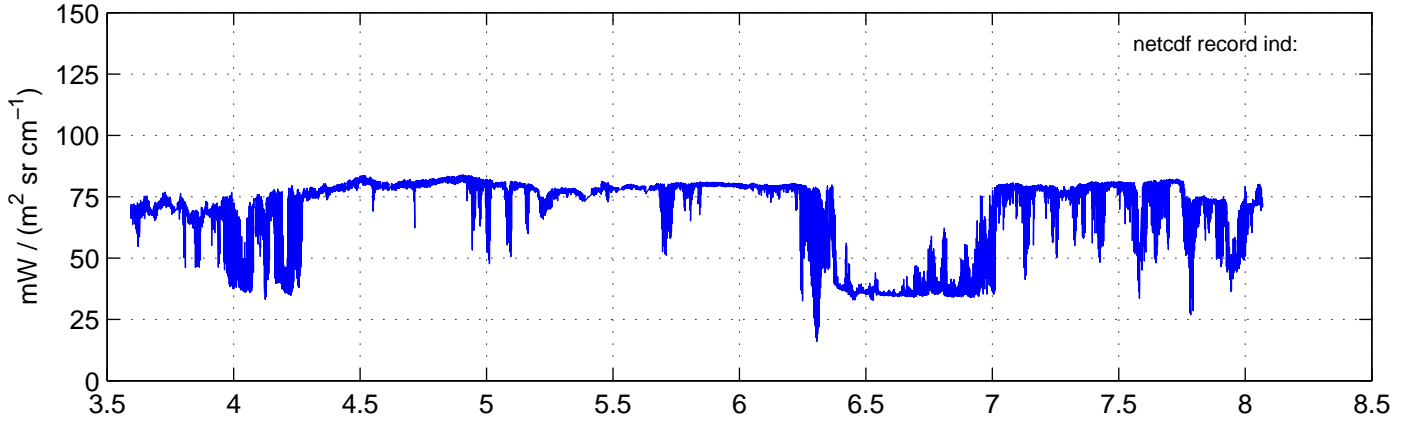

sh130816 Mean Radiance 895.00 – 900.00, good segments

sh130816 Mean Radiance 1093.00 – 1097.00, good segments

sh130816 Mean Radiance 2500.00 – 2510.00, good segments

SEGMENT