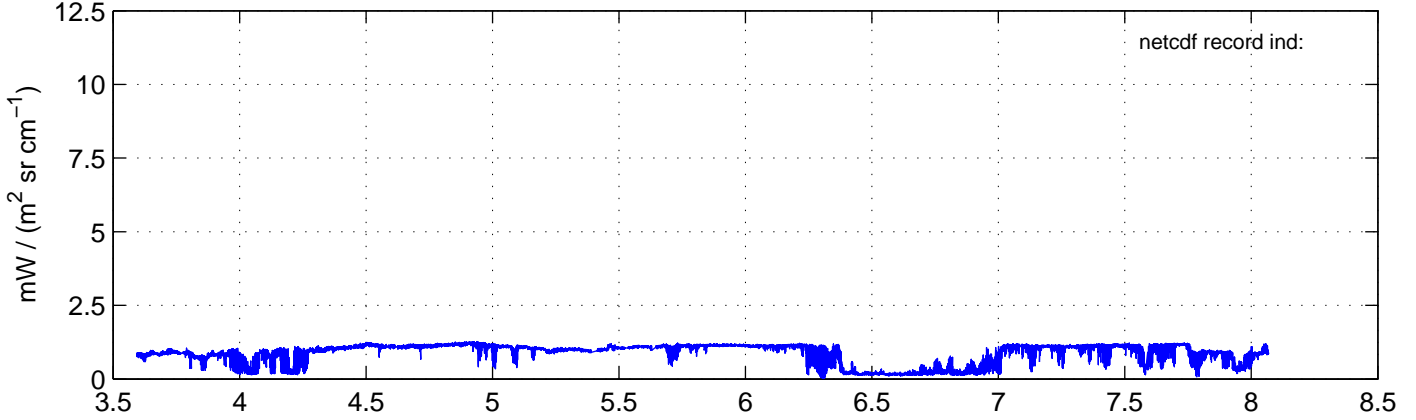

sh130816 Mean Radiance 895.00 – 900.00, good segments

sh130816 Mean Radiance 1093.00 – 1097.00, good segments

sh130816 Mean Radiance 2500.00 – 2510.00, good segments

SEGMENT