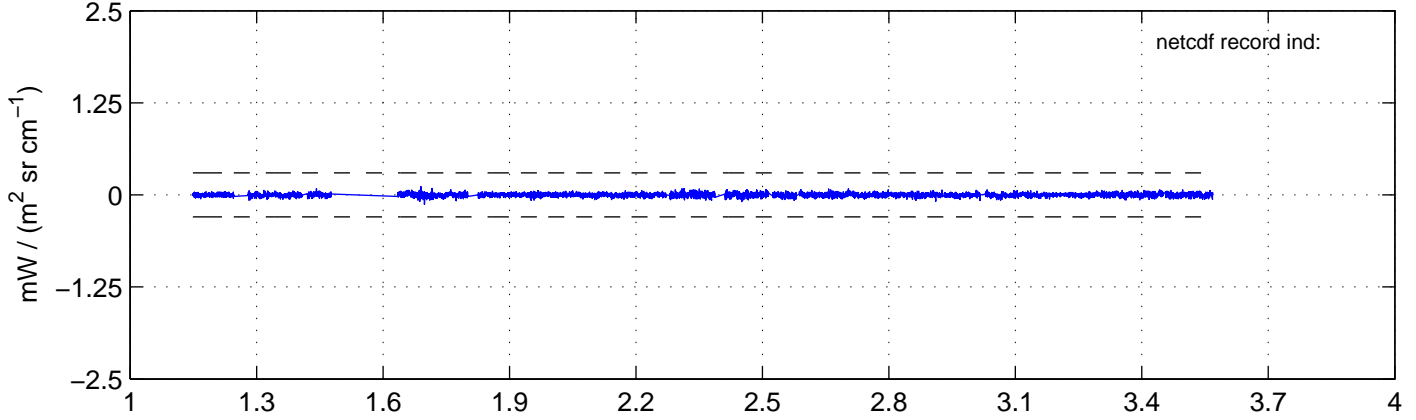

sh130816 Mean IMAG Calibrated Radiance 895.00 – 900.00, good segments

sh130816 Mean IMAG Calibrated Radiance 1093.00 – 1097.00, good segments

sh130816 Mean IMAG Calibrated Radiance 2000.00 – 2025.00, good segments

SEGMENT