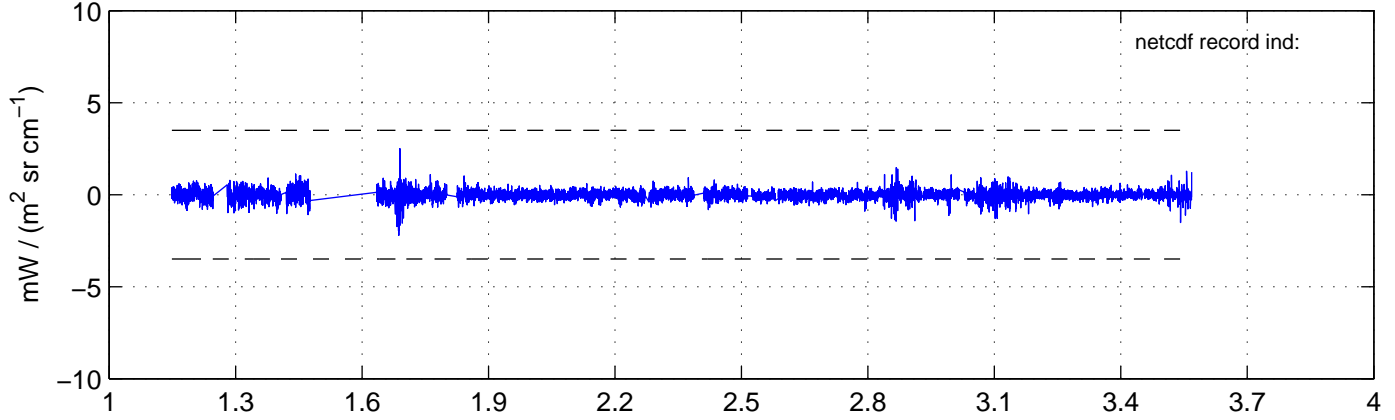

sh130816 Mean IMAG Calibrated Radiance 895.00 – 900.00, good segments

sh130816 Mean IMAG Calibrated Radiance 1093.00 – 1097.00, good segments

sh130816 Mean IMAG Calibrated Radiance 2000.00 – 2025.00, good segments

SEGMENT