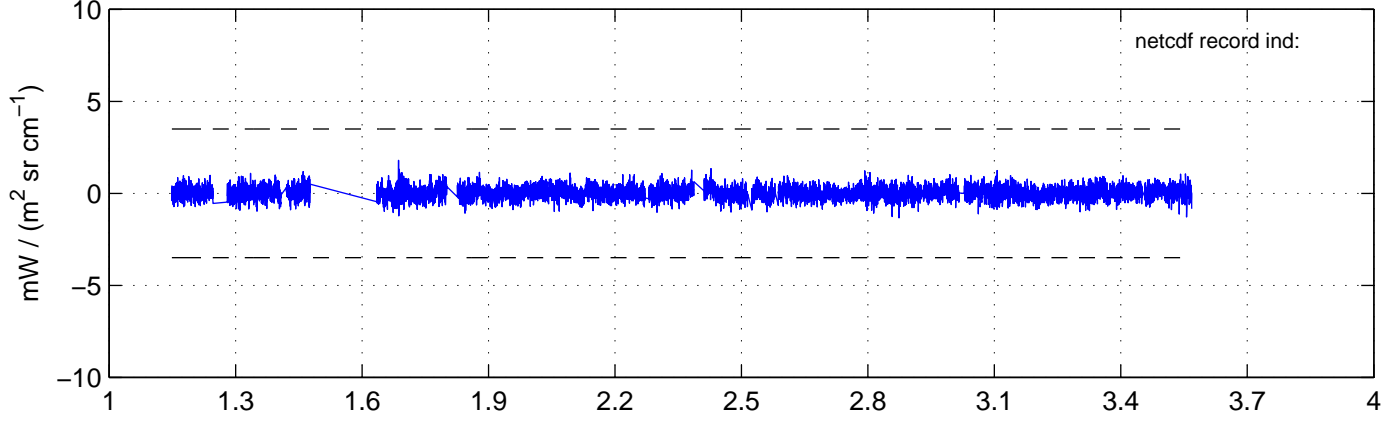

sh130816 Mean IMAG Calibrated Radiance 895.00 – 900.00, good segments

sh130816 Mean IMAG Calibrated Radiance 1093.00 – 1097.00, good segments

sh130816 Mean IMAG Calibrated Radiance 2000.00 – 2025.00, good segments

SEGMENT