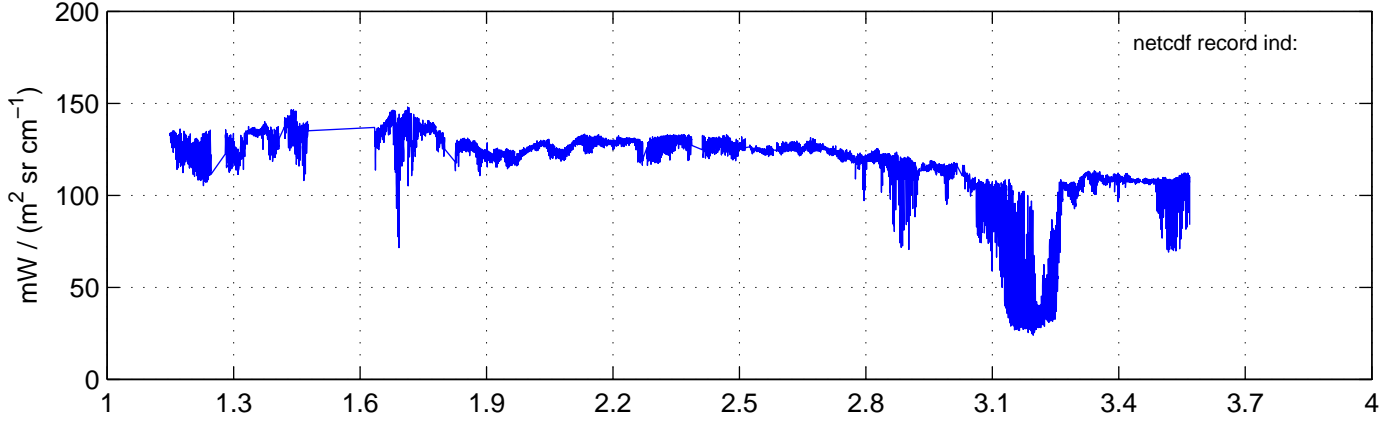

sh130816 Mean Radiance 895.00 – 900.00, good segments

sh130816 Mean Radiance 1093.00 – 1097.00, good segments

sh130816 Mean Radiance 2500.00 – 2510.00, good segments

SEGMENT