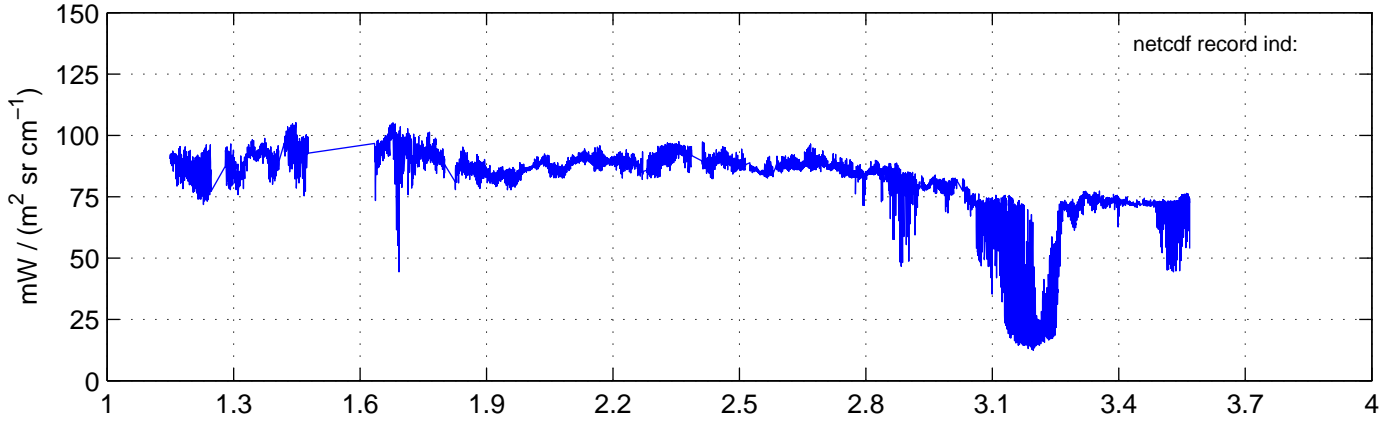

sh130816 Mean Radiance 895.00 – 900.00, good segments

sh130816 Mean Radiance 1093.00 – 1097.00, good segments

sh130816 Mean Radiance 2500.00 – 2510.00, good segments

SEGMENT