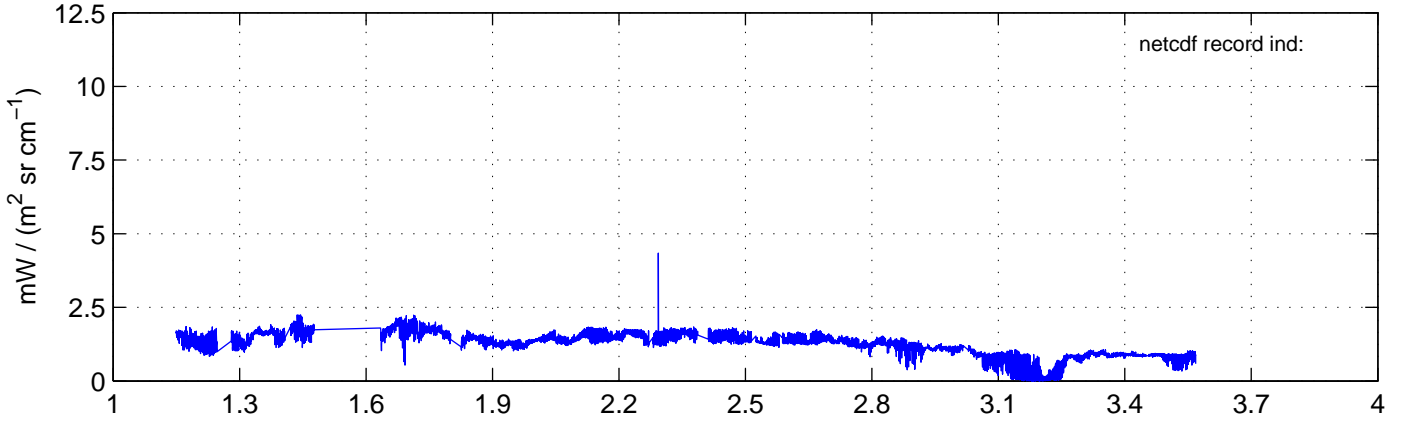

sh130816 Mean Radiance 895.00 – 900.00, good segments

sh130816 Mean Radiance 1093.00 – 1097.00, good segments

sh130816 Mean Radiance 2500.00 – 2510.00, good segments

SEGMENT