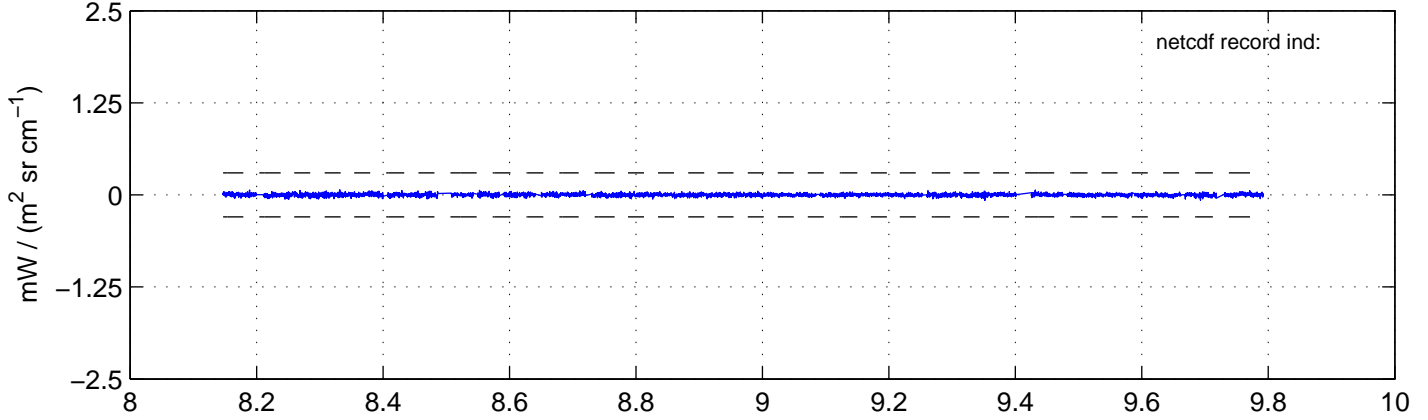

sh130816 Mean IMAG Calibrated Radiance 895.00 – 900.00, good segments

sh130816 Mean IMAG Calibrated Radiance 1093.00 – 1097.00, good segments

sh130816 Mean IMAG Calibrated Radiance 2000.00 – 2025.00, good segments

SEGMENT