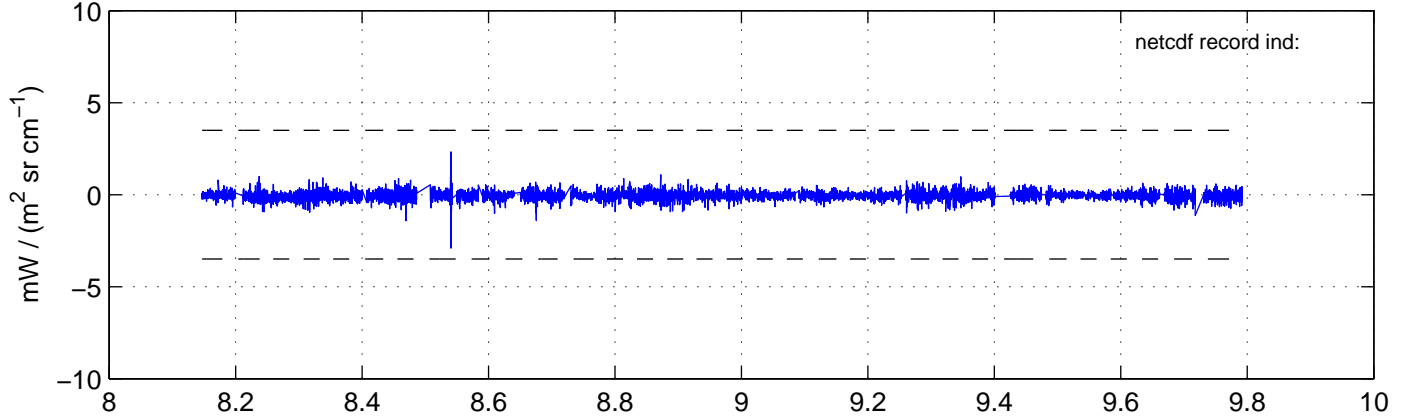

sh130816 Mean IMAG Calibrated Radiance 895.00 – 900.00, good segments

sh130816 Mean IMAG Calibrated Radiance 1093.00 – 1097.00, good segments

sh130816 Mean IMAG Calibrated Radiance 2000.00 – 2025.00, good segments

SEGMENT