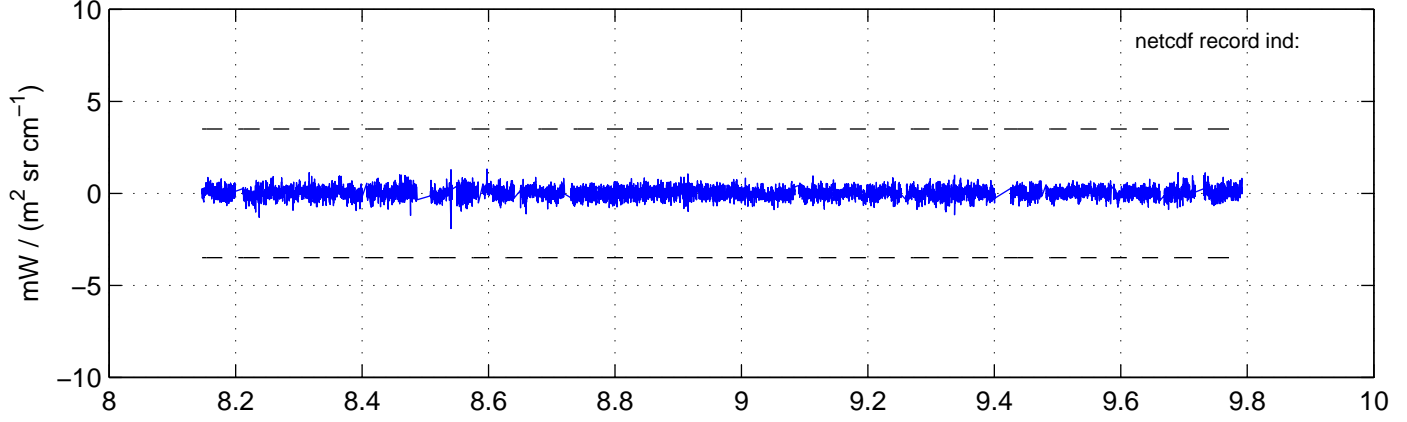

sh130816 Mean IMAG Calibrated Radiance 895.00 – 900.00, good segments

sh130816 Mean IMAG Calibrated Radiance 1093.00 – 1097.00, good segments

sh130816 Mean IMAG Calibrated Radiance 2000.00 – 2025.00, good segments

SEGMENT