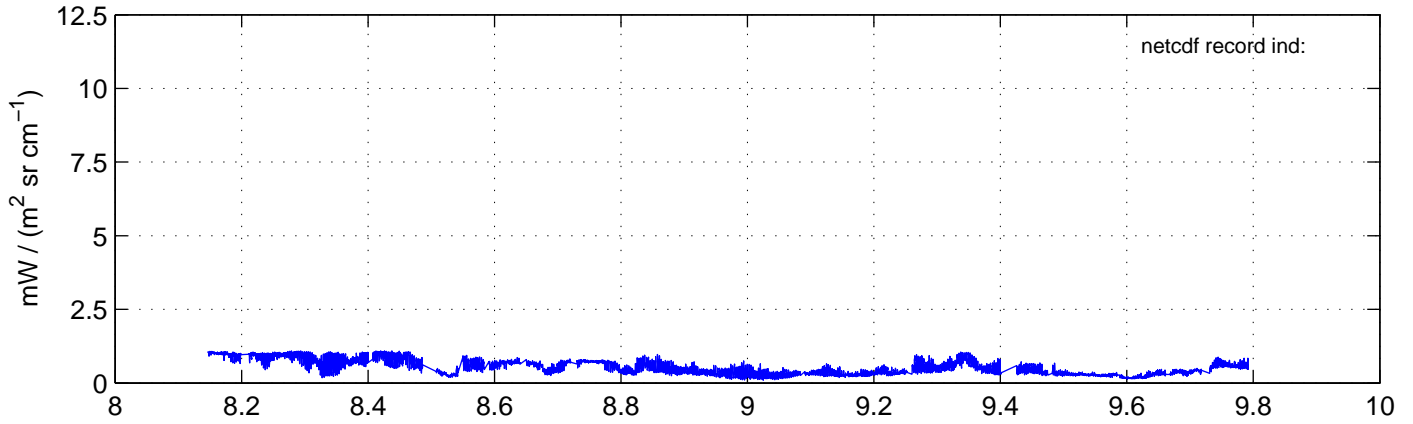

sh130816 Mean Radiance 895.00 – 900.00, good segments

sh130816 Mean Radiance 1093.00 – 1097.00, good segments

sh130816 Mean Radiance 2500.00 – 2510.00, good segments

SEGMENT