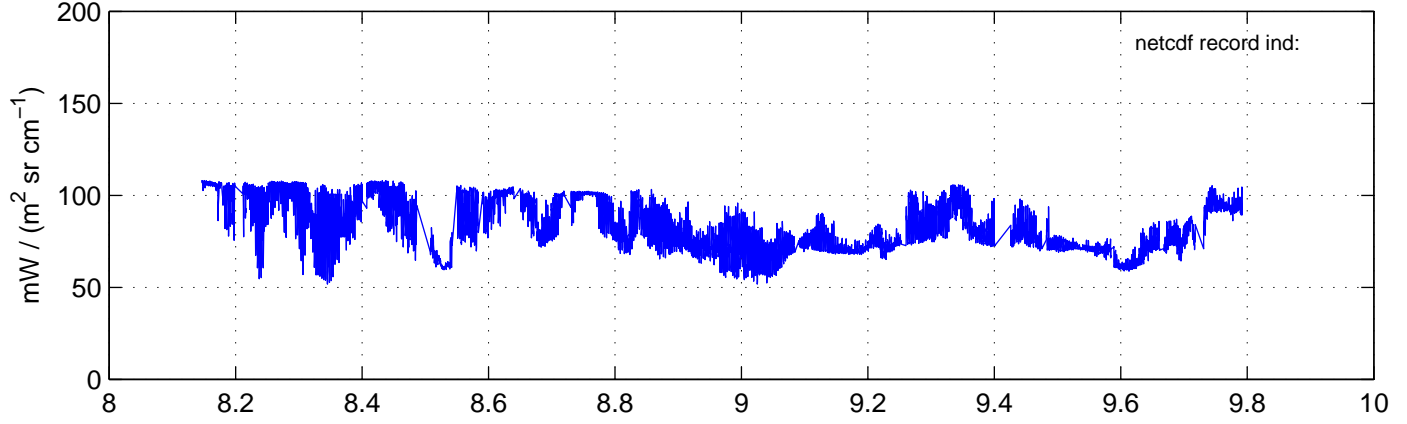

sh130816 Mean Radiance 895.00 – 900.00, good segments

sh130816 Mean Radiance 1093.00 – 1097.00, good segments

sh130816 Mean Radiance 2500.00 – 2510.00, good segments

SEGMENT