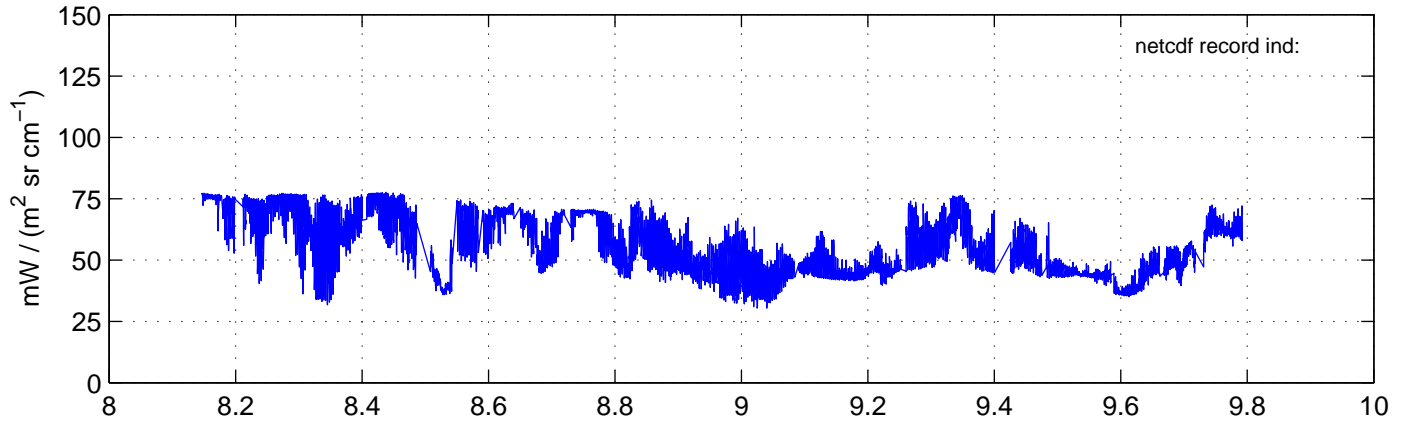

sh130816 Mean Radiance 895.00 – 900.00, good segments

sh130816 Mean Radiance 1093.00 – 1097.00, good segments

sh130816 Mean Radiance 2500.00 – 2510.00, good segments

SEGMENT