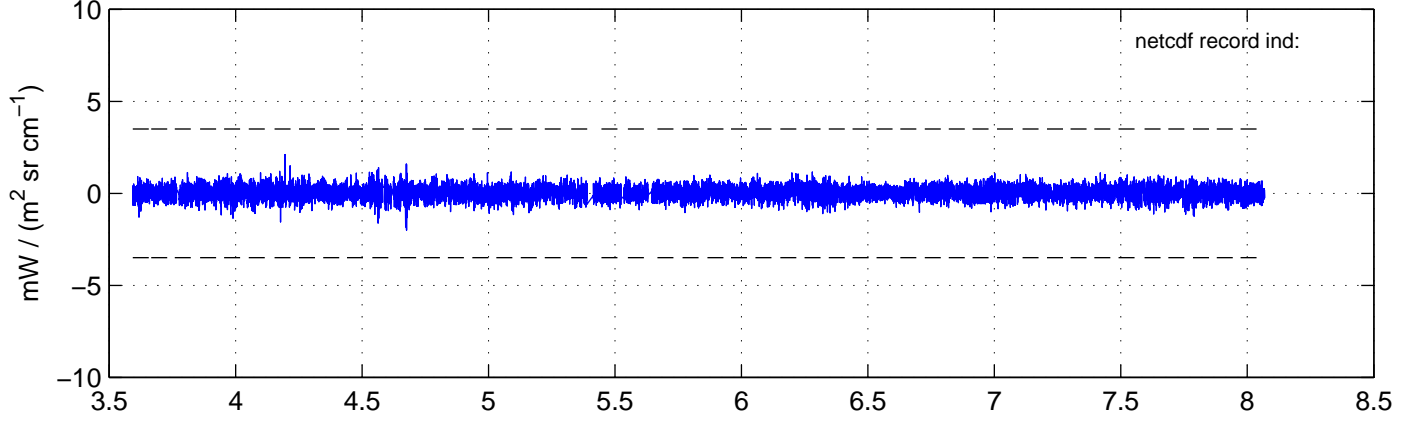

sh130816 Mean IMAG Calibrated Radiance 895.00 – 900.00, good segments

sh130816 Mean IMAG Calibrated Radiance 1093.00 – 1097.00, good segments

sh130816 Mean IMAG Calibrated Radiance 2000.00 – 2025.00, good segments

SEGMENT