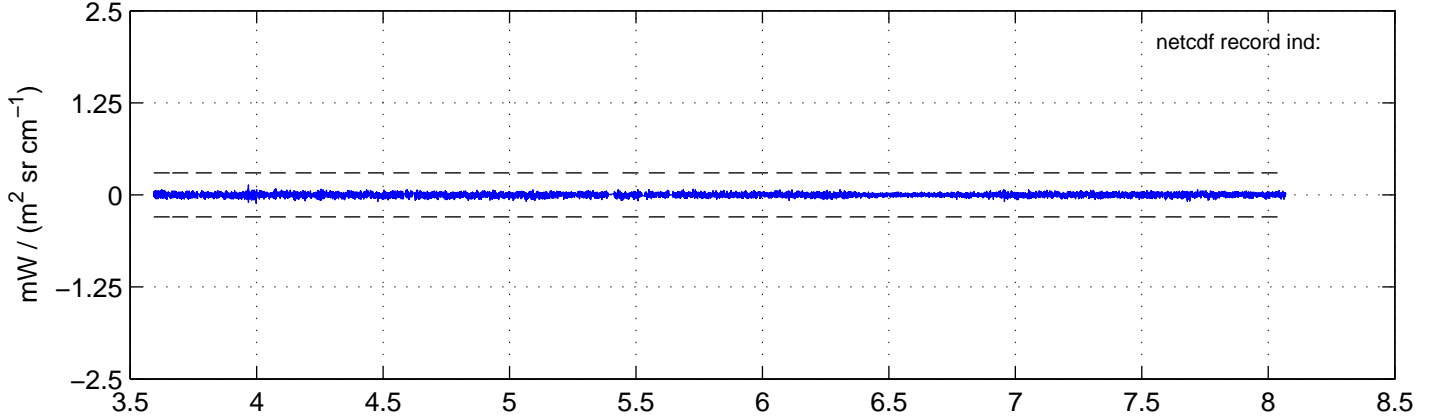

sh130816 Mean IMAG Calibrated Radiance 895.00 – 900.00, good segments

sh130816 Mean IMAG Calibrated Radiance 1093.00 – 1097.00, good segments

sh130816 Mean IMAG Calibrated Radiance 2000.00 – 2025.00, good segments

SEGMENT