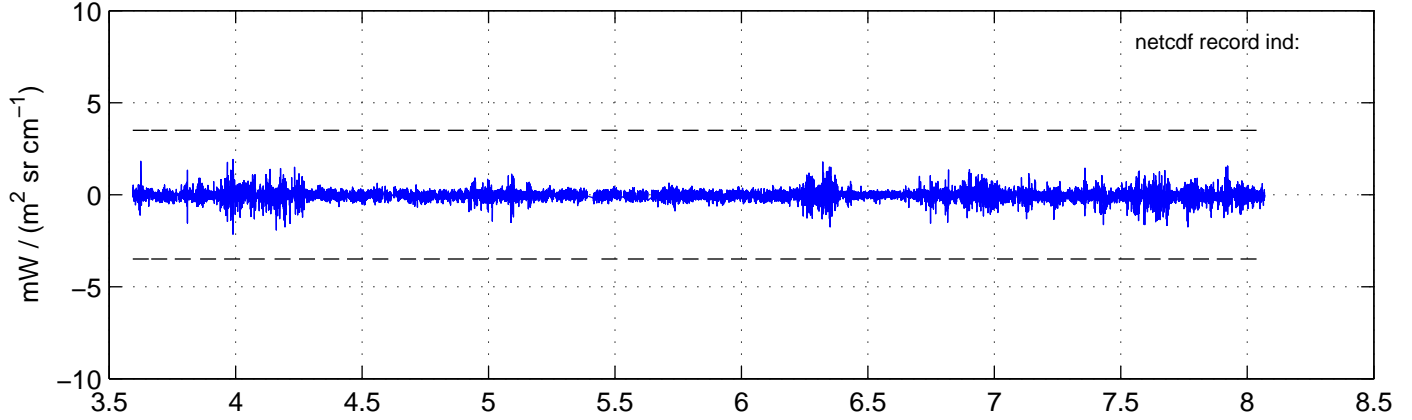

sh130816 Mean IMAG Calibrated Radiance 895.00 – 900.00, good segments

sh130816 Mean IMAG Calibrated Radiance 1093.00 – 1097.00, good segments

sh130816 Mean IMAG Calibrated Radiance 2000.00 – 2025.00, good segments

SEGMENT