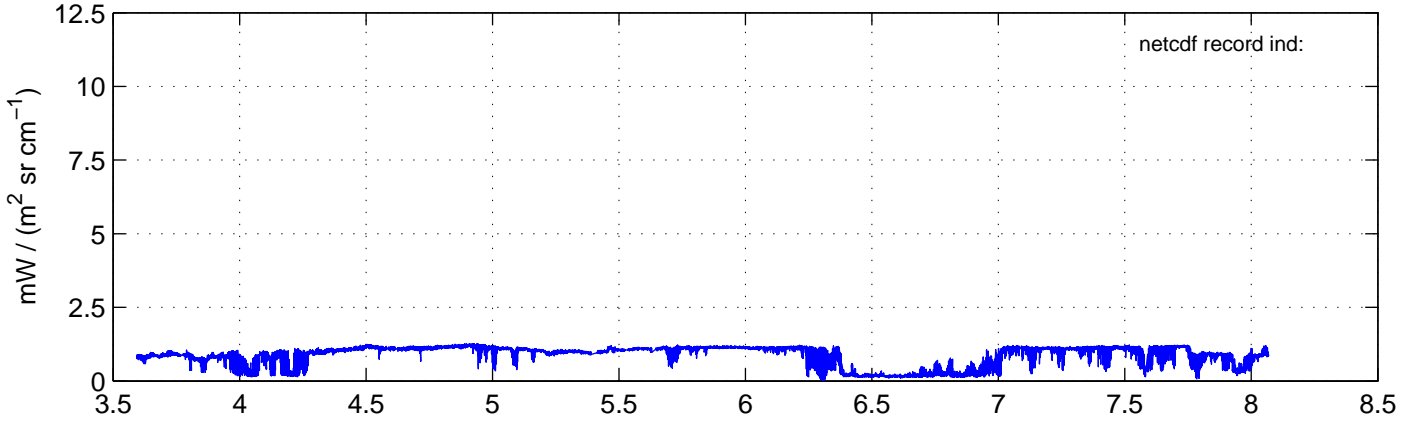

sh130816 Mean Radiance 895.00 – 900.00, good segments

sh130816 Mean Radiance 1093.00 – 1097.00, good segments

sh130816 Mean Radiance 2500.00 – 2510.00, good segments

SEGMENT