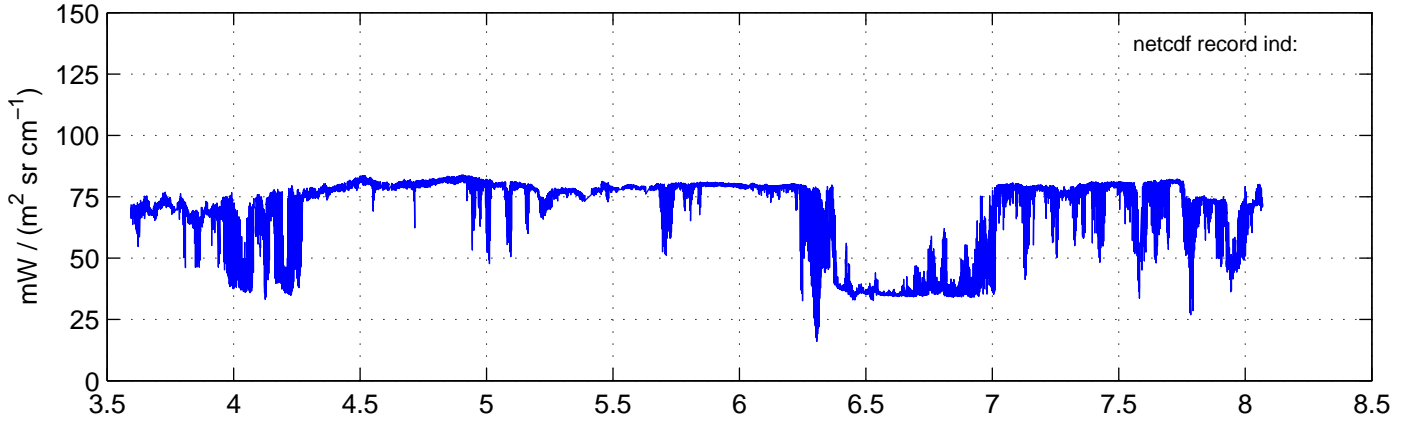

sh130816 Mean Radiance 895.00 – 900.00, good segments

sh130816 Mean Radiance 1093.00 – 1097.00, good segments

sh130816 Mean Radiance 2500.00 – 2510.00, good segments

SEGMENT