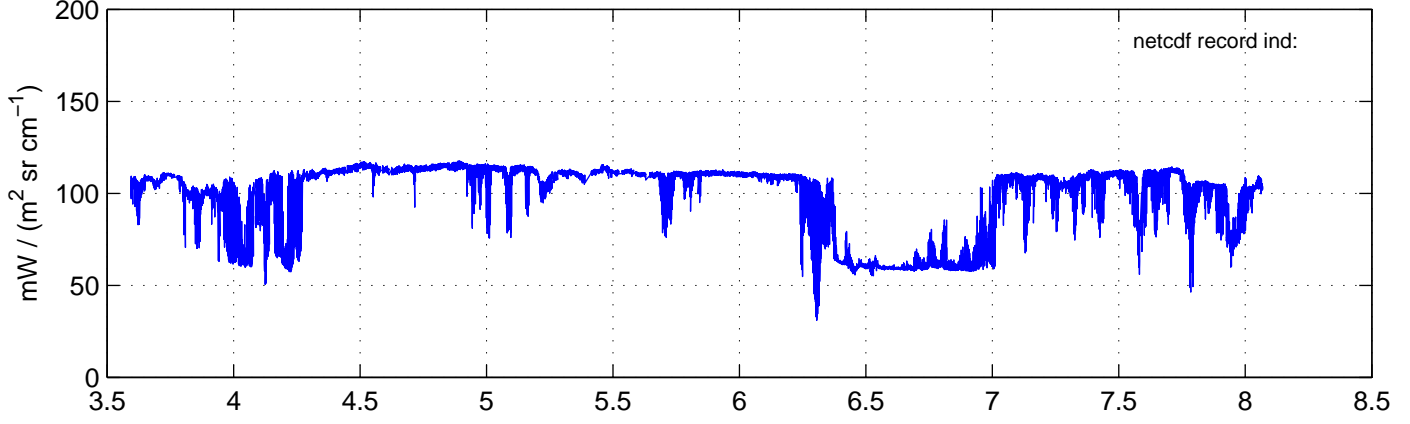

sh130816 Mean Radiance 895.00 – 900.00, good segments

sh130816 Mean Radiance 1093.00 – 1097.00, good segments

sh130816 Mean Radiance 2500.00 – 2510.00, good segments

SEGMENT