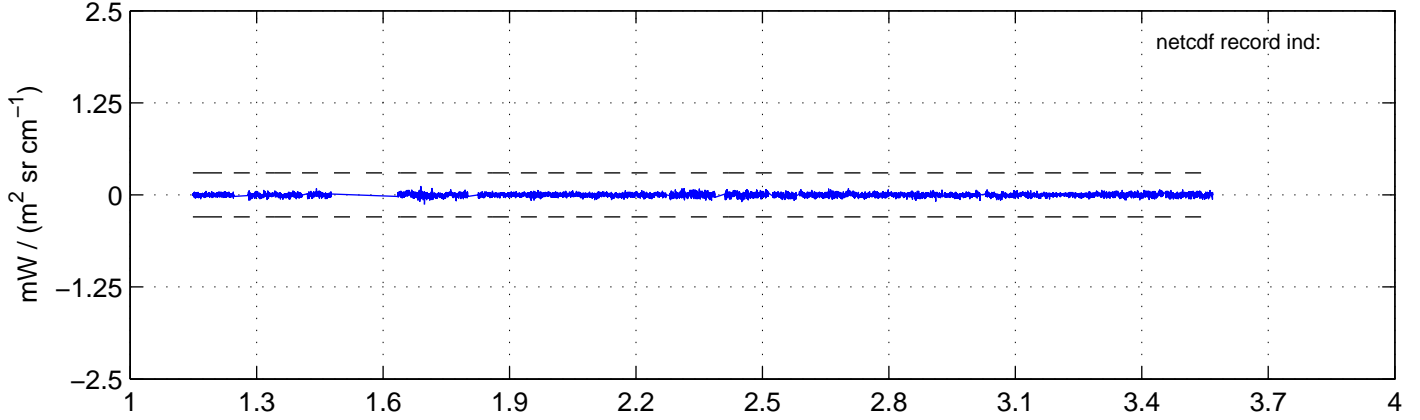

sh130816 Mean IMAG Calibrated Radiance 895.00 – 900.00, good segments

sh130816 Mean IMAG Calibrated Radiance 1093.00 – 1097.00, good segments

sh130816 Mean IMAG Calibrated Radiance 2000.00 – 2025.00, good segments

SEGMENT