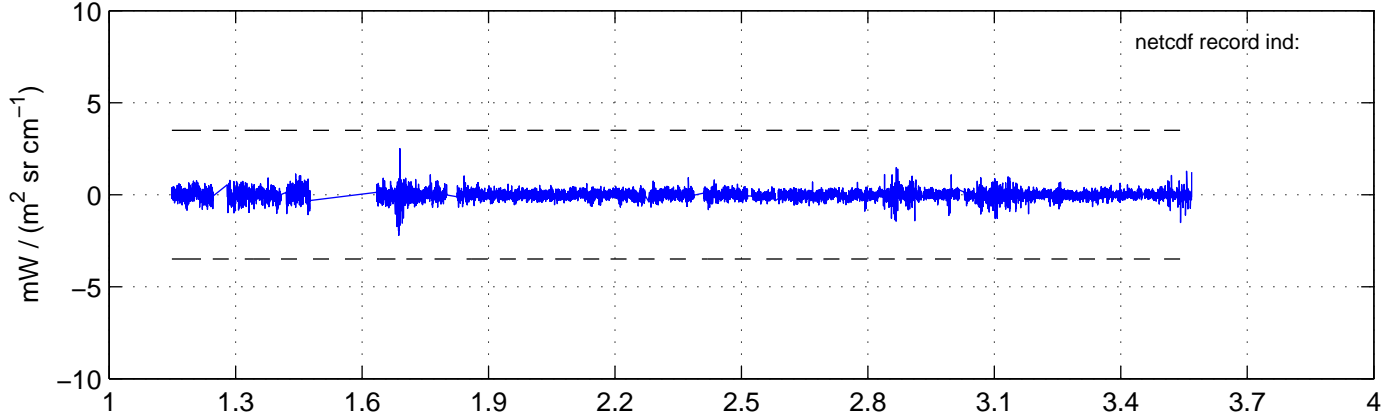

sh130816 Mean IMAG Calibrated Radiance 895.00 – 900.00, good segments

sh130816 Mean IMAG Calibrated Radiance 1093.00 – 1097.00, good segments

sh130816 Mean IMAG Calibrated Radiance 2000.00 – 2025.00, good segments

SEGMENT