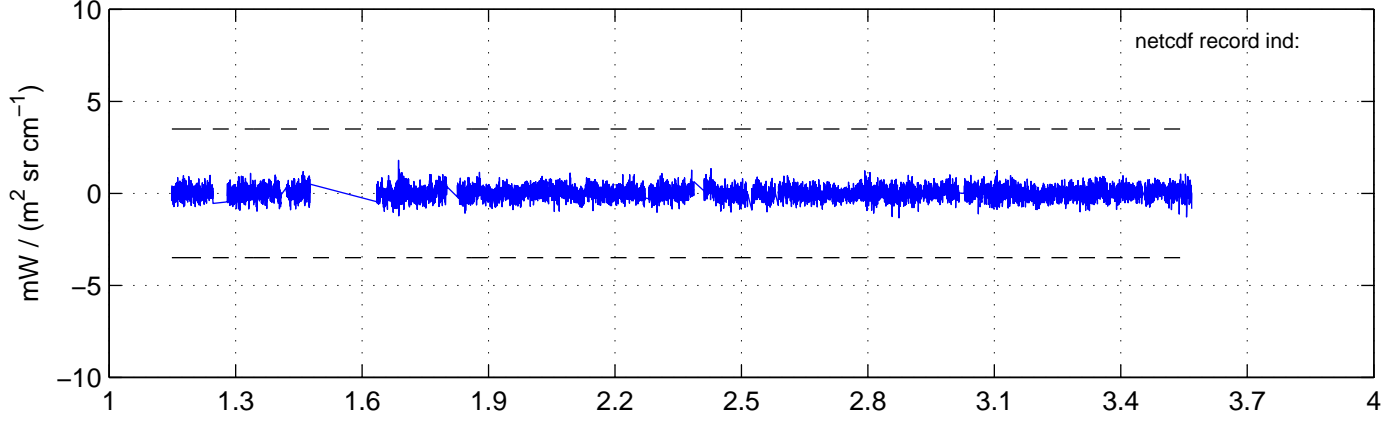

sh130816 Mean IMAG Calibrated Radiance 895.00 – 900.00, good segments

sh130816 Mean IMAG Calibrated Radiance 1093.00 – 1097.00, good segments

sh130816 Mean IMAG Calibrated Radiance 2000.00 – 2025.00, good segments

SEGMENT