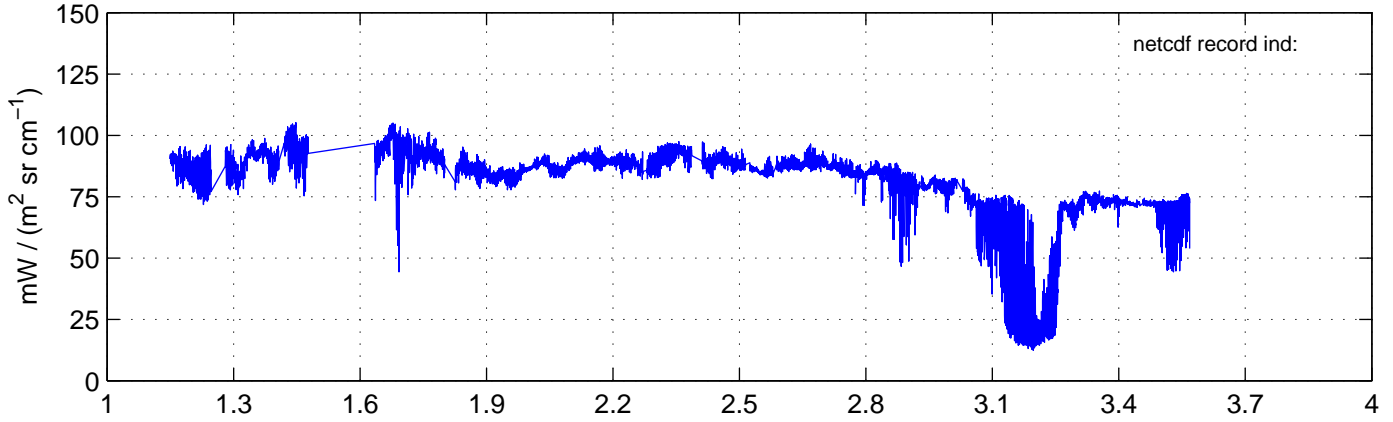

sh130816 Mean Radiance 895.00 – 900.00, good segments

sh130816 Mean Radiance 1093.00 – 1097.00, good segments

sh130816 Mean Radiance 2500.00 – 2510.00, good segments

SEGMENT