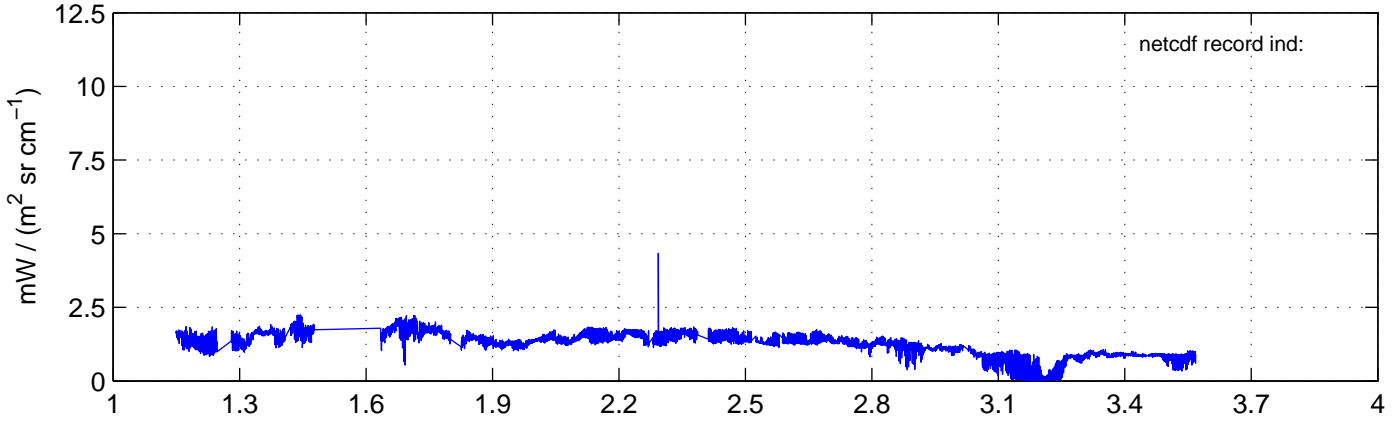

sh130816 Mean Radiance 895.00 – 900.00, good segments

sh130816 Mean Radiance 1093.00 – 1097.00, good segments

sh130816 Mean Radiance 2500.00 – 2510.00, good segments

SEGMENT