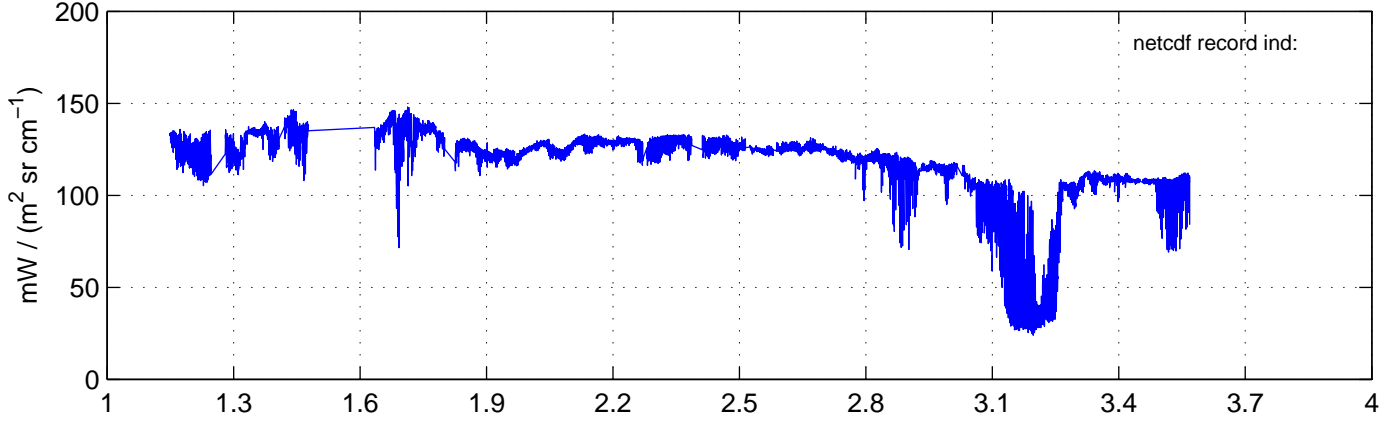

sh130816 Mean Radiance 895.00 – 900.00, good segments

sh130816 Mean Radiance 1093.00 – 1097.00, good segments

sh130816 Mean Radiance 2500.00 – 2510.00, good segments

SEGMENT