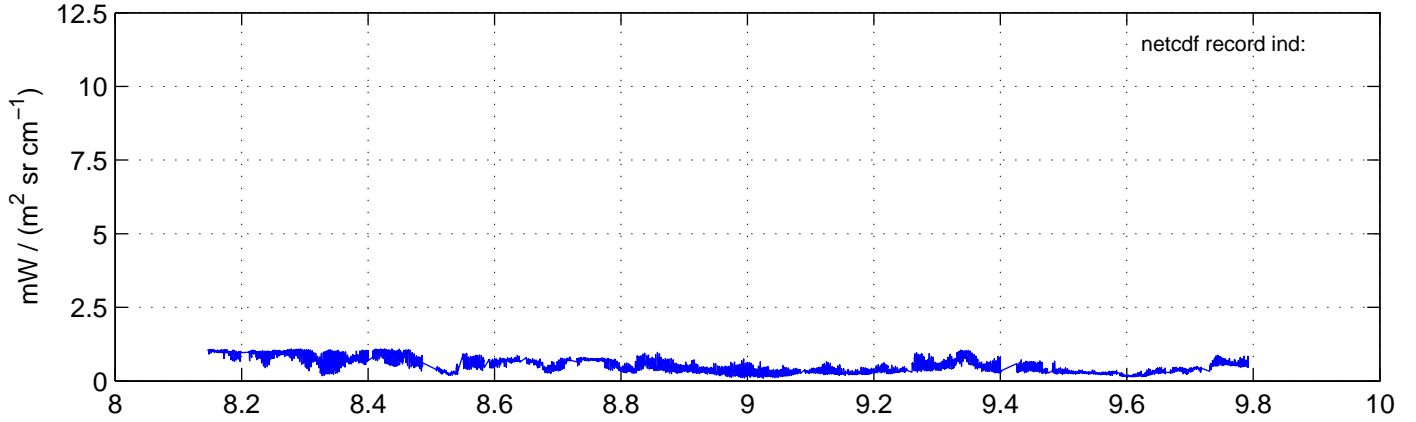

sh130816 Mean Radiance 895.00 – 900.00, good segments

sh130816 Mean Radiance 1093.00 – 1097.00, good segments

sh130816 Mean Radiance 2500.00 – 2510.00, good segments

SEGMENT