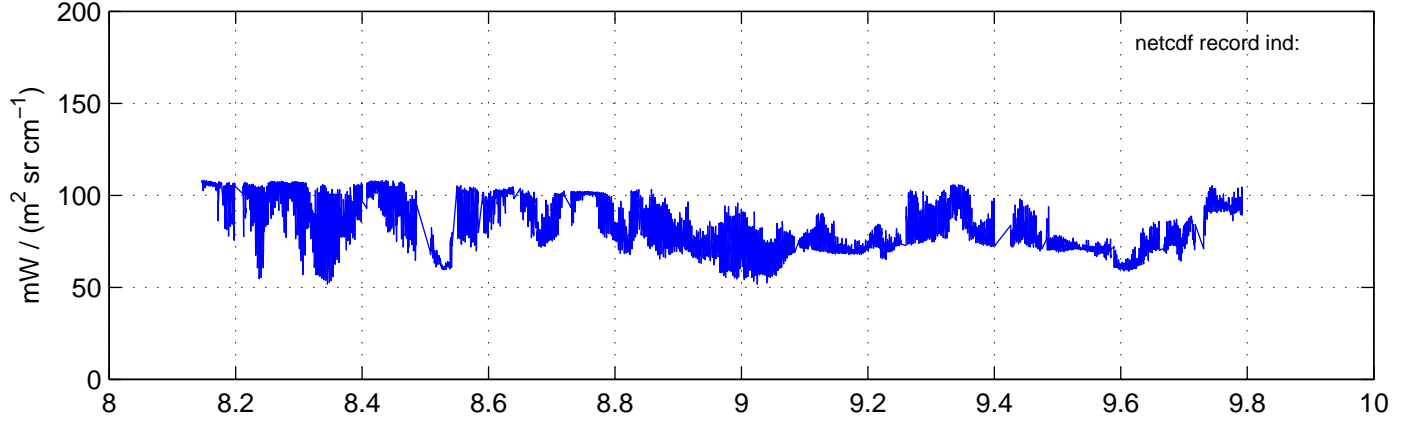

sh130816 Mean Radiance 895.00 – 900.00, good segments

sh130816 Mean Radiance 1093.00 – 1097.00, good segments

sh130816 Mean Radiance 2500.00 – 2510.00, good segments

SEGMENT