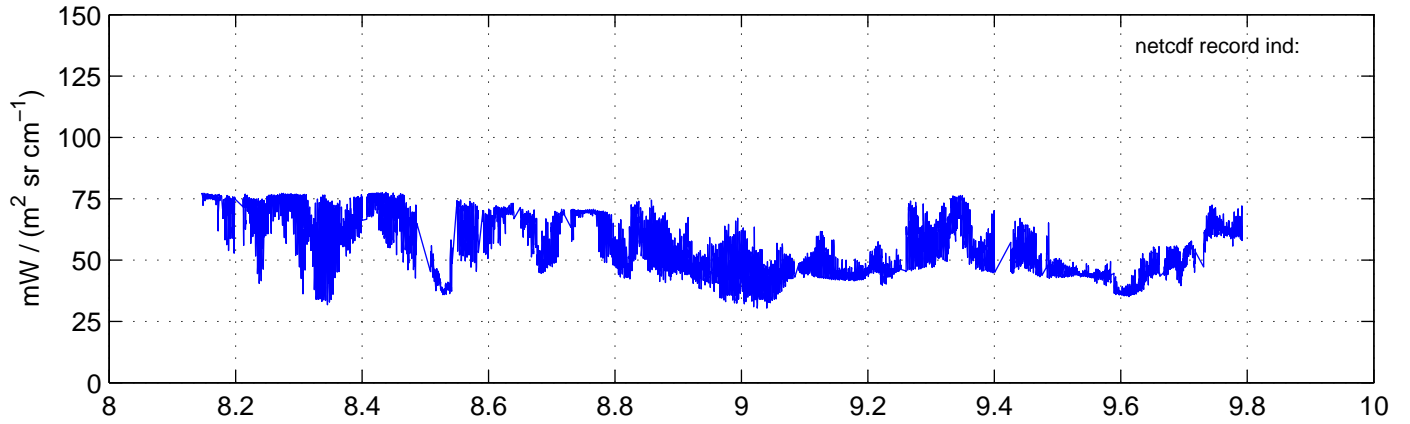

sh130816 Mean Radiance 895.00 – 900.00, good segments

sh130816 Mean Radiance 1093.00 – 1097.00, good segments

sh130816 Mean Radiance 2500.00 – 2510.00, good segments

SEGMENT