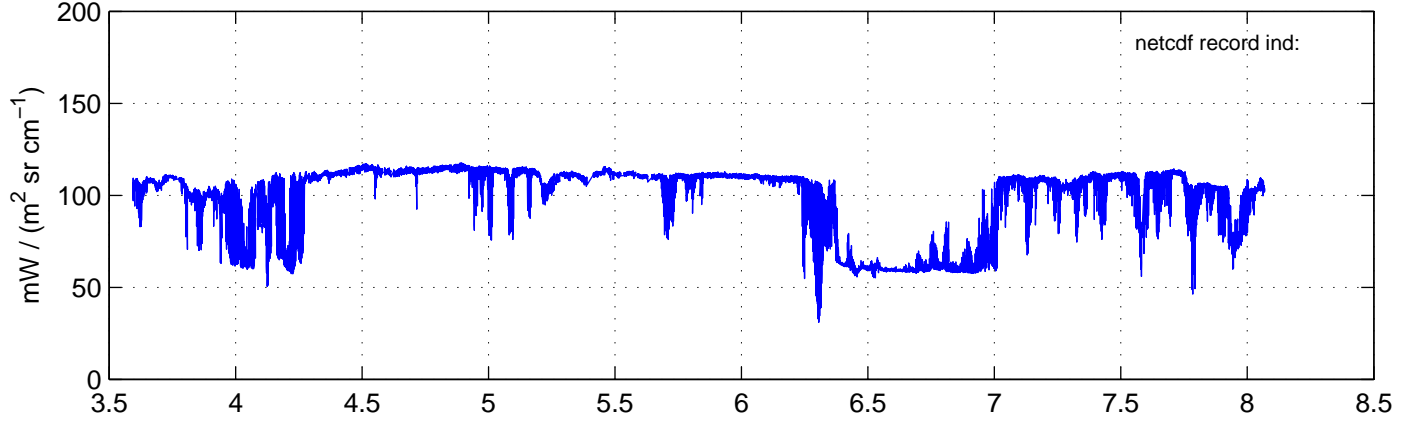

sh130816 Mean Radiance 895.00 – 900.00, good segments

sh130816 Mean Radiance 1093.00 – 1097.00, good segments

sh130816 Mean Radiance 2500.00 – 2510.00, good segments

SEGMENT