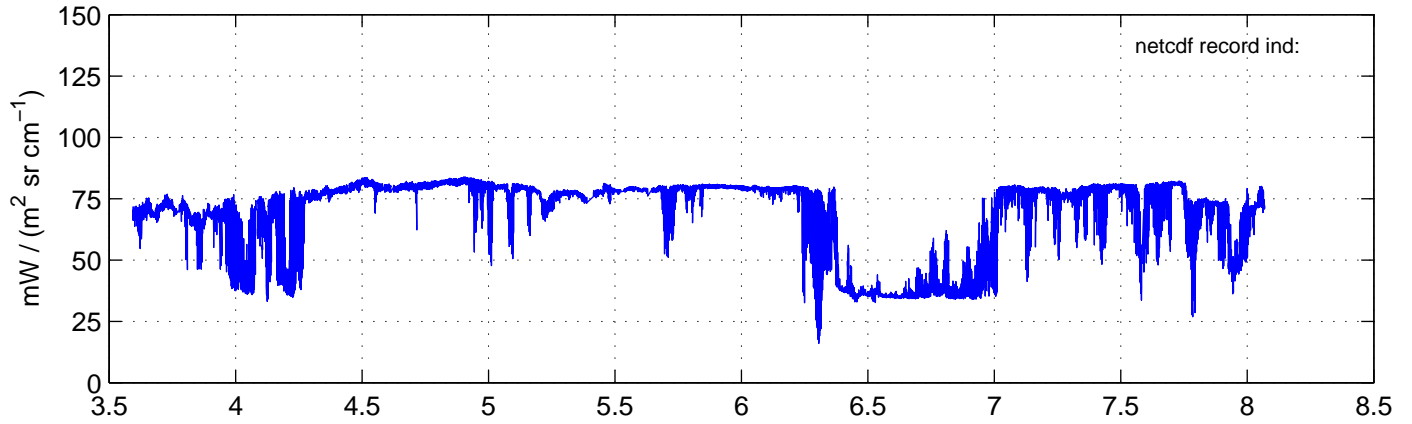

sh130816 Mean Radiance 895.00 – 900.00, good segments

sh130816 Mean Radiance 1093.00 – 1097.00, good segments

sh130816 Mean Radiance 2500.00 – 2510.00, good segments

SEGMENT