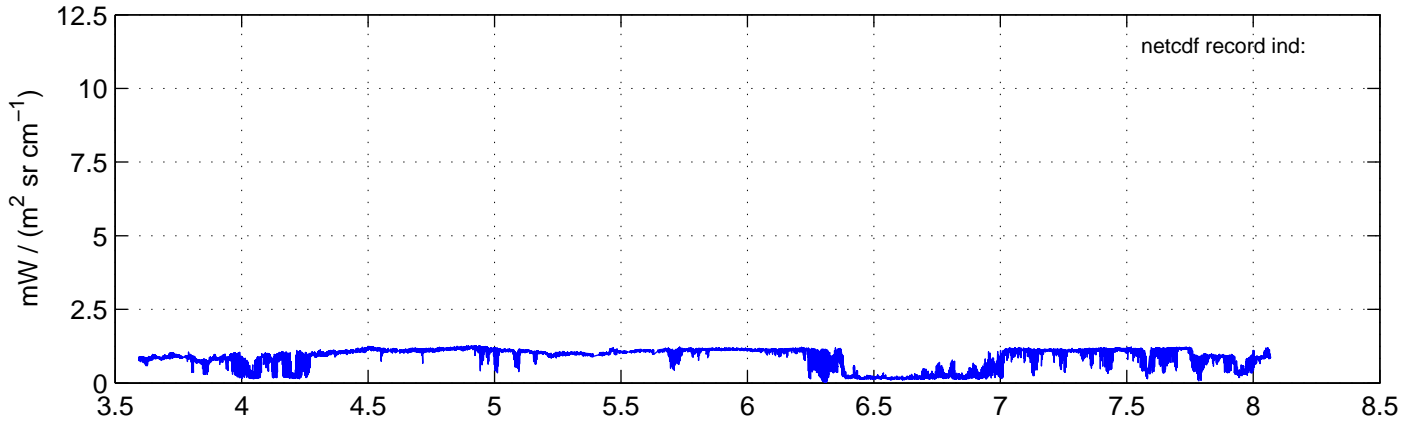

sh130816 Mean Radiance 895.00 – 900.00, good segments

sh130816 Mean Radiance 1093.00 – 1097.00, good segments

sh130816 Mean Radiance 2500.00 – 2510.00, good segments

SEGMENT