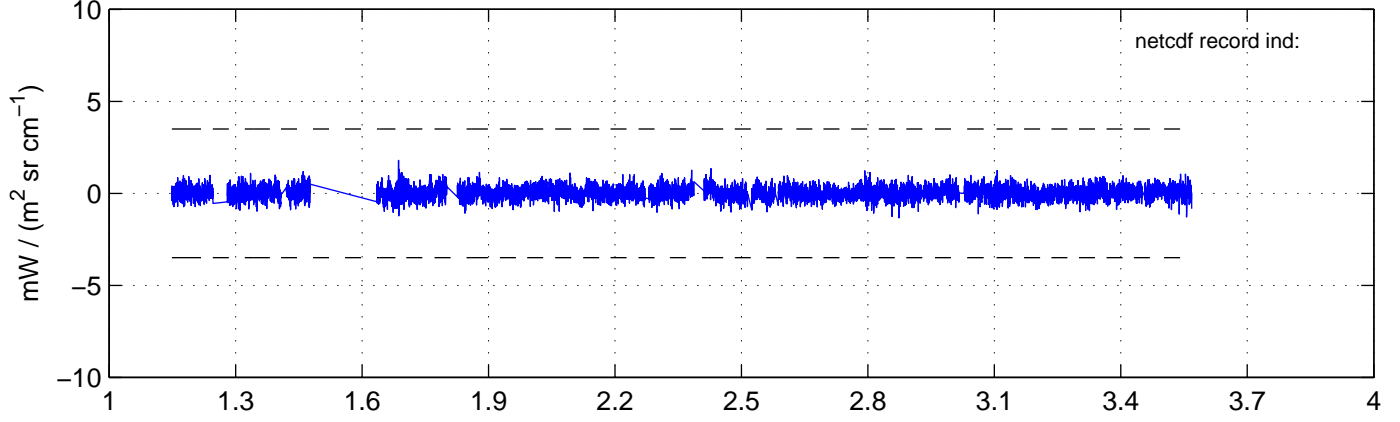

sh130816 Mean IMAG Calibrated Radiance 895.00 – 900.00, good segments

sh130816 Mean IMAG Calibrated Radiance 1093.00 – 1097.00, good segments

sh130816 Mean IMAG Calibrated Radiance 2000.00 – 2025.00, good segments

SEGMENT