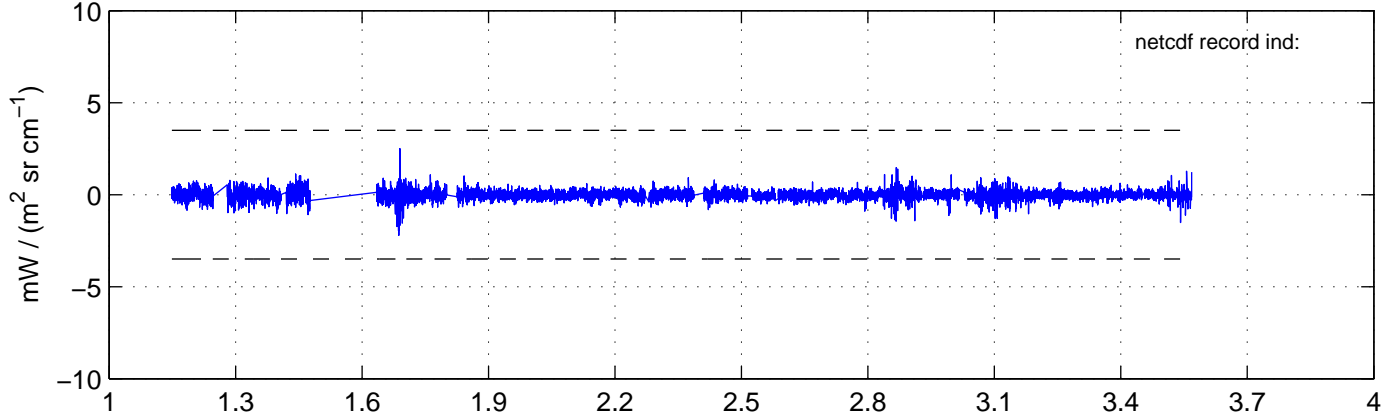

sh130816 Mean IMAG Calibrated Radiance 895.00 – 900.00, good segments

sh130816 Mean IMAG Calibrated Radiance 1093.00 – 1097.00, good segments

sh130816 Mean IMAG Calibrated Radiance 2000.00 – 2025.00, good segments

SEGMENT