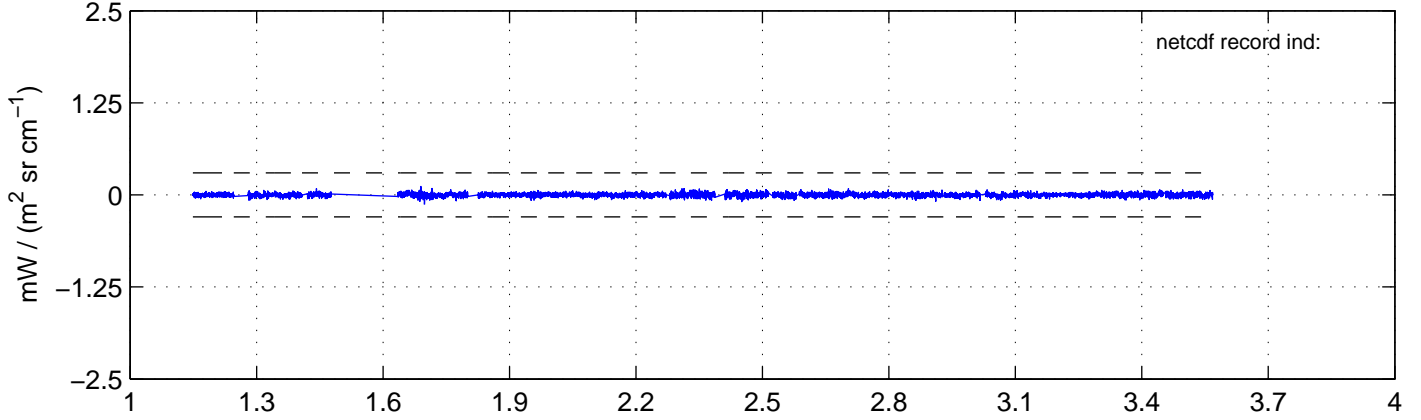

sh130816 Mean IMAG Calibrated Radiance 895.00 – 900.00, good segments

sh130816 Mean IMAG Calibrated Radiance 1093.00 – 1097.00, good segments

sh130816 Mean IMAG Calibrated Radiance 2000.00 – 2025.00, good segments

SEGMENT