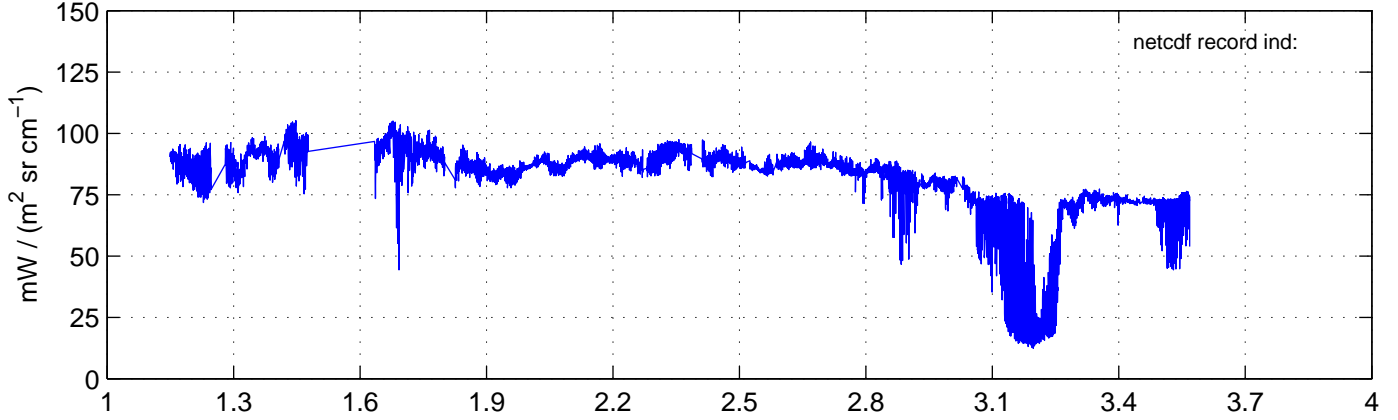

sh130816 Mean Radiance 895.00 – 900.00, good segments

sh130816 Mean Radiance 1093.00 – 1097.00, good segments

sh130816 Mean Radiance 2500.00 – 2510.00, good segments

SEGMENT