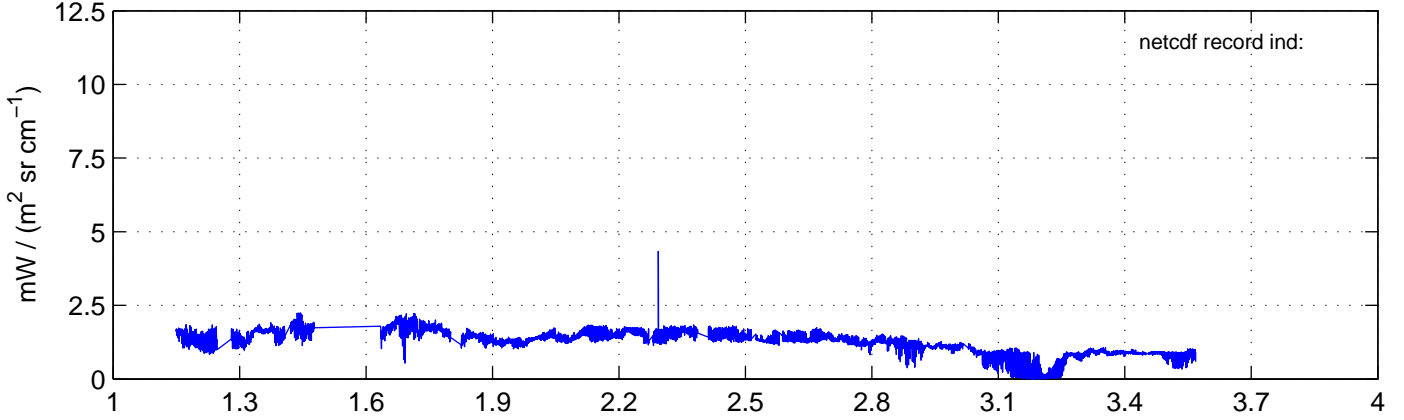

sh130816 Mean Radiance 895.00 – 900.00, good segments

sh130816 Mean Radiance 1093.00 – 1097.00, good segments

sh130816 Mean Radiance 2500.00 – 2510.00, good segments

SEGMENT