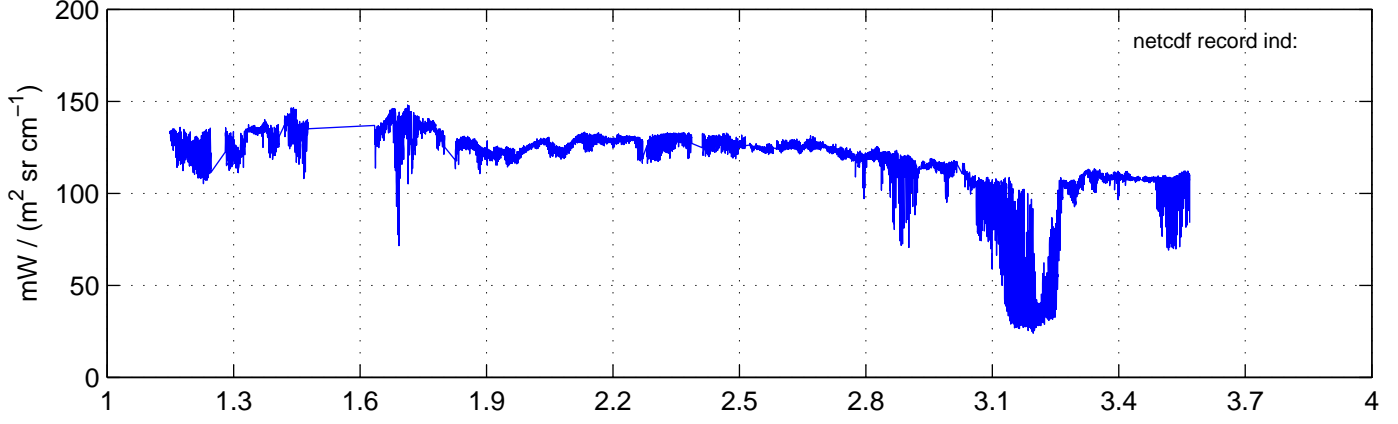

sh130816 Mean Radiance 895.00 – 900.00, good segments

sh130816 Mean Radiance 1093.00 – 1097.00, good segments

sh130816 Mean Radiance 2500.00 – 2510.00, good segments

SEGMENT