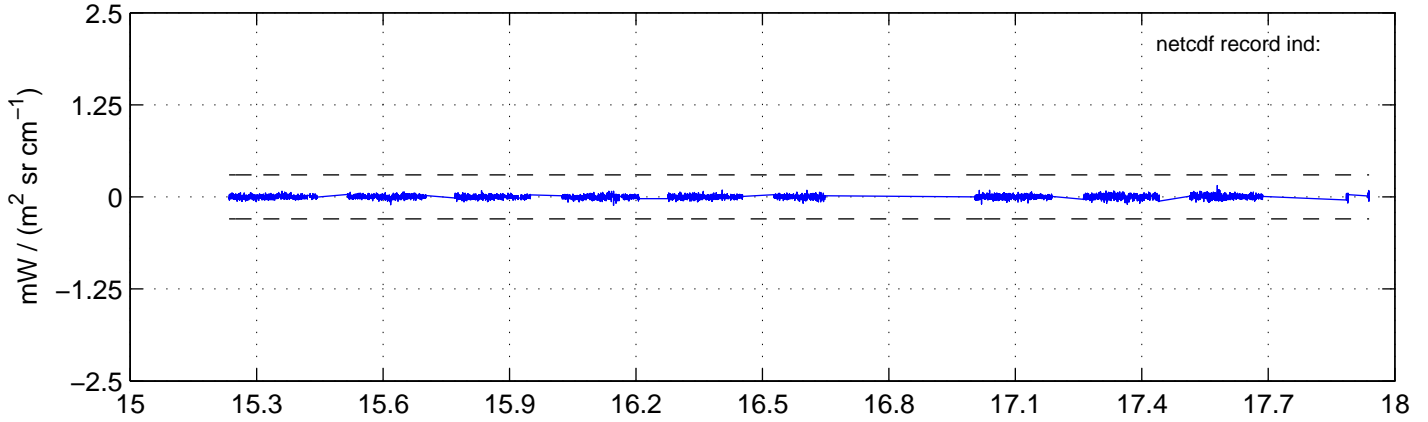

sh130801 Mean IMAG Calibrated Radiance 895.00 – 900.00, good segments

sh130801 Mean IMAG Calibrated Radiance 1093.00 – 1097.00, good segments

sh130801 Mean IMAG Calibrated Radiance 2000.00 – 2025.00, good segments

SEGMENT