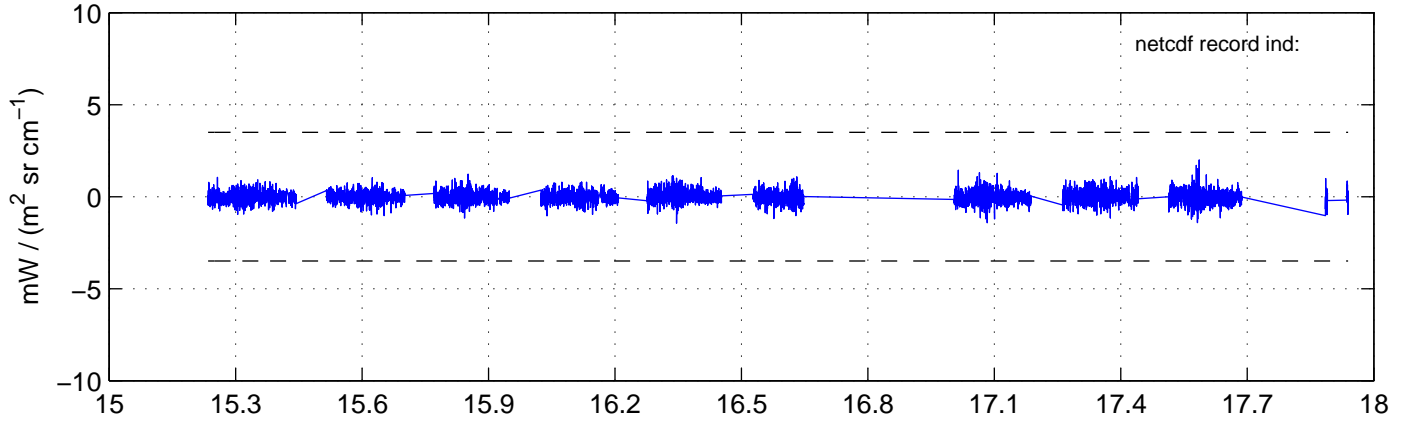

sh130801 Mean IMAG Calibrated Radiance 895.00 – 900.00, good segments

sh130801 Mean IMAG Calibrated Radiance 1093.00 – 1097.00, good segments

sh130801 Mean IMAG Calibrated Radiance 2000.00 – 2025.00, good segments

SEGMENT