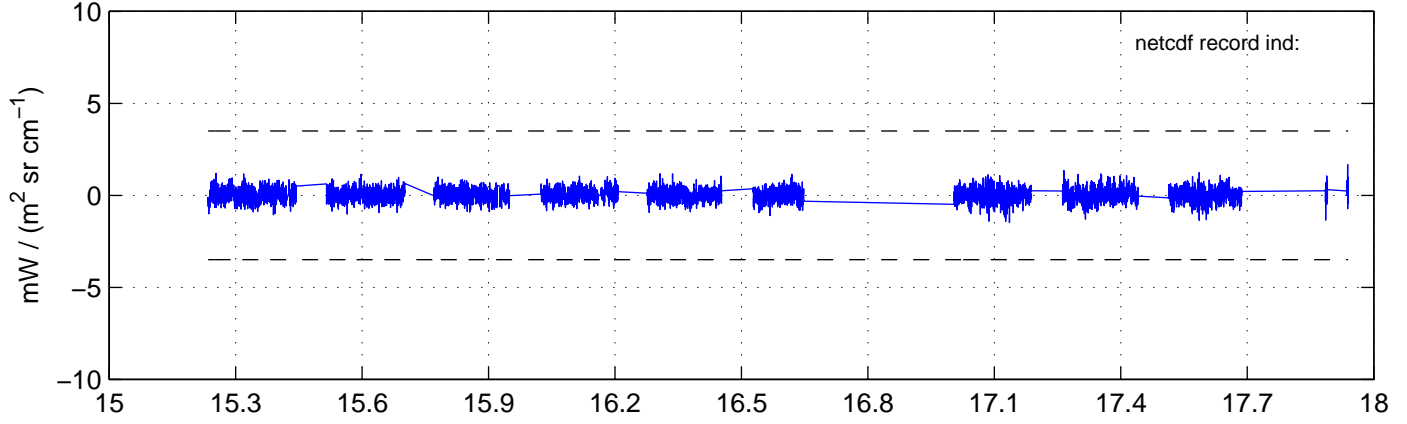

sh130801 Mean IMAG Calibrated Radiance 895.00 – 900.00, good segments

sh130801 Mean IMAG Calibrated Radiance 1093.00 – 1097.00, good segments

sh130801 Mean IMAG Calibrated Radiance 2000.00 – 2025.00, good segments

SEGMENT