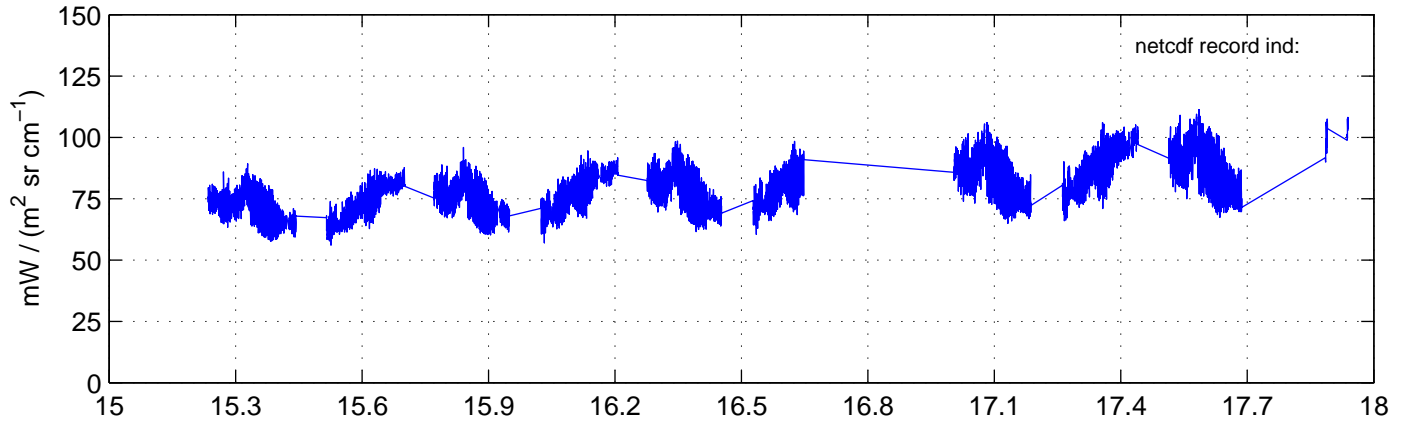

sh130801 Mean Radiance 895.00 – 900.00, good segments

sh130801 Mean Radiance 1093.00 – 1097.00, good segments

sh130801 Mean Radiance 2500.00 – 2510.00, good segments

SEGMENT