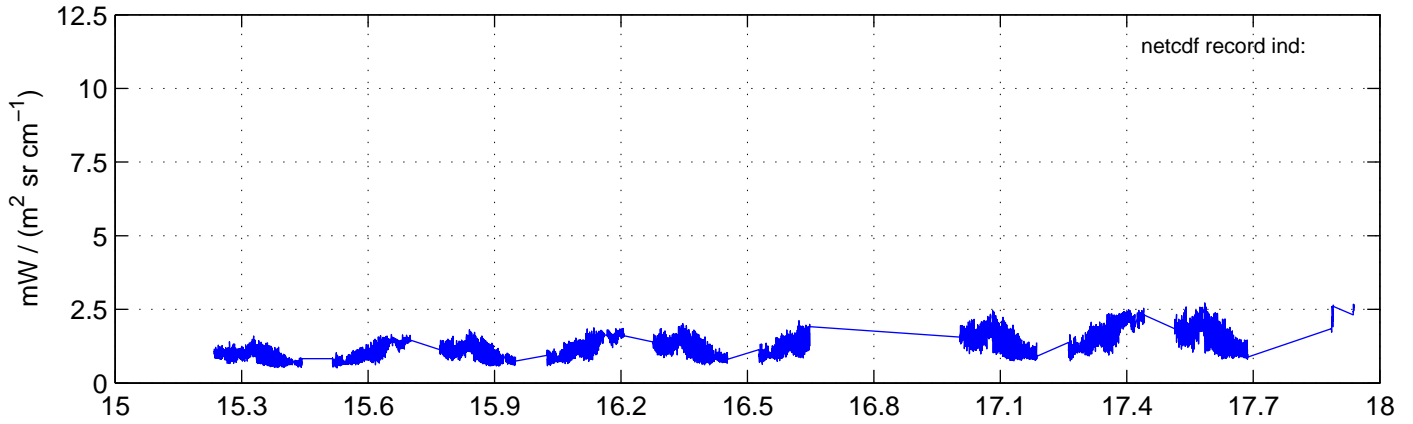

sh130801 Mean Radiance 895.00 – 900.00, good segments

sh130801 Mean Radiance 1093.00 – 1097.00, good segments

sh130801 Mean Radiance 2500.00 – 2510.00, good segments

SEGMENT