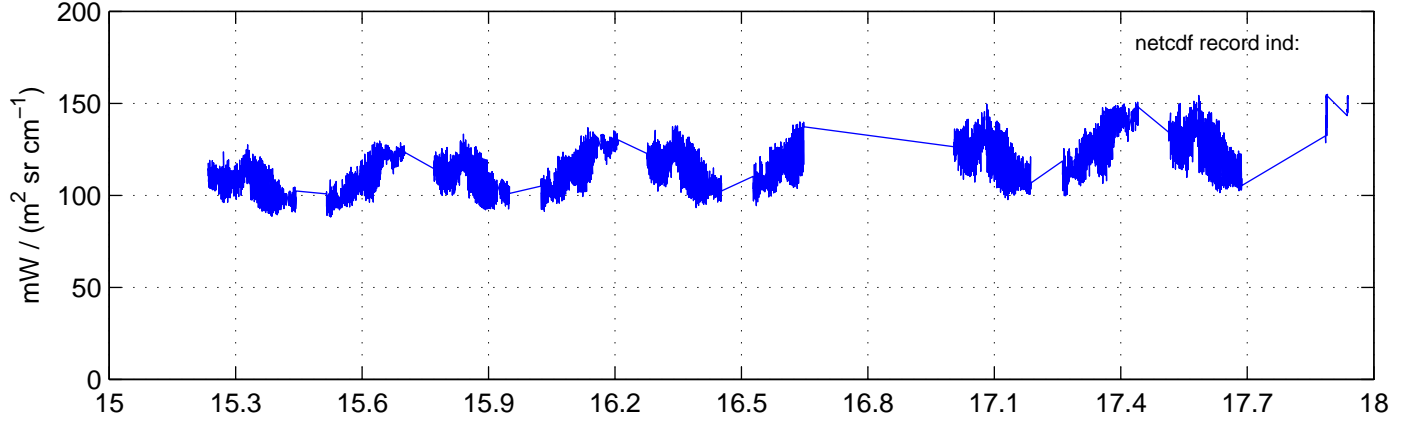

sh130801 Mean Radiance 895.00 – 900.00, good segments

sh130801 Mean Radiance 1093.00 – 1097.00, good segments

sh130801 Mean Radiance 2500.00 – 2510.00, good segments

SEGMENT