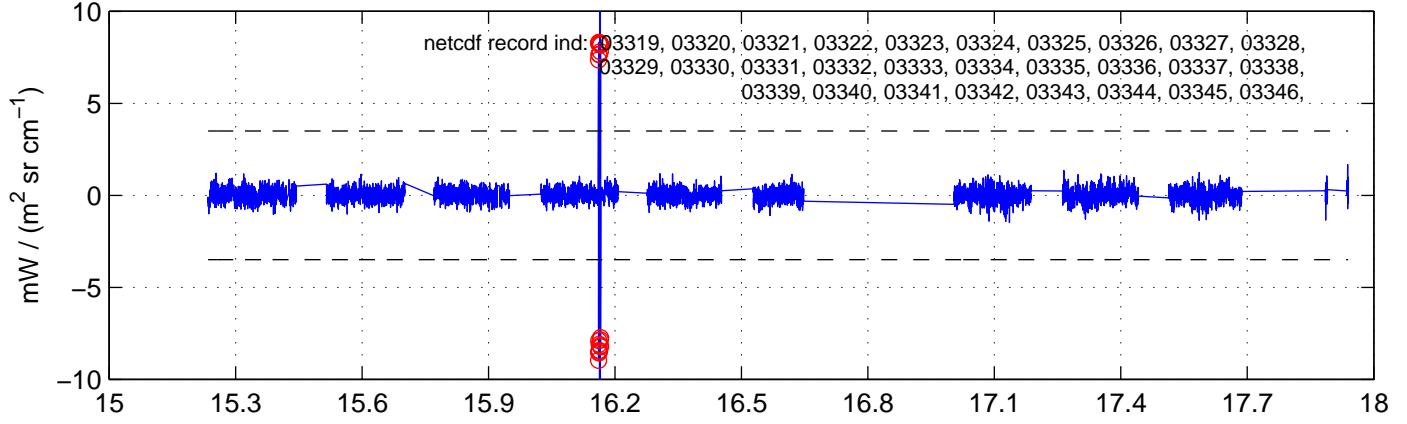

sh130801 Mean IMAG Calibrated Radiance 895.00 – 900.00, good segments

sh130801 Mean IMAG Calibrated Radiance 1093.00 – 1097.00, good segments

sh130801 Mean IMAG Calibrated Radiance 2000.00 – 2025.00, good segments

SEGMENT