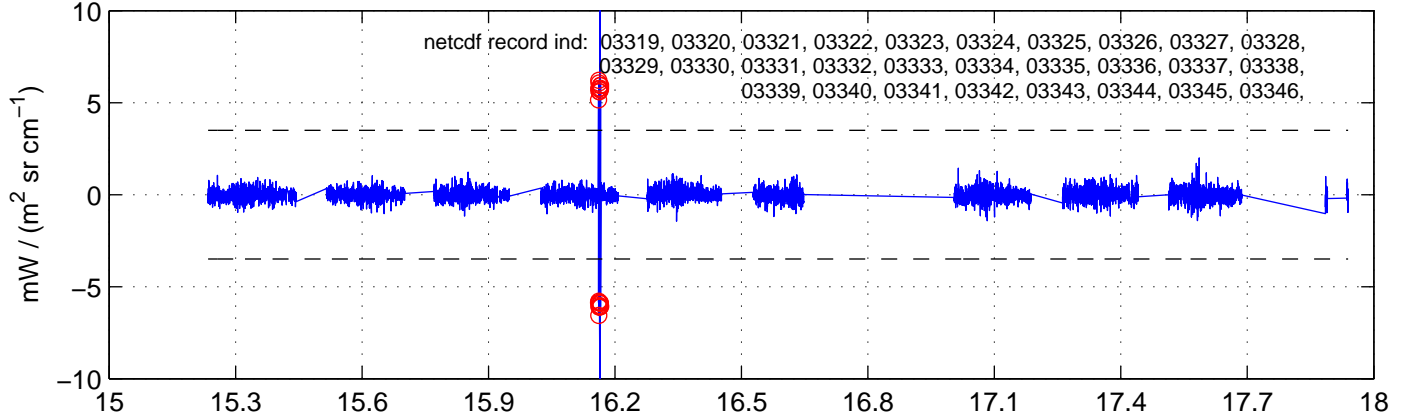

sh130801 Mean IMAG Calibrated Radiance 895.00 – 900.00, good segments

sh130801 Mean IMAG Calibrated Radiance 1093.00 – 1097.00, good segments

sh130801 Mean IMAG Calibrated Radiance 2000.00 – 2025.00, good segments

SEGMENT