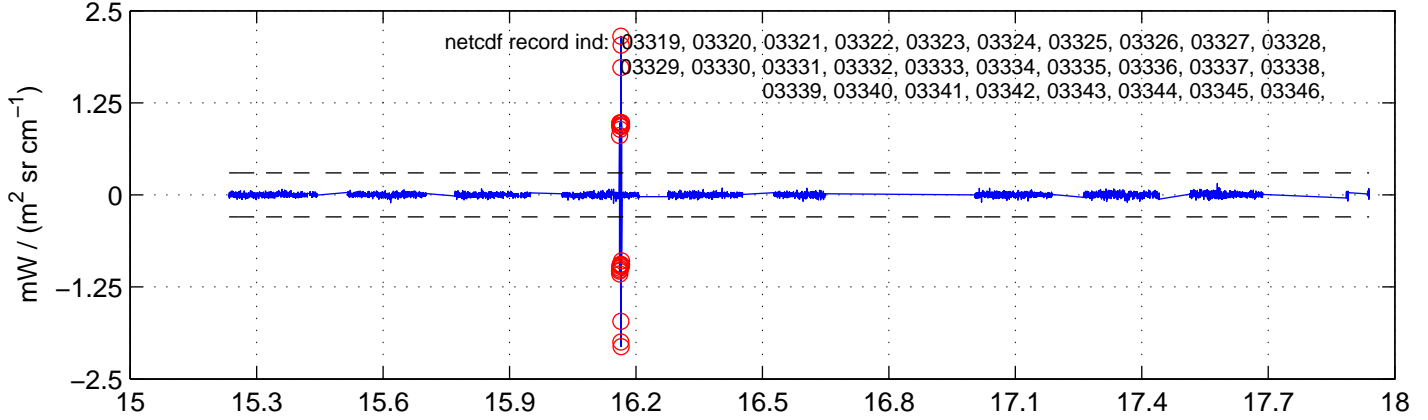

sh130801 Mean IMAG Calibrated Radiance 895.00 – 900.00, good segments

sh130801 Mean IMAG Calibrated Radiance 1093.00 – 1097.00, good segments

sh130801 Mean IMAG Calibrated Radiance 2000.00 – 2025.00, good segments

SEGMENT