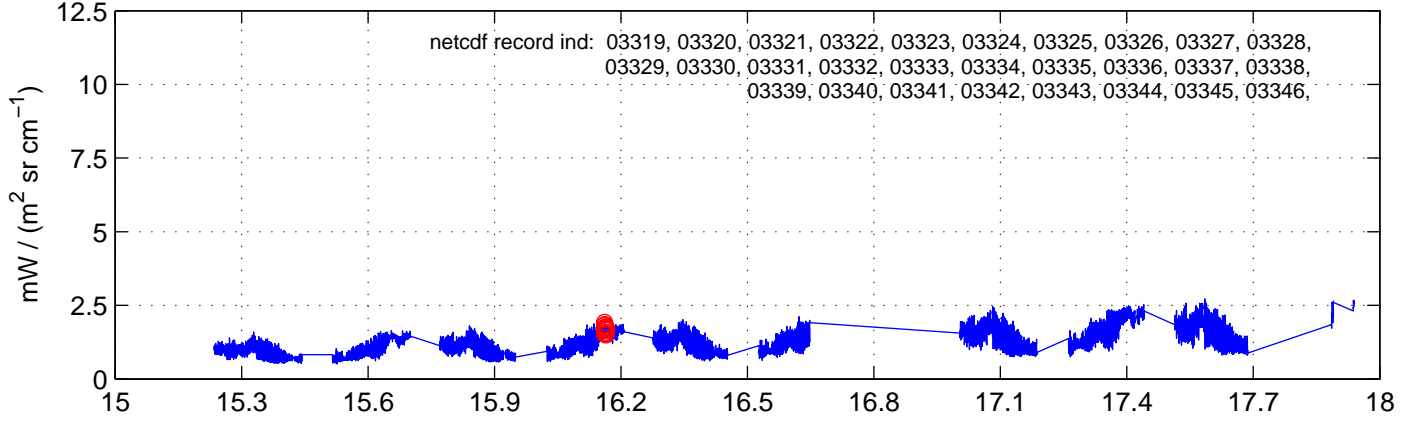

sh130801 Mean Radiance 895.00 – 900.00, good segments

sh130801 Mean Radiance 1093.00 – 1097.00, good segments

sh130801 Mean Radiance 2500.00 – 2510.00, good segments

SEGMENT