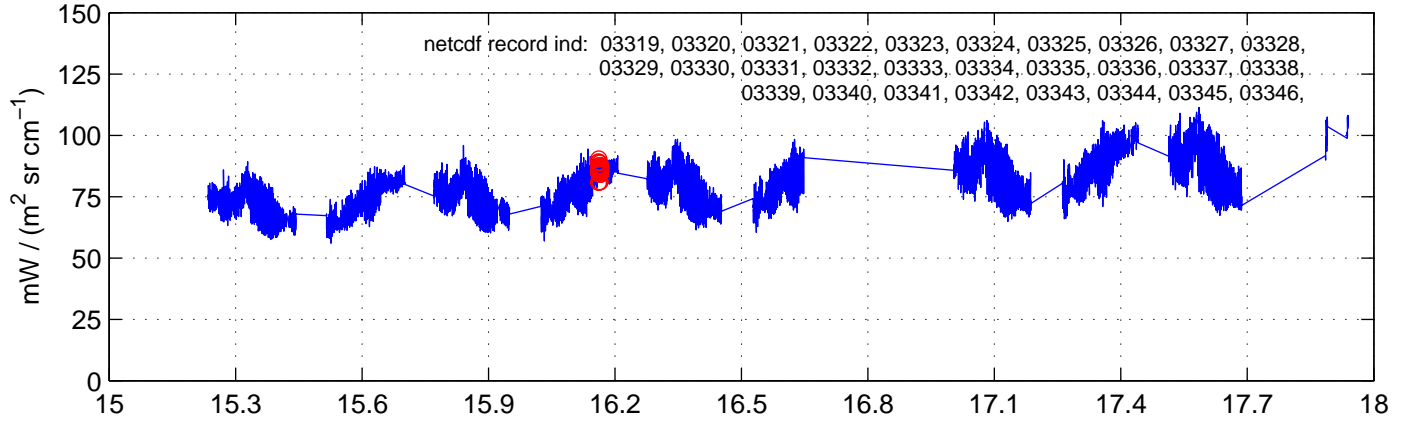

sh130801 Mean Radiance 895.00 – 900.00, good segments

sh130801 Mean Radiance 1093.00 – 1097.00, good segments

sh130801 Mean Radiance 2500.00 – 2510.00, good segments

SEGMENT