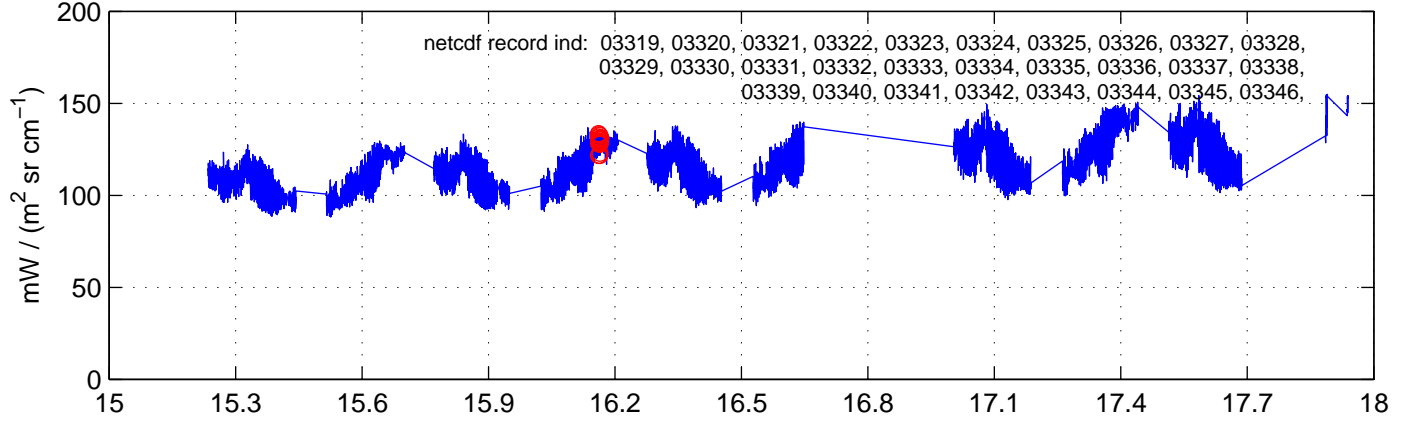

sh130801 Mean Radiance 895.00 – 900.00, good segments

sh130801 Mean Radiance 1093.00 – 1097.00, good segments

sh130801 Mean Radiance 2500.00 – 2510.00, good segments

SEGMENT