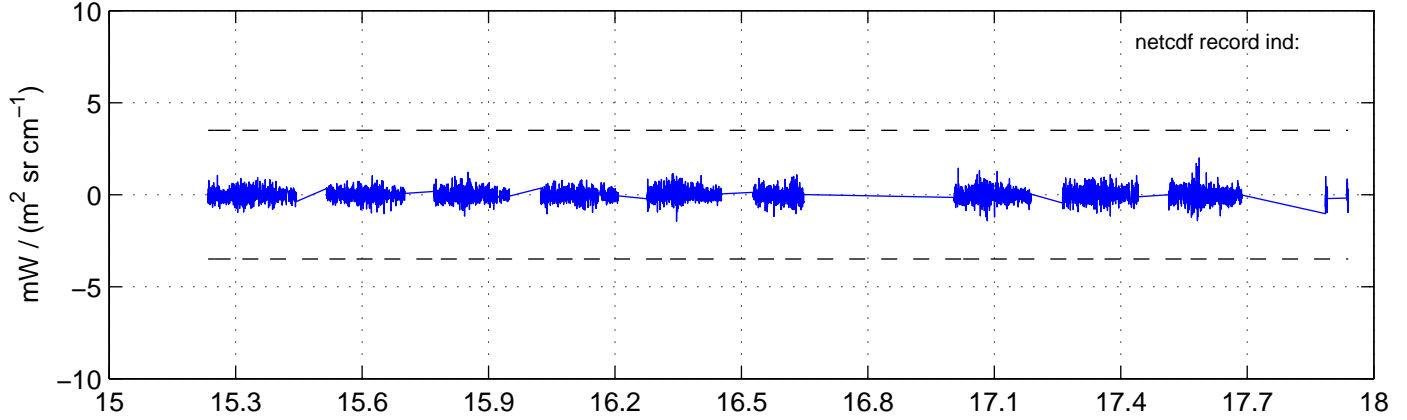

sh130801 Mean IMAG Calibrated Radiance 895.00 – 900.00, good segments

sh130801 Mean IMAG Calibrated Radiance 1093.00 – 1097.00, good segments

sh130801 Mean IMAG Calibrated Radiance 2000.00 – 2025.00, good segments

SEGMENT