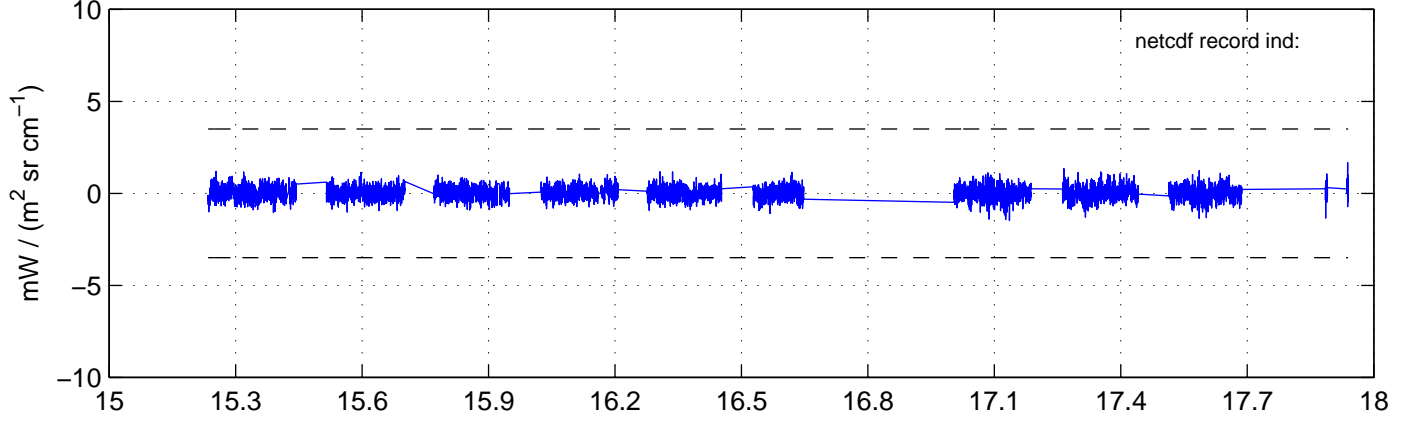

sh130801 Mean IMAG Calibrated Radiance 895.00 – 900.00, good segments

sh130801 Mean IMAG Calibrated Radiance 1093.00 – 1097.00, good segments

sh130801 Mean IMAG Calibrated Radiance 2000.00 – 2025.00, good segments

SEGMENT