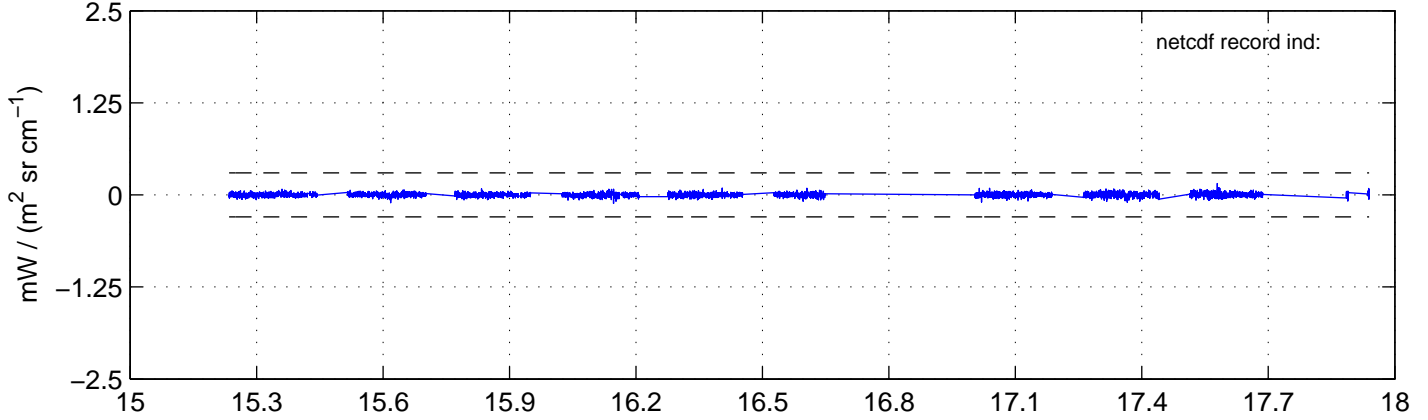

sh130801 Mean IMAG Calibrated Radiance 895.00 – 900.00, good segments

sh130801 Mean IMAG Calibrated Radiance 1093.00 – 1097.00, good segments

sh130801 Mean IMAG Calibrated Radiance 2000.00 – 2025.00, good segments

SEGMENT