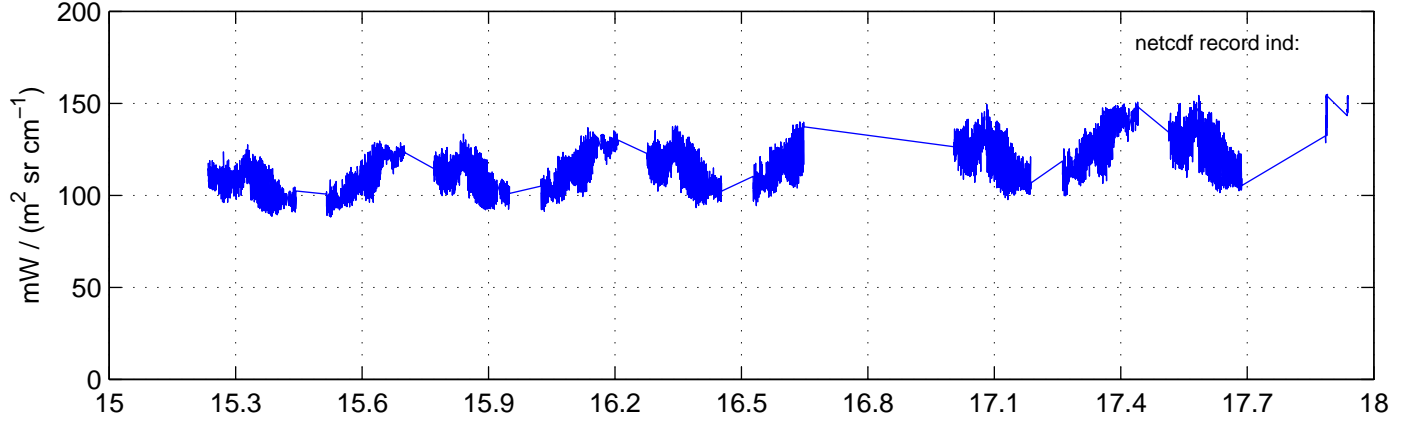

sh130801 Mean Radiance 895.00 – 900.00, good segments

sh130801 Mean Radiance 1093.00 – 1097.00, good segments

sh130801 Mean Radiance 2500.00 – 2510.00, good segments

SEGMENT