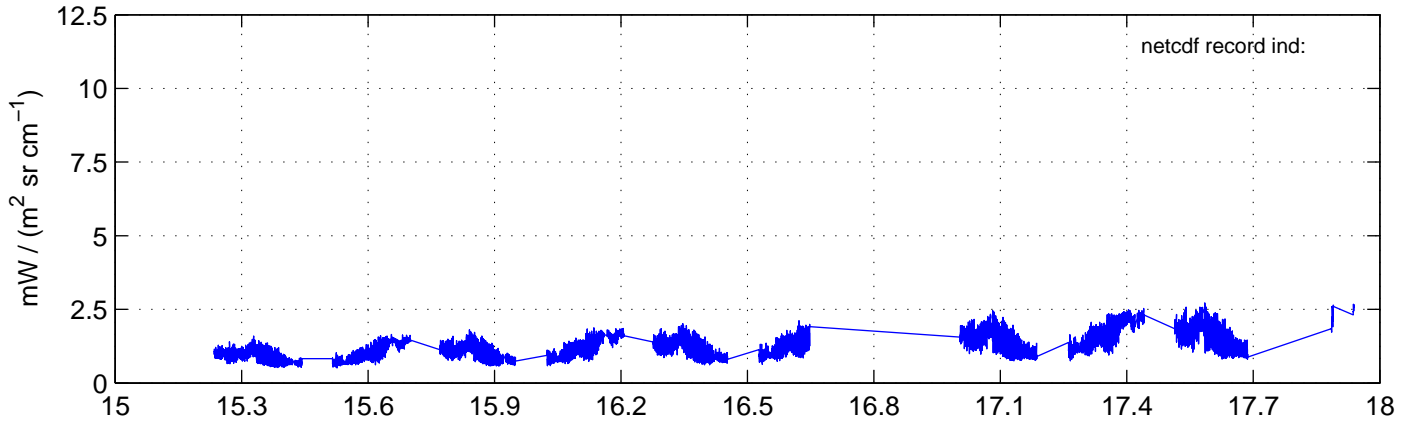

sh130801 Mean Radiance 895.00 – 900.00, good segments

sh130801 Mean Radiance 1093.00 – 1097.00, good segments

sh130801 Mean Radiance 2500.00 – 2510.00, good segments

SEGMENT