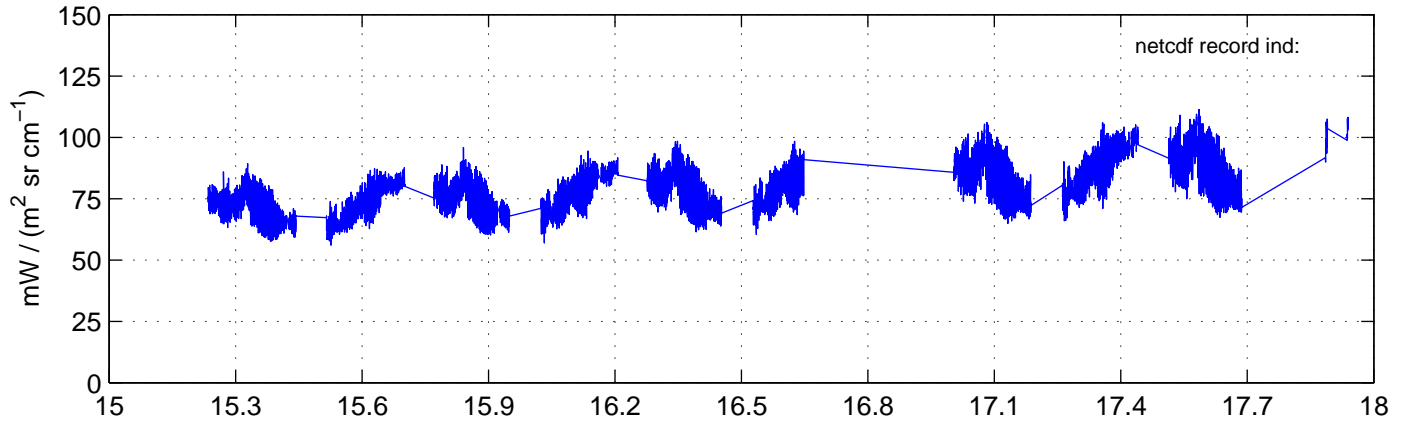

sh130801 Mean Radiance 895.00 – 900.00, good segments

sh130801 Mean Radiance 1093.00 – 1097.00, good segments

sh130801 Mean Radiance 2500.00 – 2510.00, good segments

SEGMENT