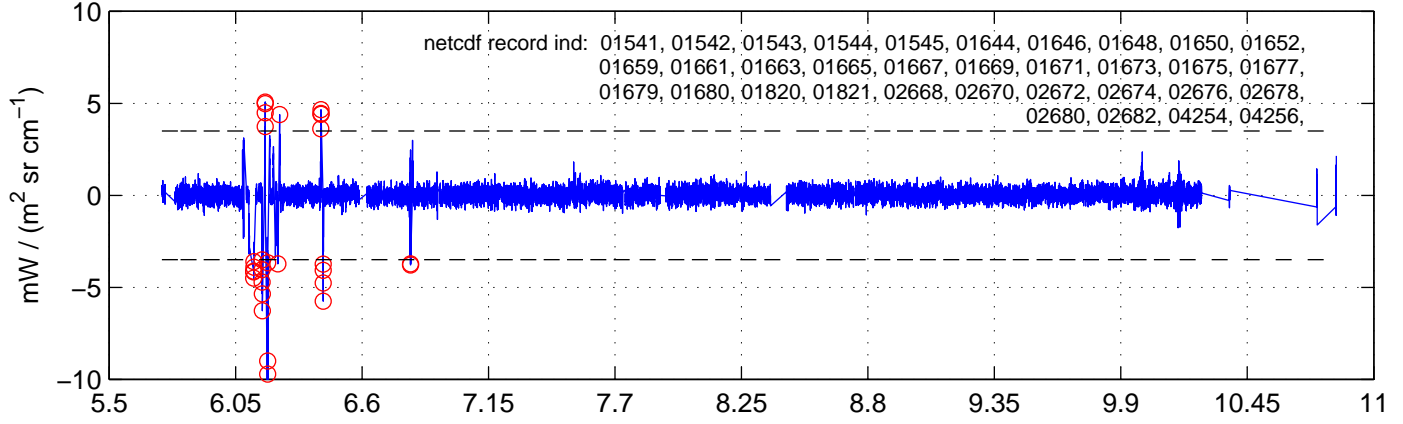

sh130530 Mean IMAG Calibrated Radiance 895.00 – 900.00, good segments

sh130530 Mean IMAG Calibrated Radiance 1093.00 – 1097.00, good segments

sh130530 Mean IMAG Calibrated Radiance 2000.00 – 2025.00, good segments

SEGMENT