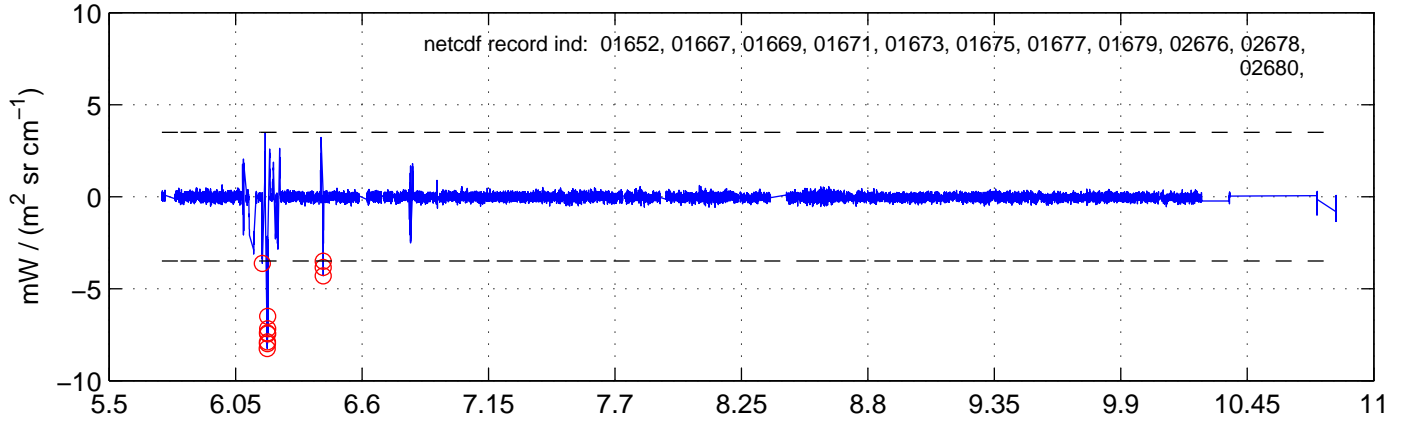

sh130530 Mean IMAG Calibrated Radiance 895.00 – 900.00, good segments

sh130530 Mean IMAG Calibrated Radiance 1093.00 – 1097.00, good segments

sh130530 Mean IMAG Calibrated Radiance 2000.00 – 2025.00, good segments

SEGMENT