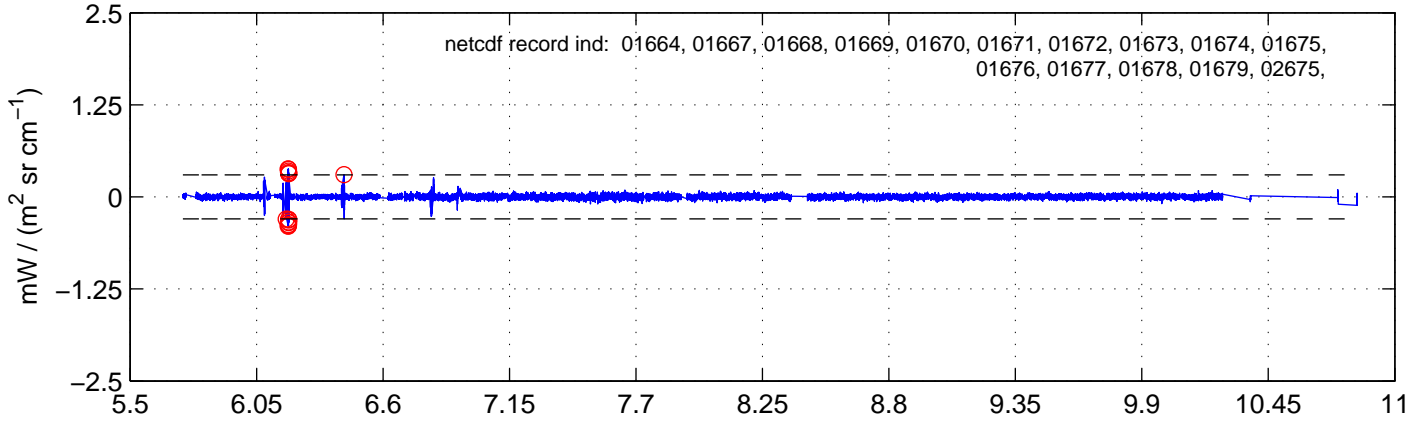

sh130530 Mean IMAG Calibrated Radiance 895.00 – 900.00, good segments

sh130530 Mean IMAG Calibrated Radiance 1093.00 – 1097.00, good segments

sh130530 Mean IMAG Calibrated Radiance 2000.00 – 2025.00, good segments

SEGMENT