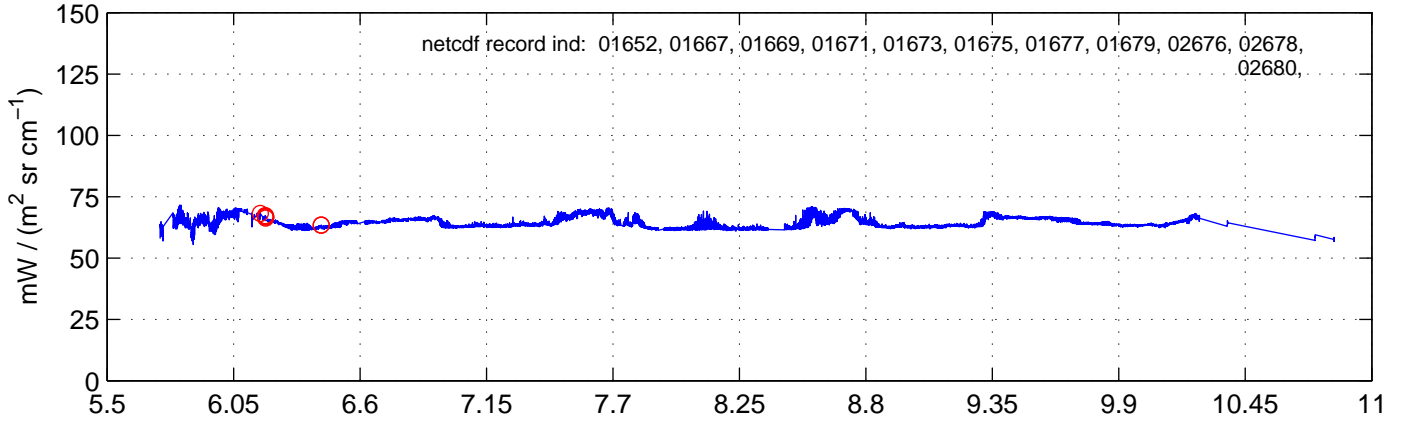

sh130530 Mean Radiance 895.00 – 900.00, good segments

sh130530 Mean Radiance 1093.00 – 1097.00, good segments

sh130530 Mean Radiance 2500.00 – 2510.00, good segments

SEGMENT