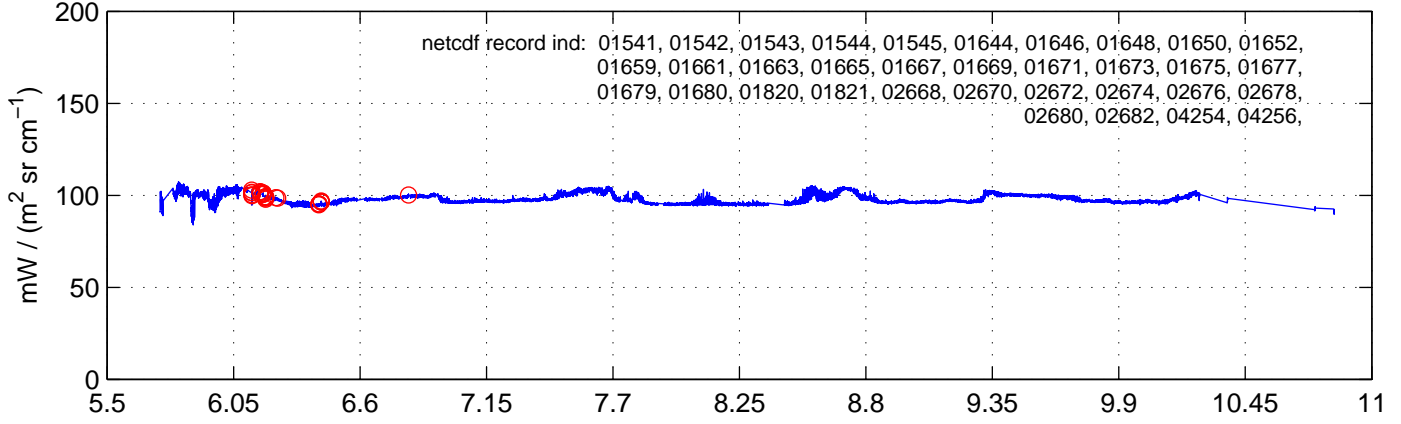

sh130530 Mean Radiance 895.00 – 900.00, good segments

sh130530 Mean Radiance 1093.00 – 1097.00, good segments

sh130530 Mean Radiance 2500.00 – 2510.00, good segments

SEGMENT