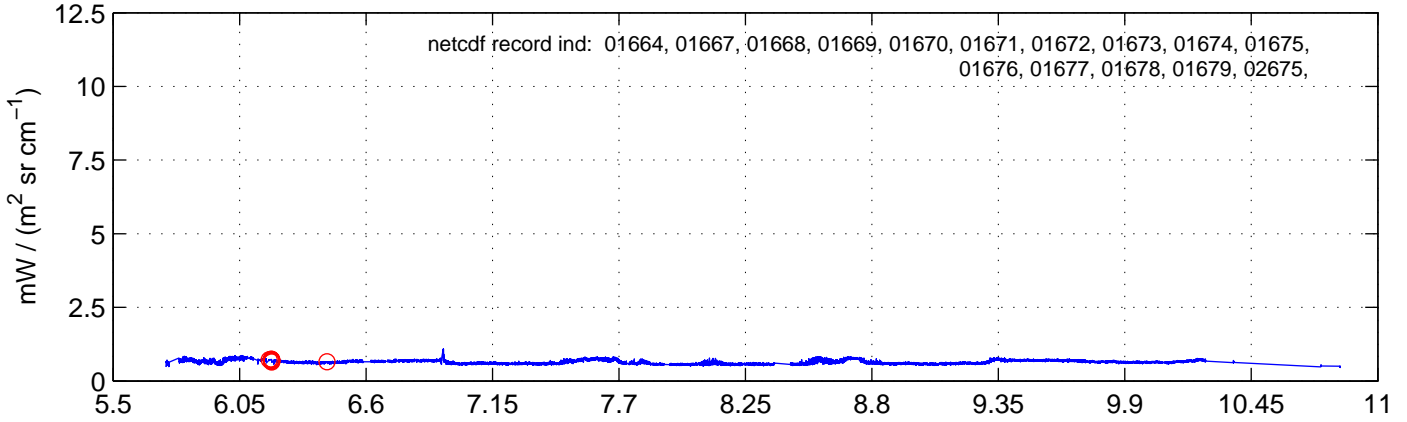

sh130530 Mean Radiance 895.00 – 900.00, good segments

sh130530 Mean Radiance 1093.00 – 1097.00, good segments

sh130530 Mean Radiance 2500.00 – 2510.00, good segments

SEGMENT