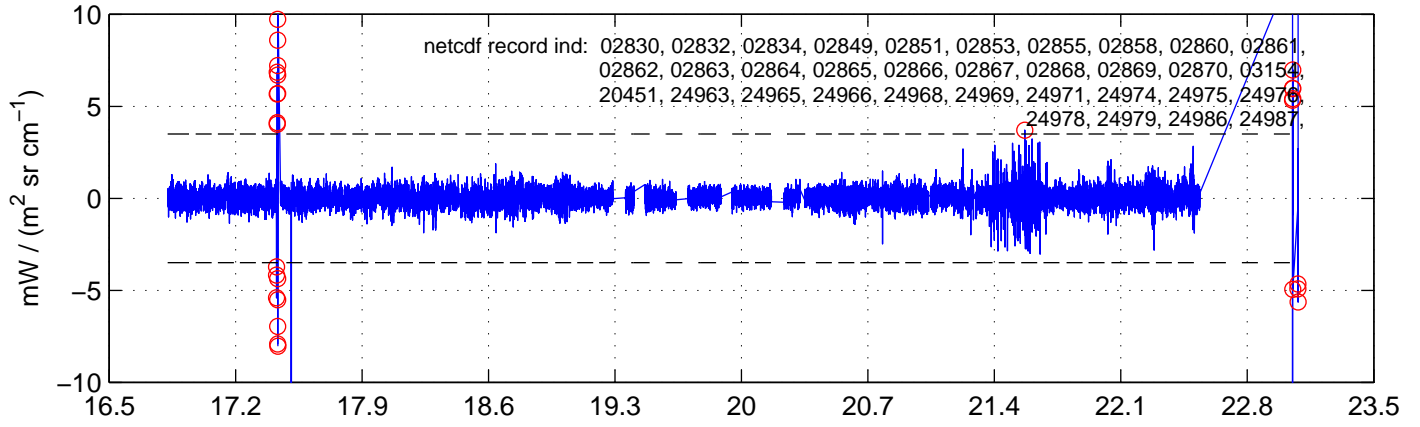

sh130524 Mean IMAG Calibrated Radiance 895.00 – 900.00, good segments

sh130524 Mean IMAG Calibrated Radiance 1093.00 – 1097.00, good segments

sh130524 Mean IMAG Calibrated Radiance 2000.00 – 2025.00, good segments

SEGMENT