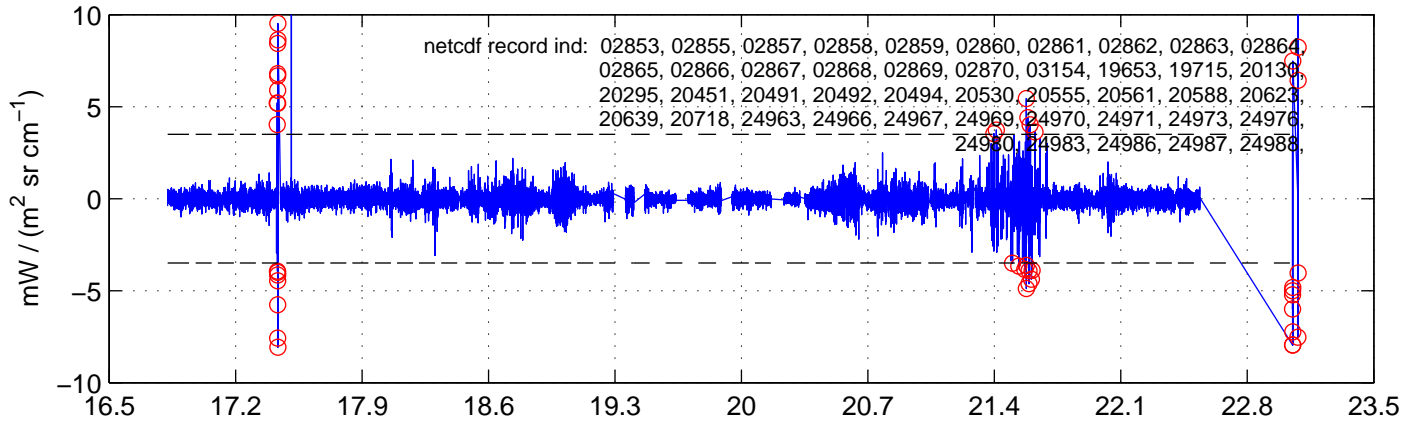

sh130524 Mean IMAG Calibrated Radiance 895.00 – 900.00, good segments

sh130524 Mean IMAG Calibrated Radiance 1093.00 – 1097.00, good segments

sh130524 Mean IMAG Calibrated Radiance 2000.00 – 2025.00, good segments

SEGMENT