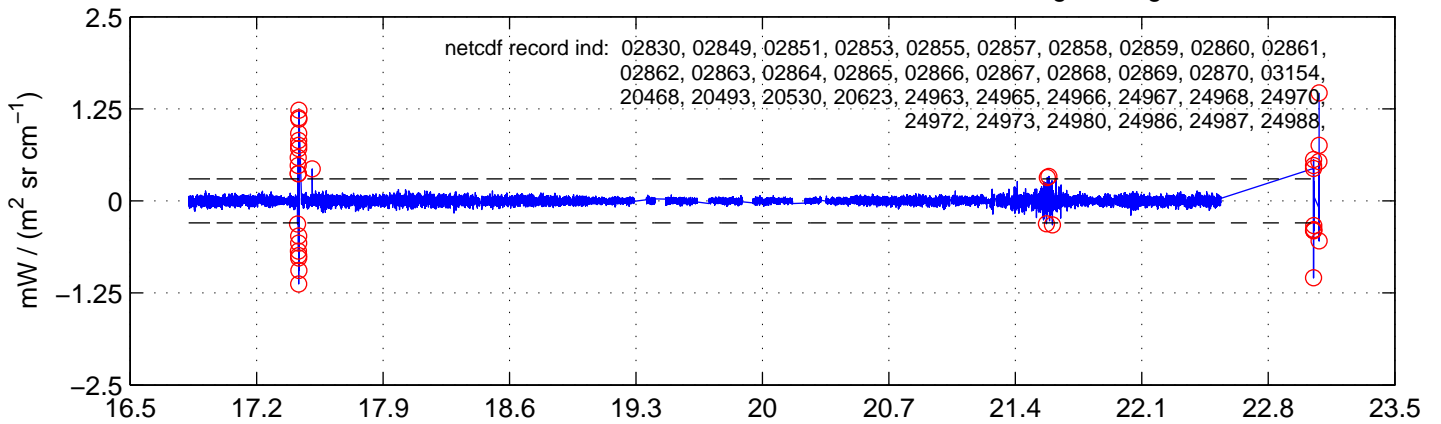

sh130524 Mean IMAG Calibrated Radiance 895.00 – 900.00, good segments

sh130524 Mean IMAG Calibrated Radiance 1093.00 – 1097.00, good segments

sh130524 Mean IMAG Calibrated Radiance 2000.00 – 2025.00, good segments

SEGMENT