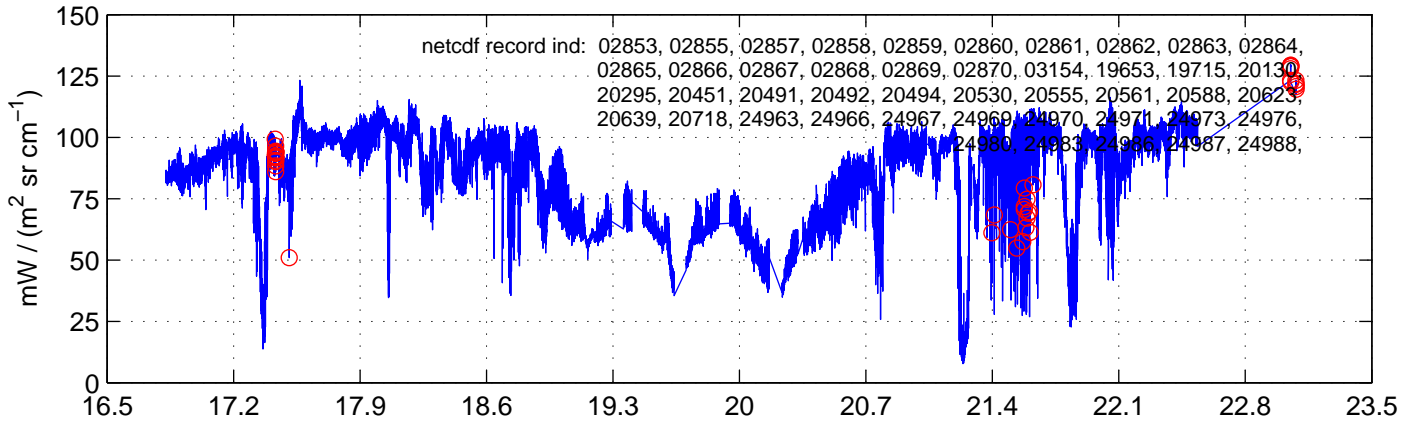

sh130524 Mean Radiance 895.00 – 900.00, good segments

sh130524 Mean Radiance 1093.00 – 1097.00, good segments

sh130524 Mean Radiance 2500.00 – 2510.00, good segments

SEGMENT