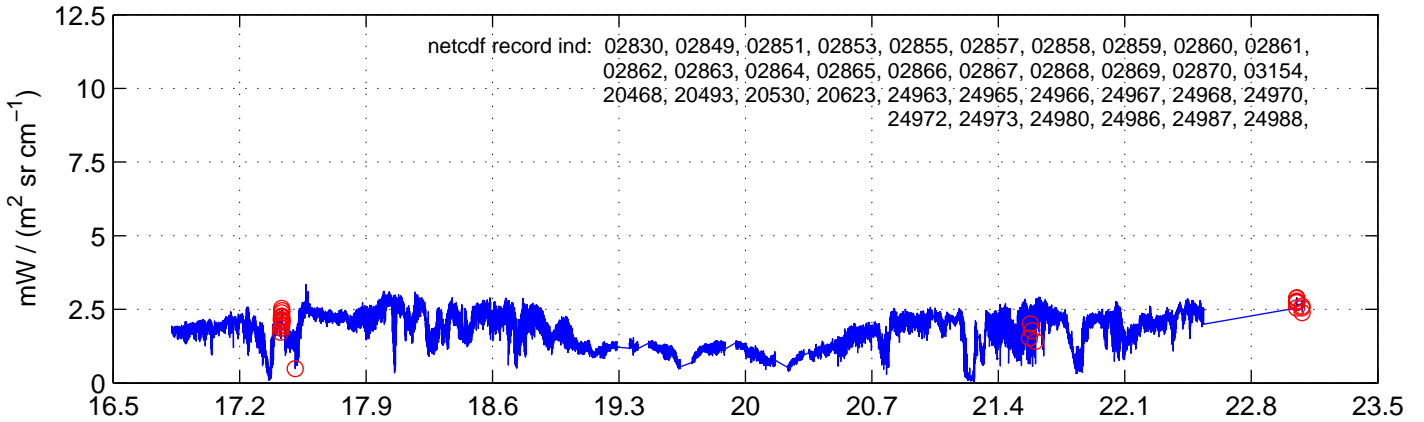

sh130524 Mean Radiance 895.00 – 900.00, good segments

sh130524 Mean Radiance 1093.00 – 1097.00, good segments

sh130524 Mean Radiance 2500.00 – 2510.00, good segments

SEGMENT