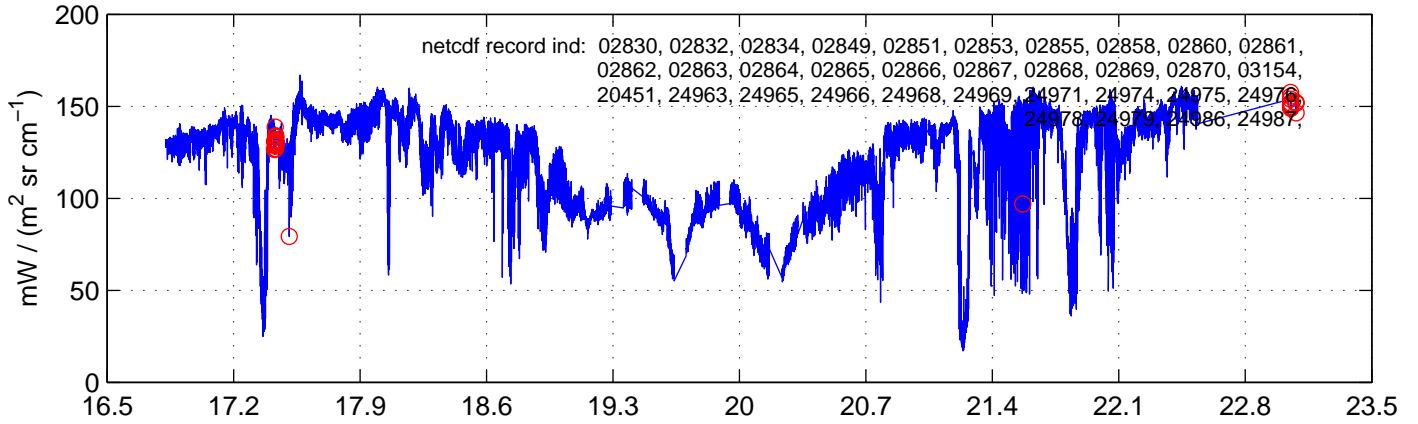

sh130524 Mean Radiance 895.00 – 900.00, good segments

sh130524 Mean Radiance 1093.00 – 1097.00, good segments

sh130524 Mean Radiance 2500.00 – 2510.00, good segments

SEGMENT