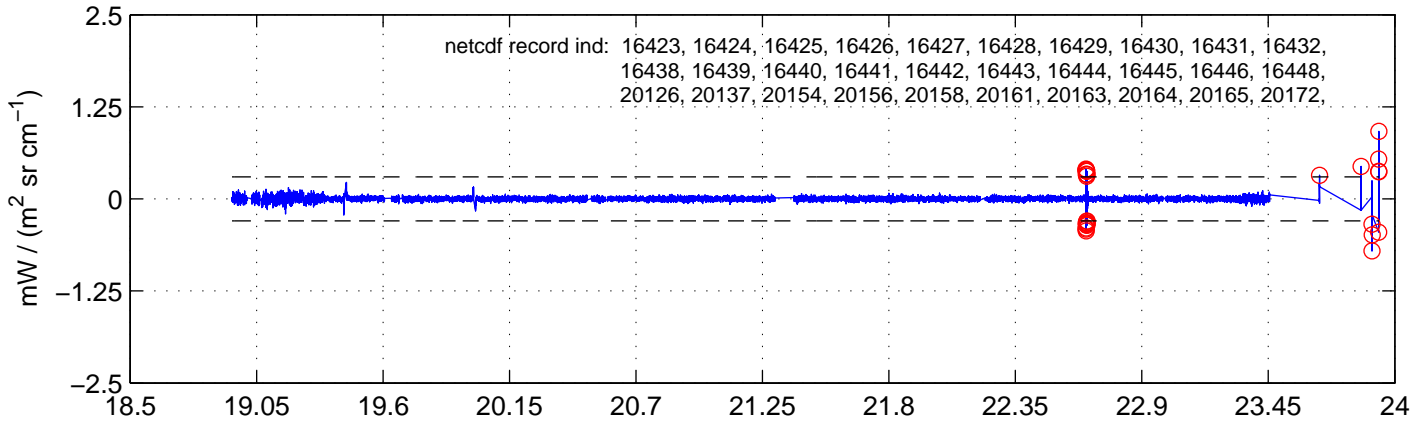

sh130523 Mean IMAG Calibrated Radiance 895.00 – 900.00, good segments

sh130523 Mean IMAG Calibrated Radiance 1093.00 – 1097.00, good segments

sh130523 Mean IMAG Calibrated Radiance 2000.00 – 2025.00, good segments

SEGMENT