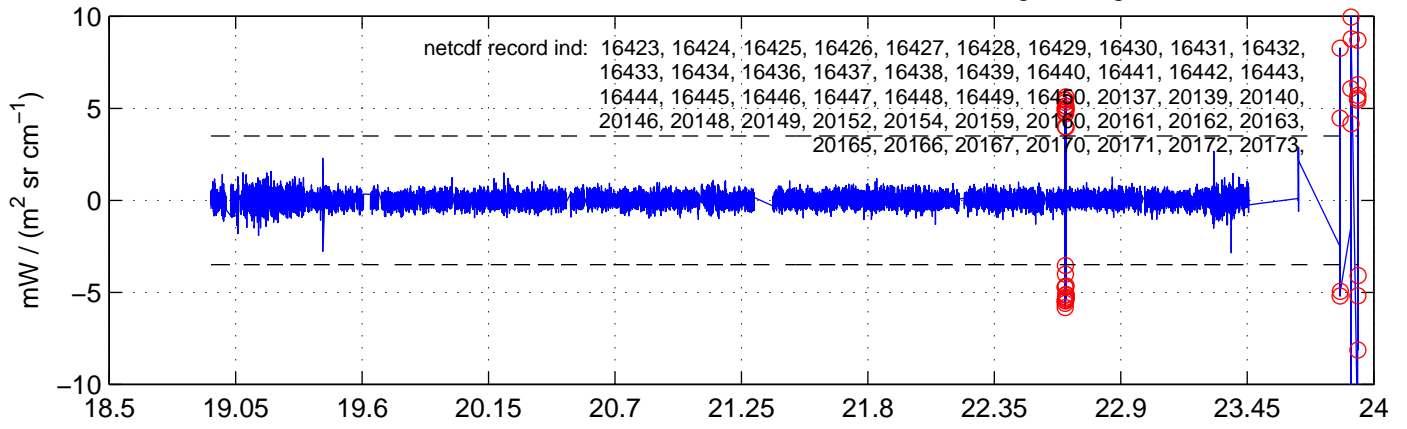

sh130523 Mean IMAG Calibrated Radiance 895.00 – 900.00, good segments

sh130523 Mean IMAG Calibrated Radiance 1093.00 – 1097.00, good segments

sh130523 Mean IMAG Calibrated Radiance 2000.00 – 2025.00, good segments

SEGMENT