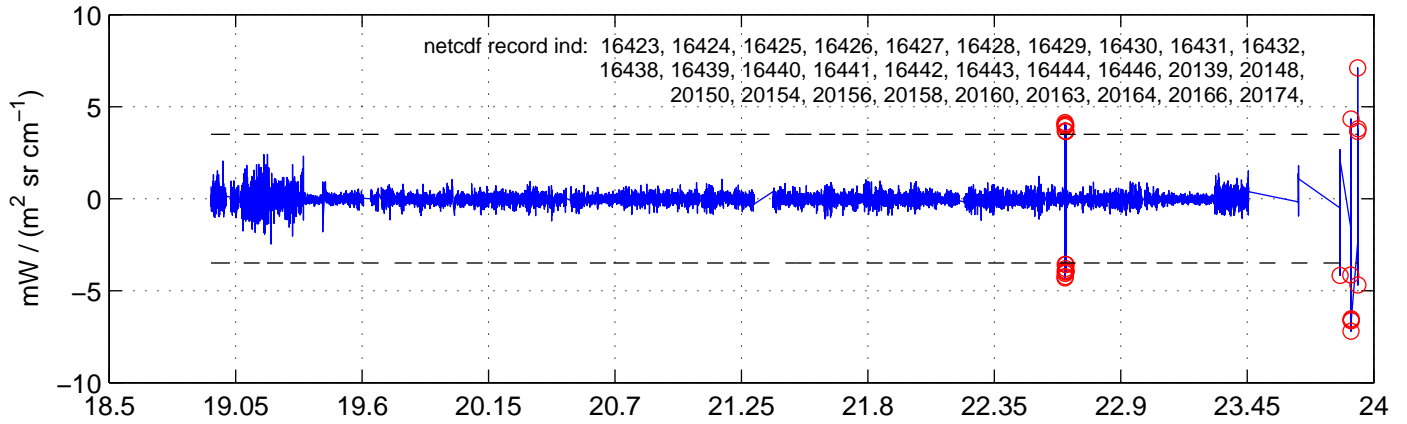

sh130523 Mean IMAG Calibrated Radiance 895.00 – 900.00, good segments

sh130523 Mean IMAG Calibrated Radiance 1093.00 – 1097.00, good segments

sh130523 Mean IMAG Calibrated Radiance 2000.00 – 2025.00, good segments

SEGMENT