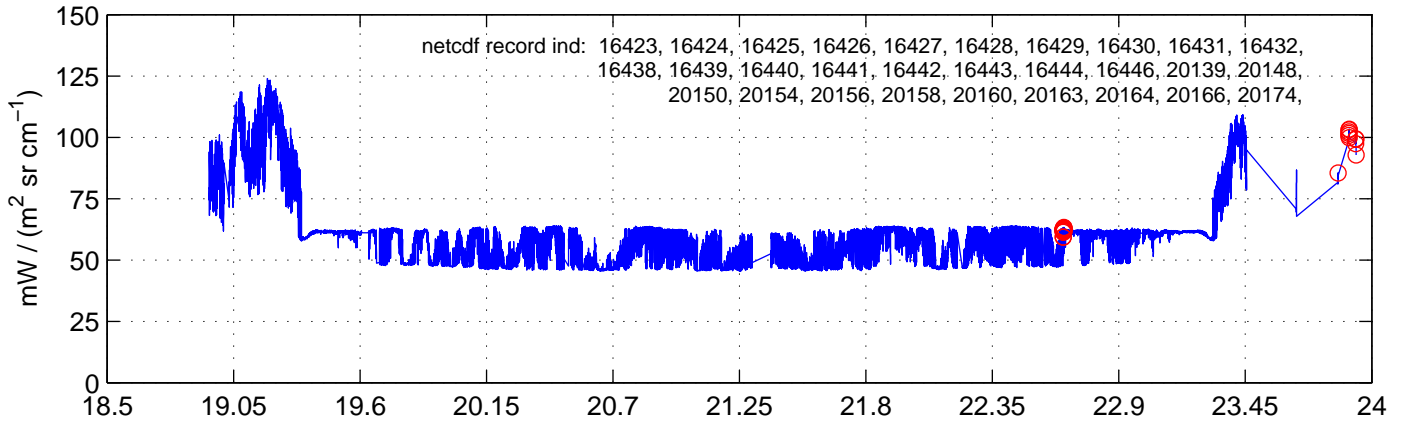

sh130523 Mean Radiance 895.00 – 900.00, good segments

sh130523 Mean Radiance 1093.00 – 1097.00, good segments

sh130523 Mean Radiance 2500.00 – 2510.00, good segments

SEGMENT