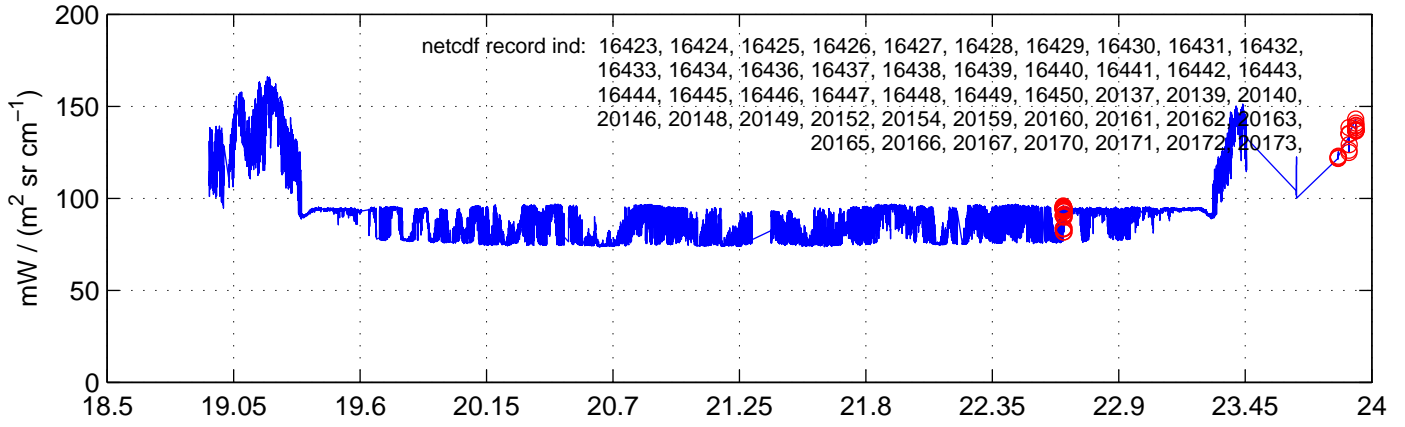

sh130523 Mean Radiance 895.00 – 900.00, good segments

sh130523 Mean Radiance 1093.00 – 1097.00, good segments

sh130523 Mean Radiance 2500.00 – 2510.00, good segments

SEGMENT