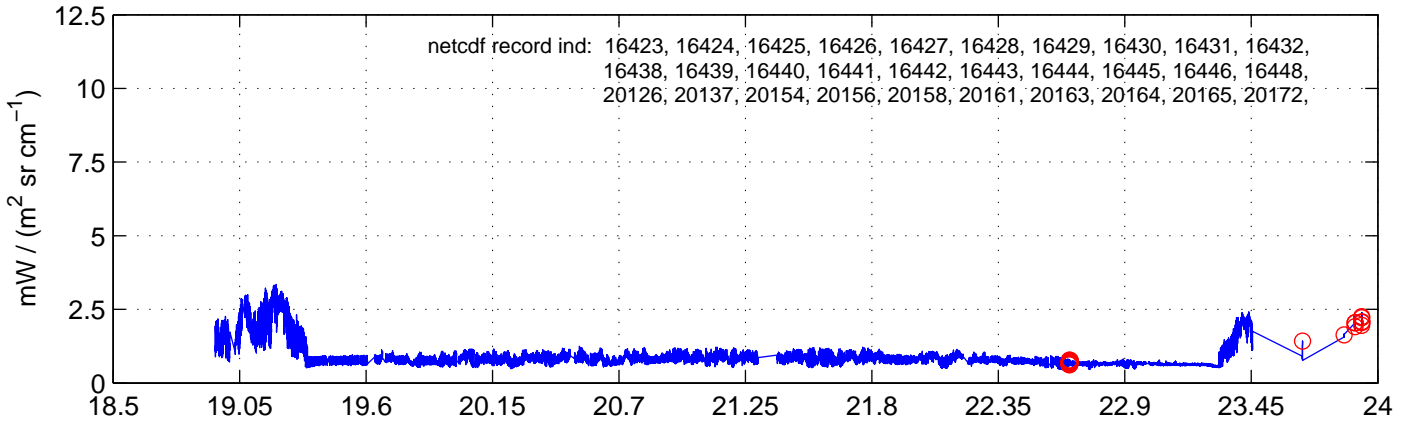

sh130523 Mean Radiance 895.00 – 900.00, good segments

sh130523 Mean Radiance 1093.00 – 1097.00, good segments

sh130523 Mean Radiance 2500.00 – 2510.00, good segments

SEGMENT