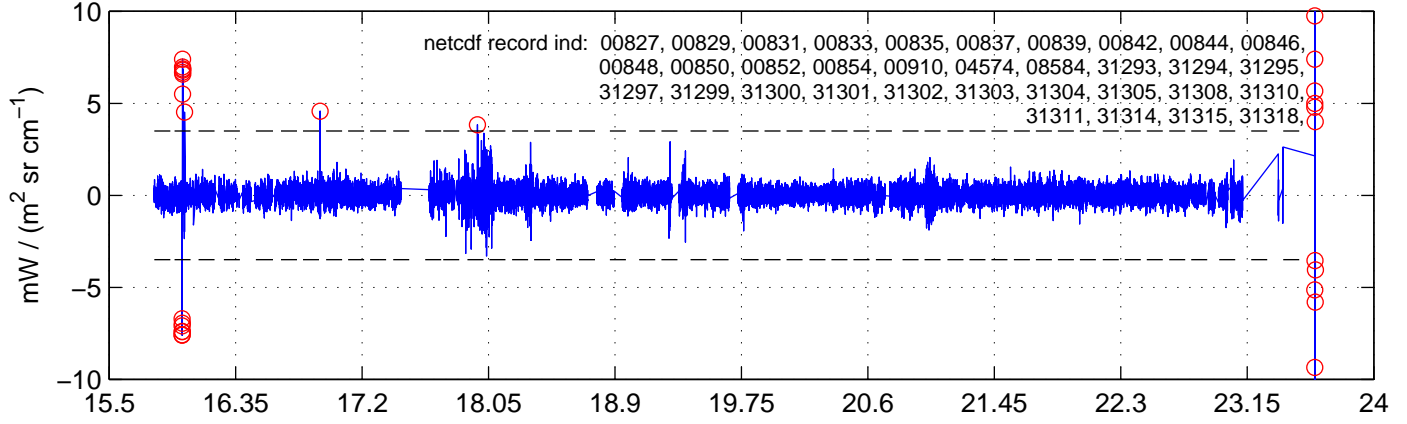

sh130520 Mean IMAG Calibrated Radiance 895.00 – 900.00, good segments

sh130520 Mean IMAG Calibrated Radiance 1093.00 – 1097.00, good segments

sh130520 Mean IMAG Calibrated Radiance 2000.00 – 2025.00, good segments

SEGMENT