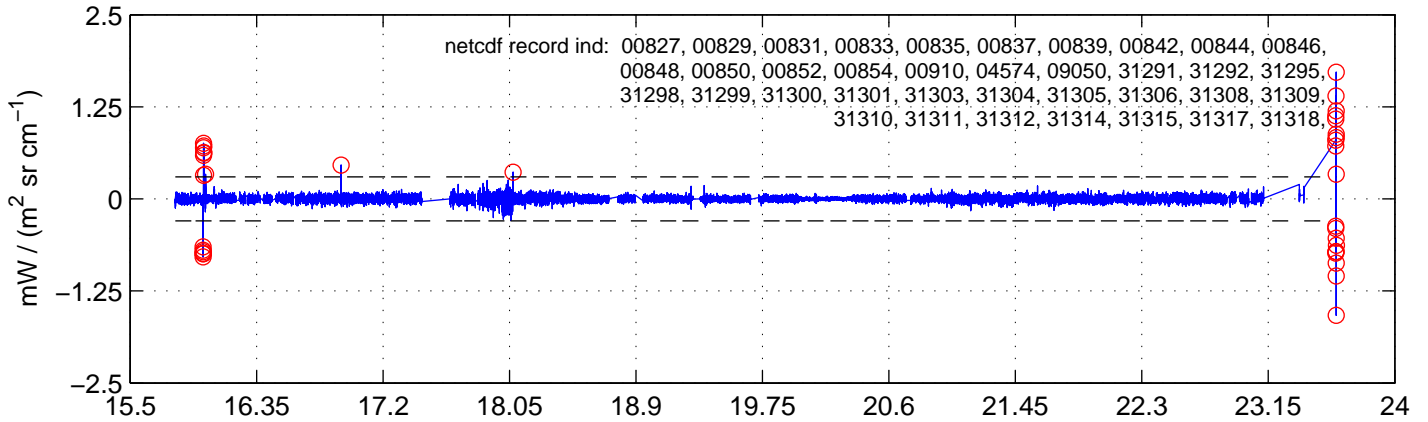

sh130520 Mean IMAG Calibrated Radiance 895.00 – 900.00, good segments

sh130520 Mean IMAG Calibrated Radiance 1093.00 – 1097.00, good segments

sh130520 Mean IMAG Calibrated Radiance 2000.00 – 2025.00, good segments

SEGMENT