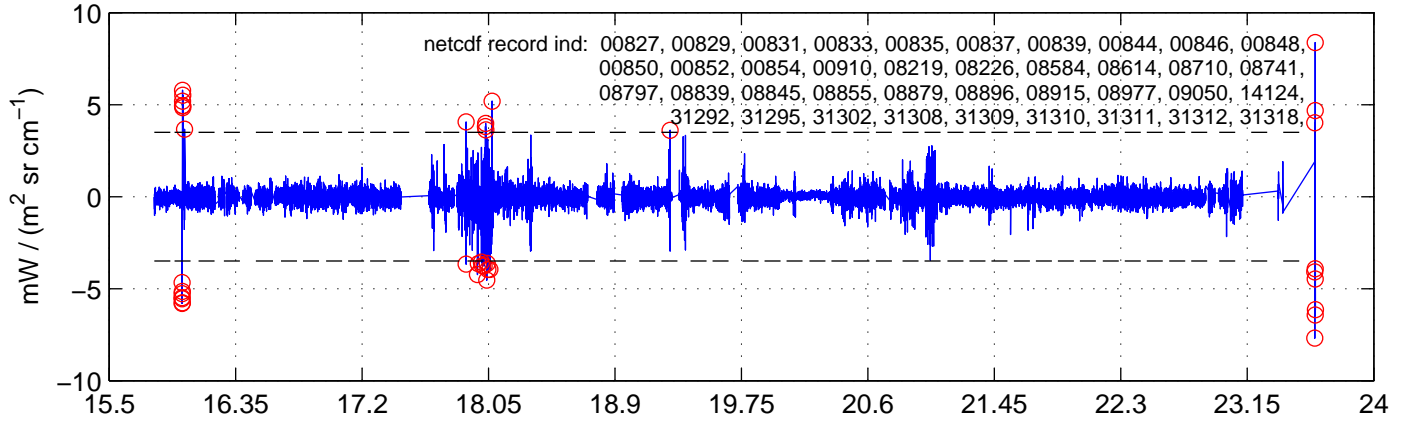

sh130520 Mean IMAG Calibrated Radiance 895.00 – 900.00, good segments

sh130520 Mean IMAG Calibrated Radiance 1093.00 – 1097.00, good segments

sh130520 Mean IMAG Calibrated Radiance 2000.00 – 2025.00, good segments

SEGMENT