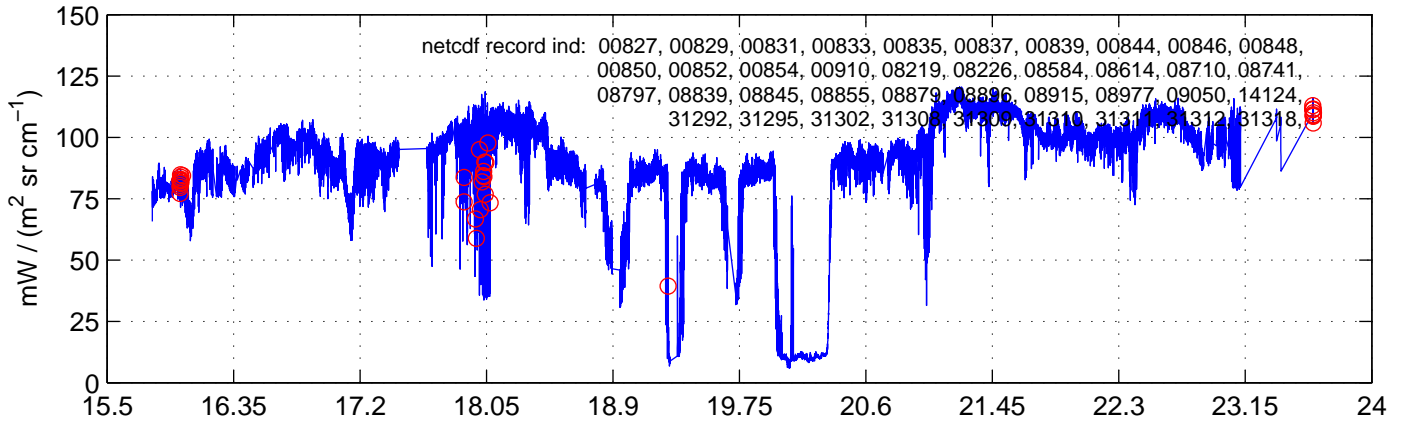

sh130520 Mean Radiance 895.00 – 900.00, good segments

sh130520 Mean Radiance 1093.00 – 1097.00, good segments

sh130520 Mean Radiance 2500.00 – 2510.00, good segments

SEGMENT