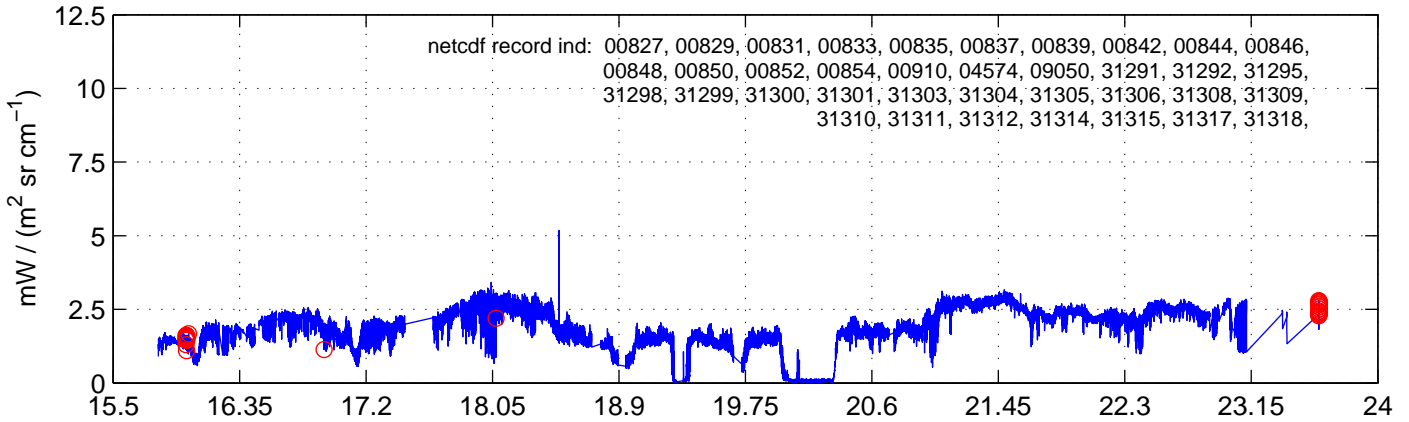

sh130520 Mean Radiance 895.00 – 900.00, good segments

sh130520 Mean Radiance 1093.00 – 1097.00, good segments

sh130520 Mean Radiance 2500.00 – 2510.00, good segments

SEGMENT