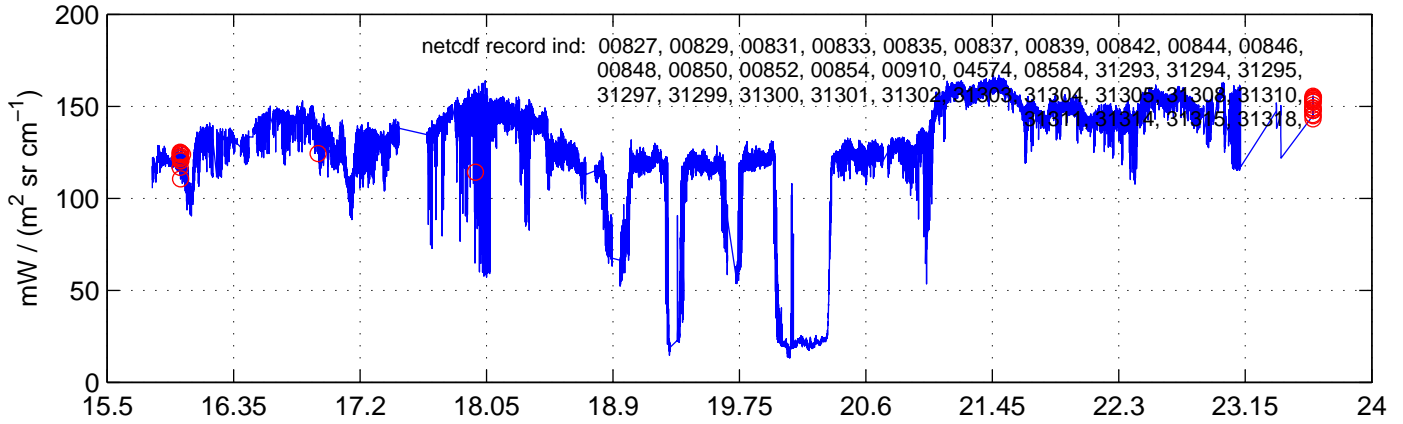

sh130520 Mean Radiance 895.00 – 900.00, good segments

sh130520 Mean Radiance 1093.00 – 1097.00, good segments

sh130520 Mean Radiance 2500.00 – 2510.00, good segments

SEGMENT