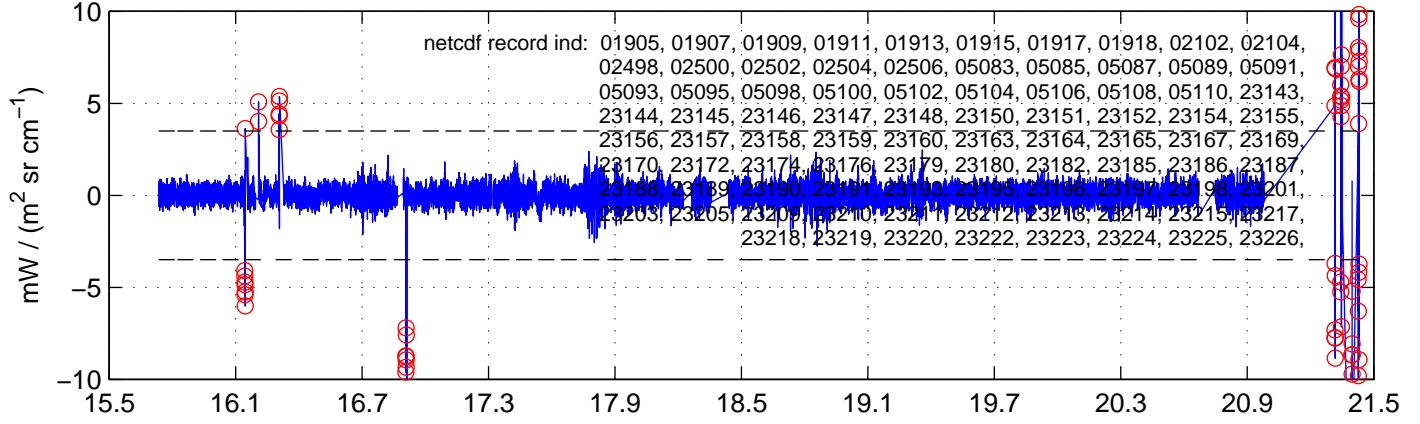

sh130518 Mean IMAG Calibrated Radiance 895.00 – 900.00, good segments

sh130518 Mean IMAG Calibrated Radiance 1093.00 – 1097.00, good segments

sh130518 Mean IMAG Calibrated Radiance 2000.00 – 2025.00, good segments

SEGMENT