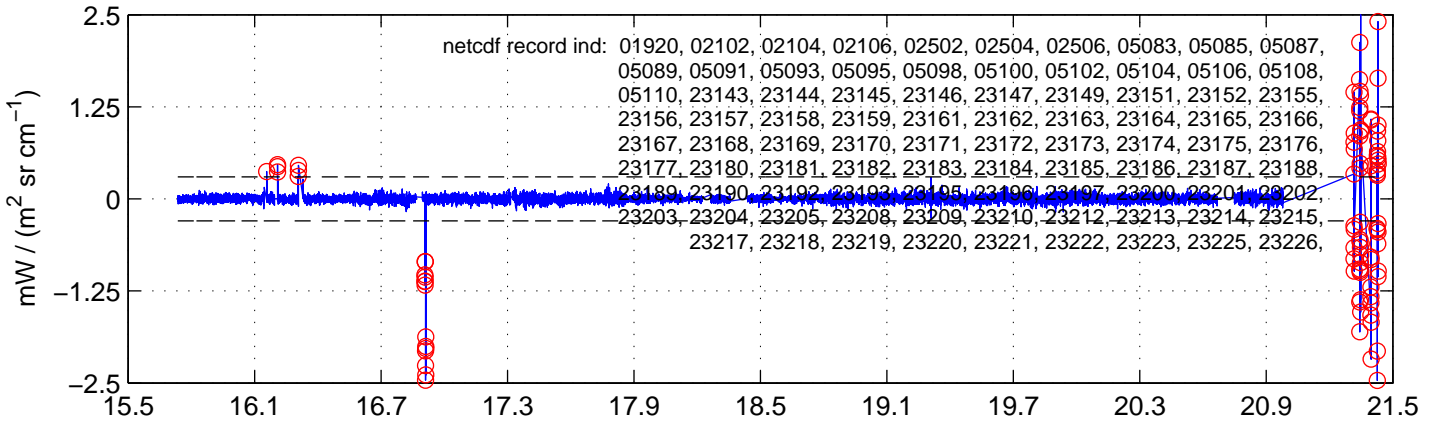

sh130518 Mean IMAG Calibrated Radiance 895.00 – 900.00, good segments

sh130518 Mean IMAG Calibrated Radiance 1093.00 – 1097.00, good segments

sh130518 Mean IMAG Calibrated Radiance 2000.00 – 2025.00, good segments

SEGMENT