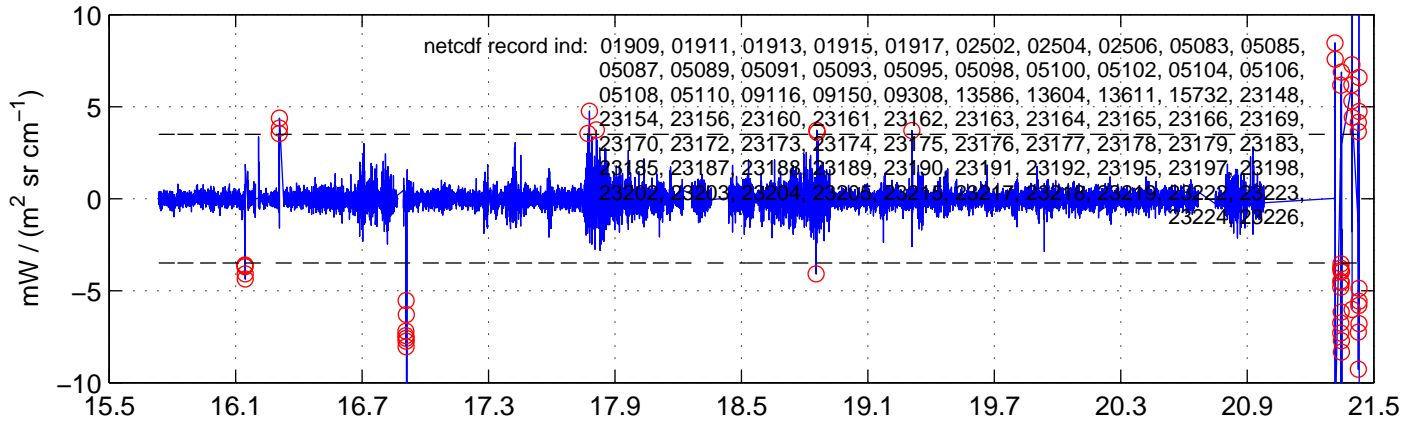

sh130518 Mean IMAG Calibrated Radiance 895.00 – 900.00, good segments

sh130518 Mean IMAG Calibrated Radiance 1093.00 – 1097.00, good segments

sh130518 Mean IMAG Calibrated Radiance 2000.00 – 2025.00, good segments

SEGMENT