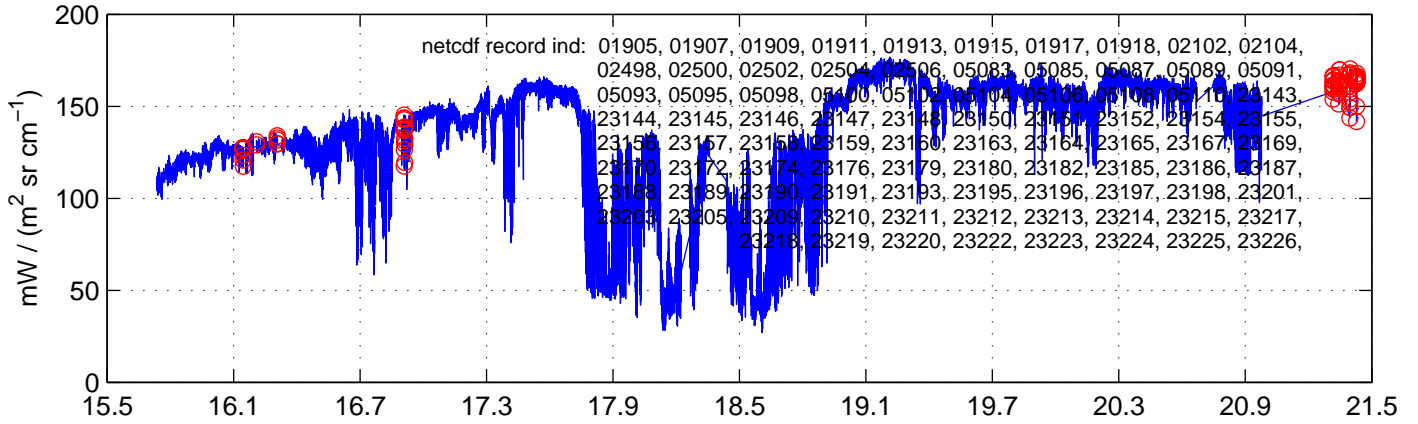

sh130518 Mean Radiance 895.00 – 900.00, good segments

sh130518 Mean Radiance 1093.00 – 1097.00, good segments

sh130518 Mean Radiance 2500.00 – 2510.00, good segments

SEGMENT