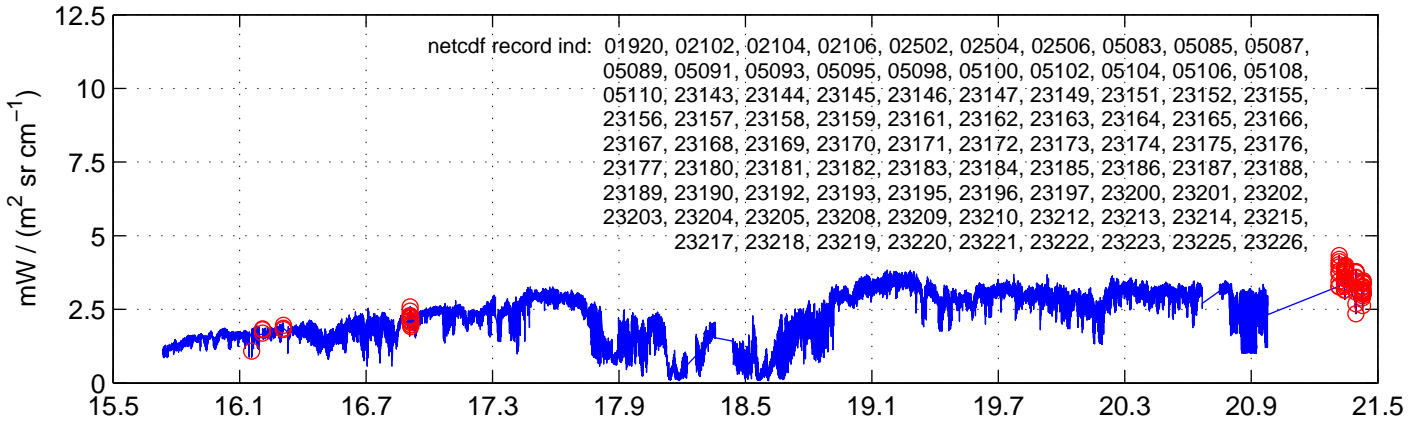

sh130518 Mean Radiance 895.00 – 900.00, good segments

sh130518 Mean Radiance 1093.00 – 1097.00, good segments

sh130518 Mean Radiance 2500.00 – 2510.00, good segments

SEGMENT