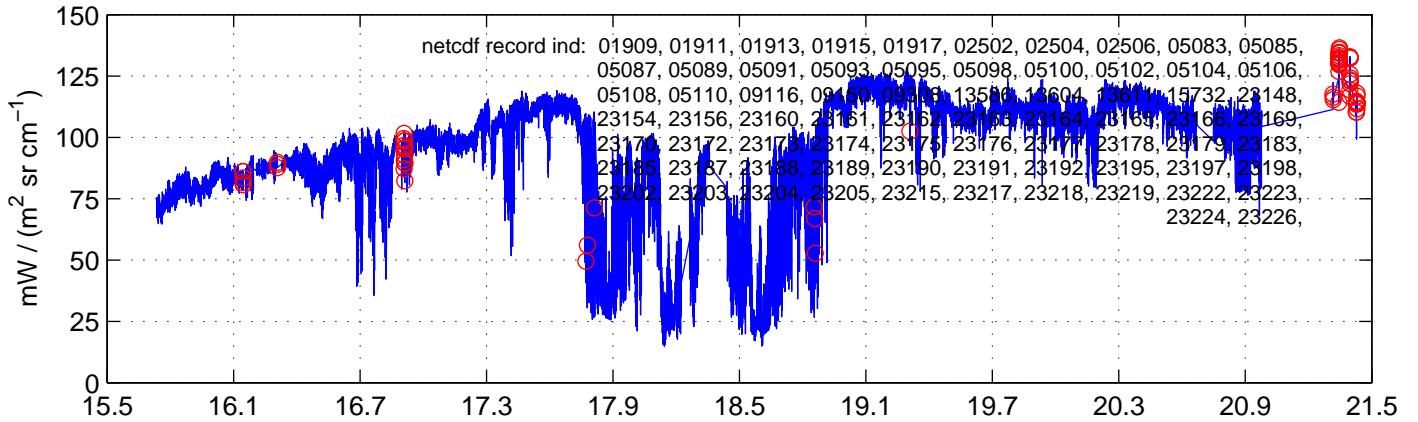

sh130518 Mean Radiance 895.00 – 900.00, good segments

sh130518 Mean Radiance 1093.00 – 1097.00, good segments

sh130518 Mean Radiance 2500.00 – 2510.00, good segments

SEGMENT