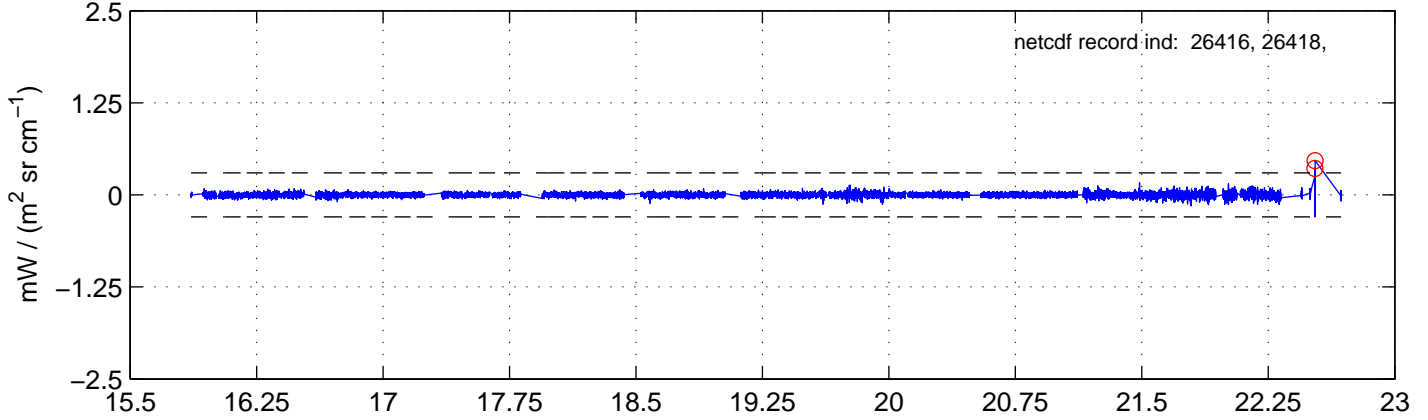

sh130515 Mean IMAG Calibrated Radiance 895.00 – 900.00, good segments

sh130515 Mean IMAG Calibrated Radiance 1093.00 – 1097.00, good segments

sh130515 Mean IMAG Calibrated Radiance 2000.00 – 2025.00, good segments

SEGMENT