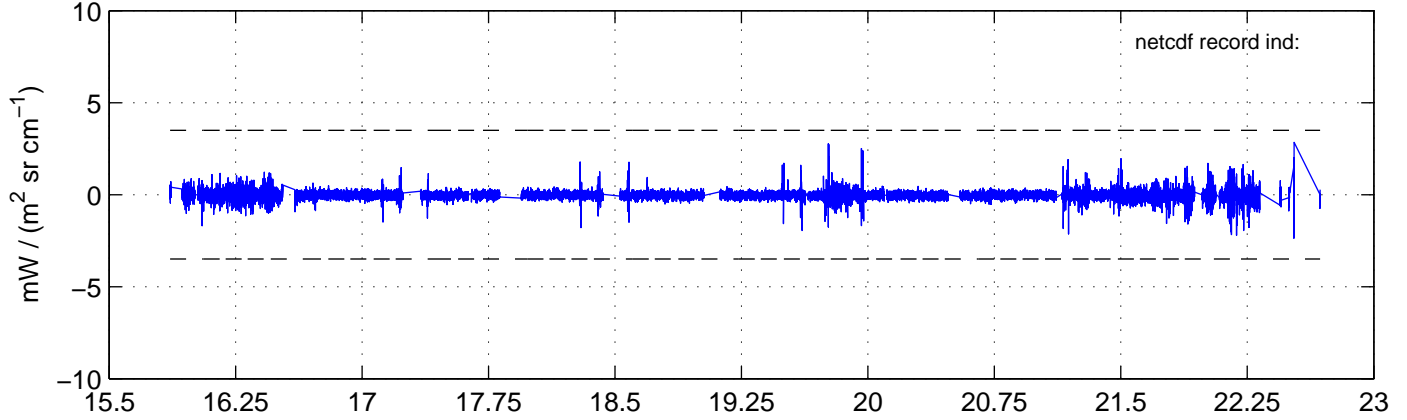

sh130515 Mean IMAG Calibrated Radiance 895.00 – 900.00, good segments

sh130515 Mean IMAG Calibrated Radiance 1093.00 – 1097.00, good segments

sh130515 Mean IMAG Calibrated Radiance 2000.00 – 2025.00, good segments

SEGMENT