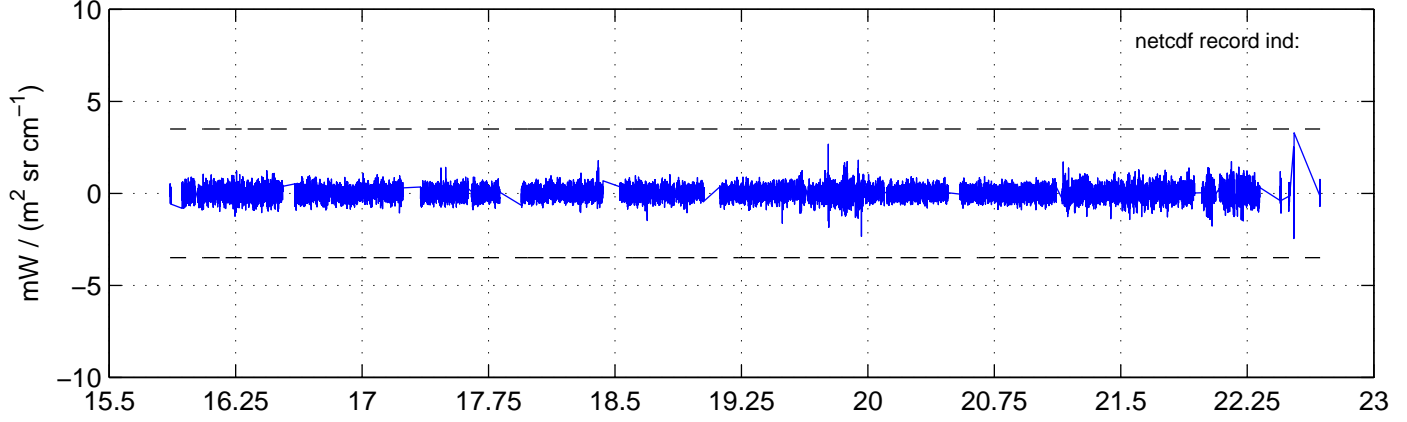

sh130515 Mean IMAG Calibrated Radiance 895.00 – 900.00, good segments

sh130515 Mean IMAG Calibrated Radiance 1093.00 – 1097.00, good segments

sh130515 Mean IMAG Calibrated Radiance 2000.00 – 2025.00, good segments

SEGMENT