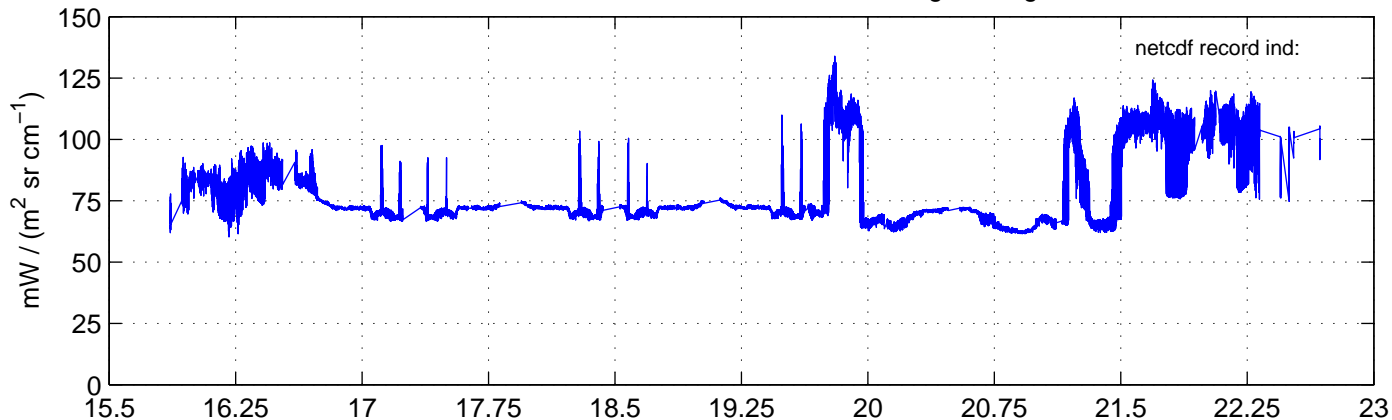

sh130515 Mean Radiance 895.00 – 900.00, good segments

sh130515 Mean Radiance 1093.00 – 1097.00, good segments

sh130515 Mean Radiance 2500.00 – 2510.00, good segments

SEGMENT