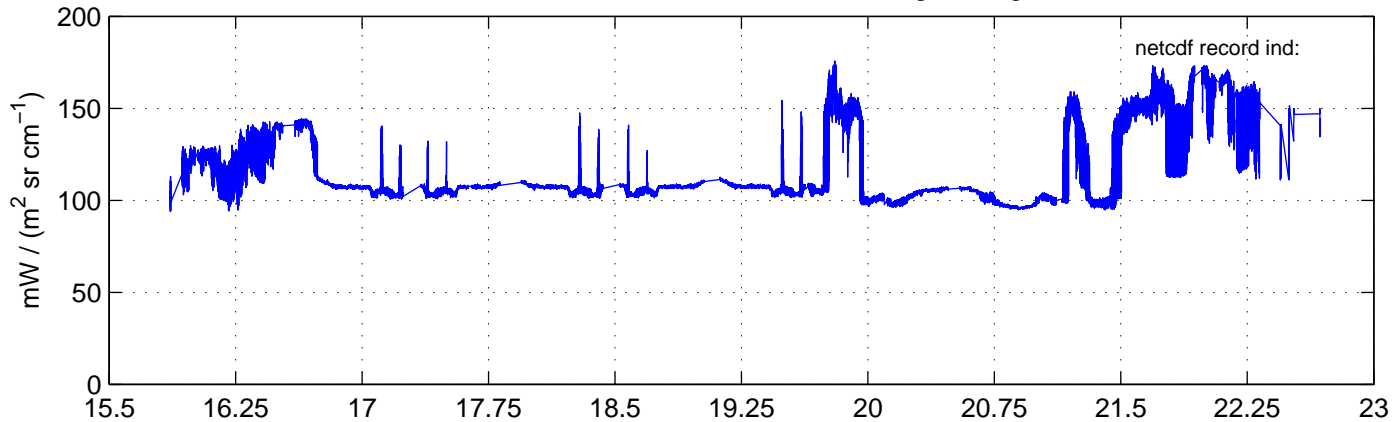

sh130515 Mean Radiance 895.00 – 900.00, good segments

sh130515 Mean Radiance 1093.00 – 1097.00, good segments

sh130515 Mean Radiance 2500.00 – 2510.00, good segments

SEGMENT