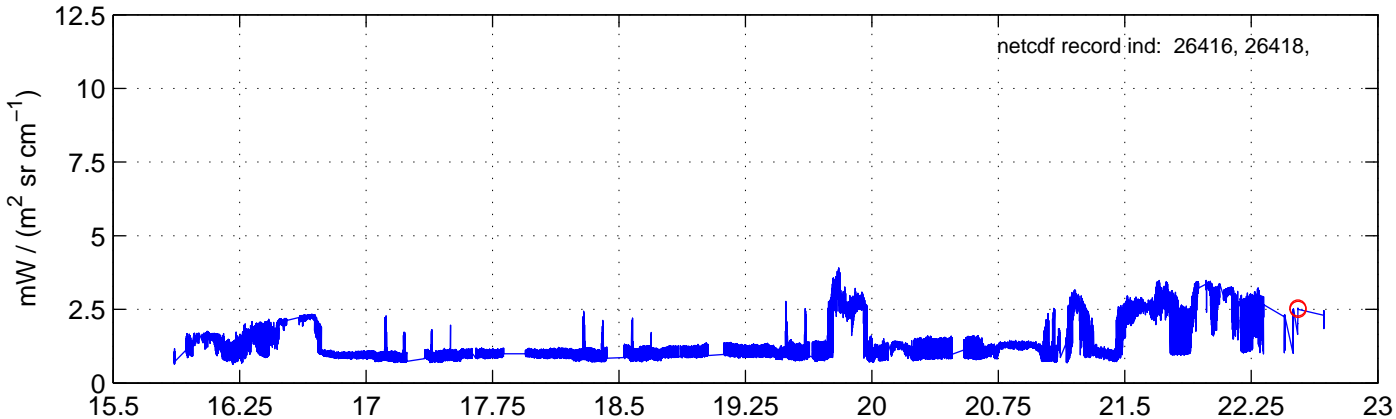

sh130515 Mean Radiance 895.00 – 900.00, good segments

sh130515 Mean Radiance 1093.00 – 1097.00, good segments

sh130515 Mean Radiance 2500.00 – 2510.00, good segments

SEGMENT